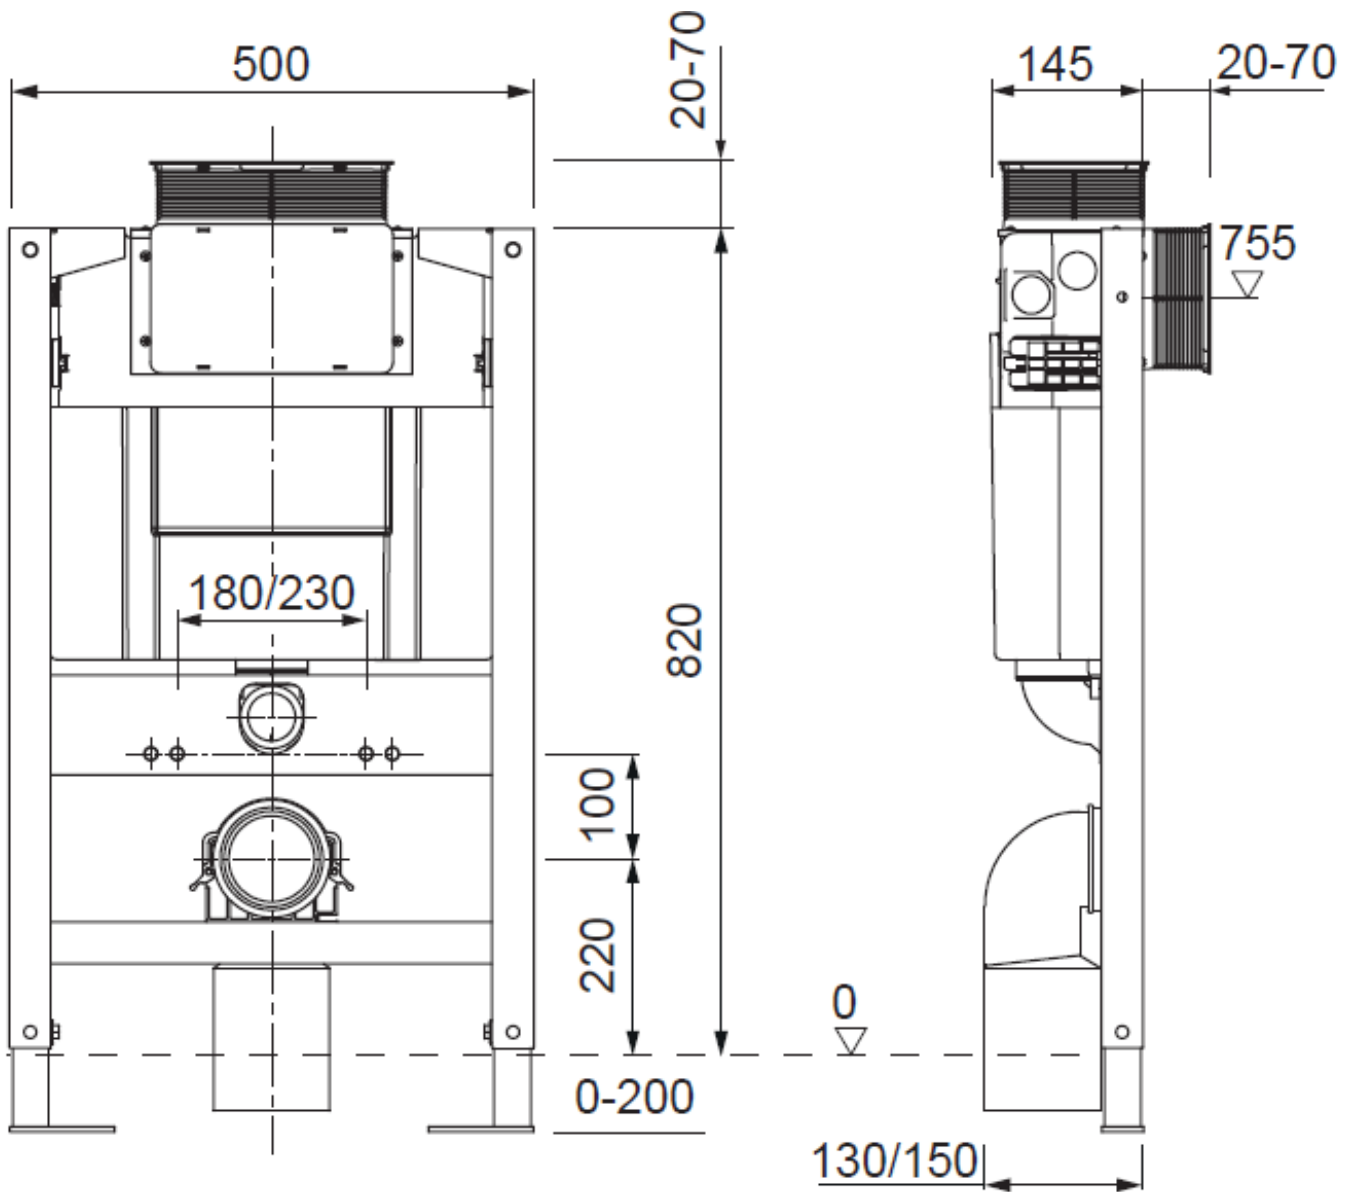

Measurements in millimetres mm
Information updated January 2016
tel 0345 873 8840

bauhaus[™]

0.82m WC Frame Support and cistern

Floor Mounted

WCF82X50+