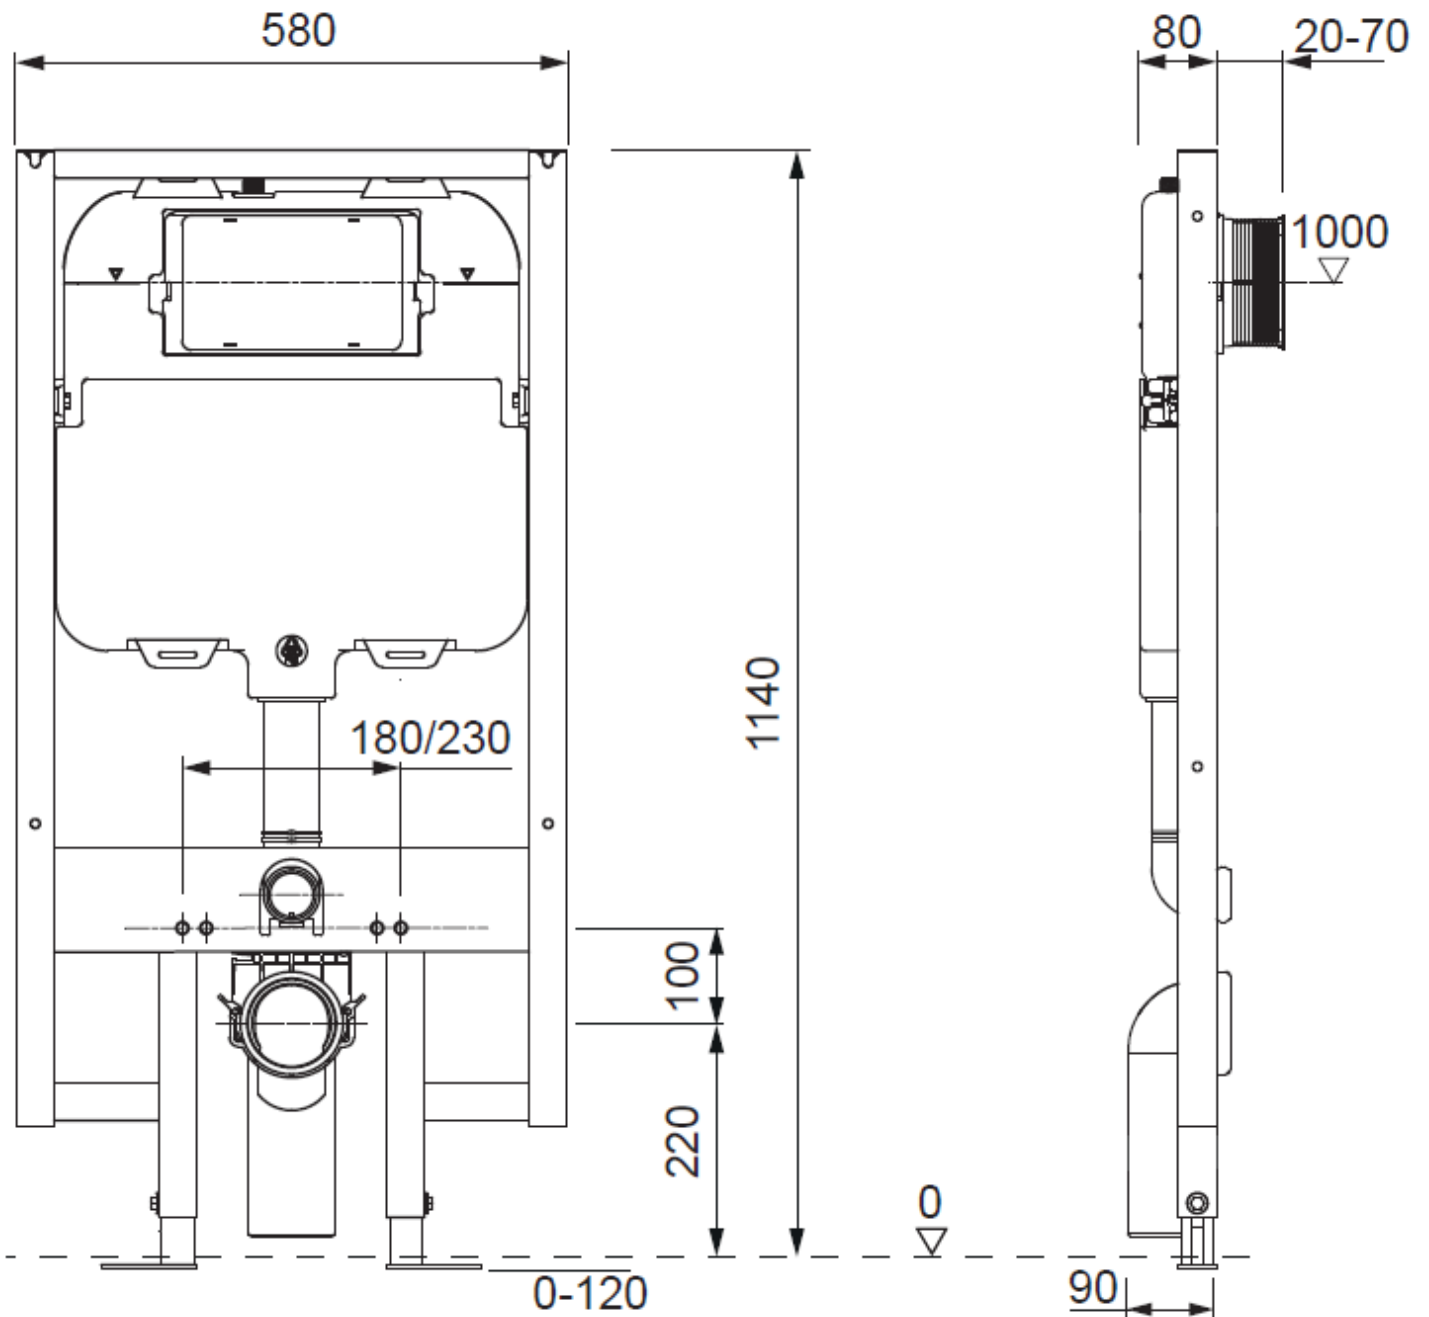

Measurements in millimetres mm

Information updated November 2021

tel 0345 873 8840

crosswater[™]

TECHNICAL

1.18m WC Frame Support and cistern SLIMLINE

Floor Mounted

WCF118X50-VS+2