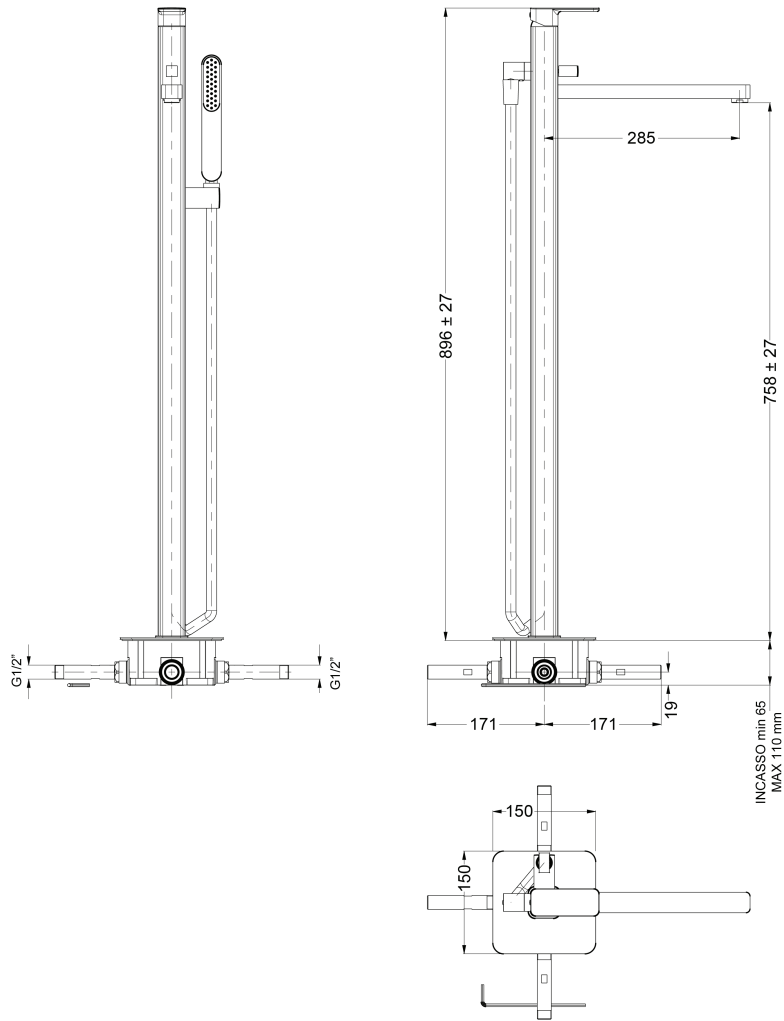

measurements in millimetres (mm)  
information updated April 2014

tel | 01322 422767  
web | www.crosswater.co.uk  
email | technical@crosswater-holdings.co.uk

Bath Shower Mixer Floor Standing LP

Floor Standing

AT416FC

Available in Chrome (C)