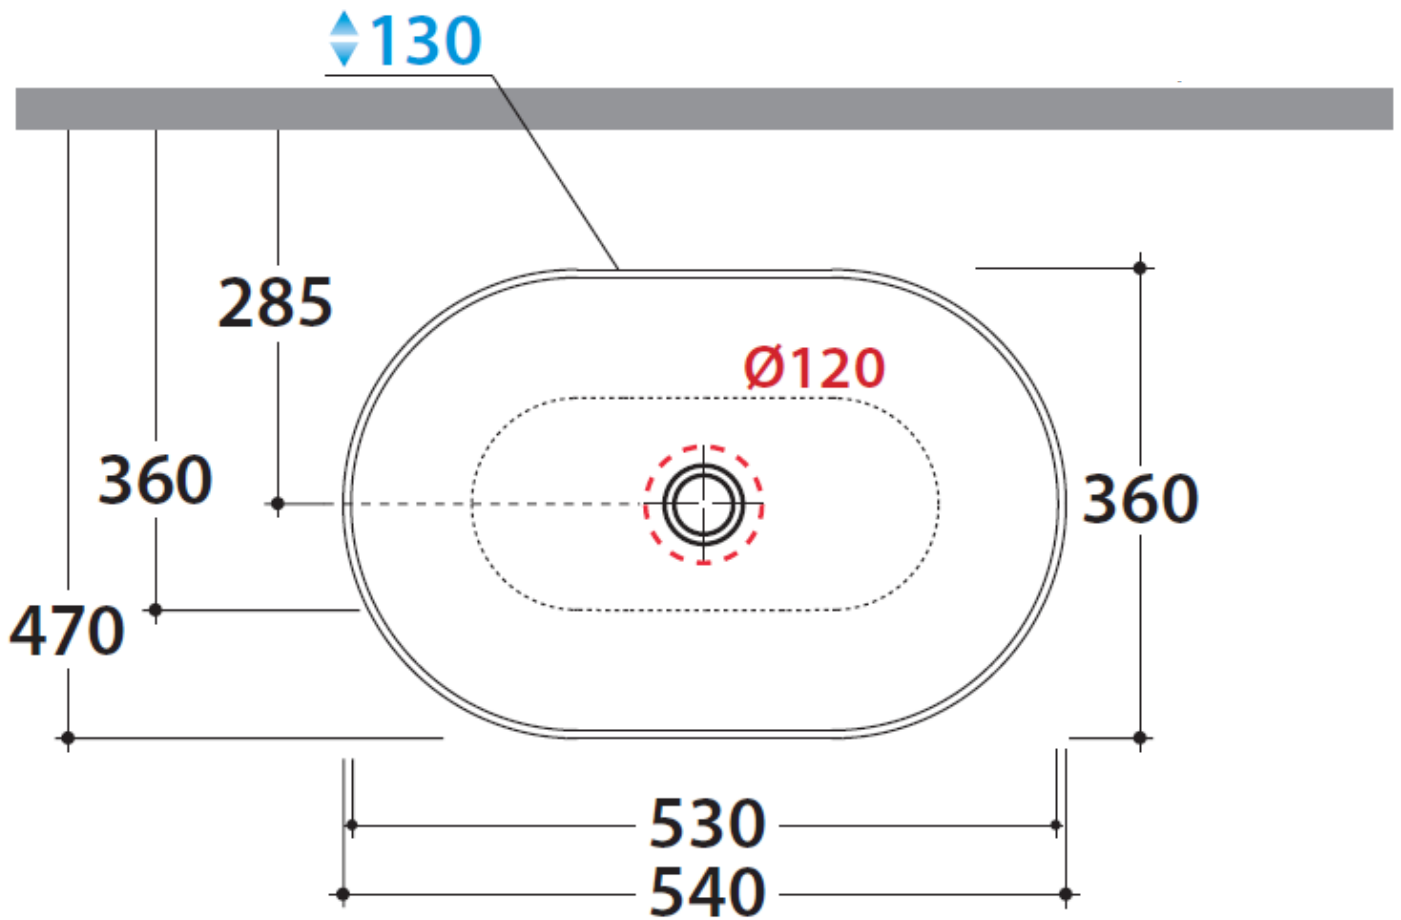

Measurements in cm

Information updated May 2017

Tel 0345 873 8840

crosswater[™]

TECHNICAL

bauhaus[™]

AVILAS Counter Basin. No Overflow

Fine Fire Clay White

CT5437UCW

Sizes detailed could have a variation of about +/- 5 % due to the changes to material characteristics during the firing processes.

Measurements in cm

Information updated May 2017

Tel 0345 873 8840

crosswater[™]

TECHNICAL

*For brassware mounted on countertop

bauhaus[™]

AVILAS Counter Basin. No Overflow

Fine Fire Clay White

CT5437UCW

Sizes detailed could have a variation of about +/- 5 % due to the changes to material characteristics during the firing processes.