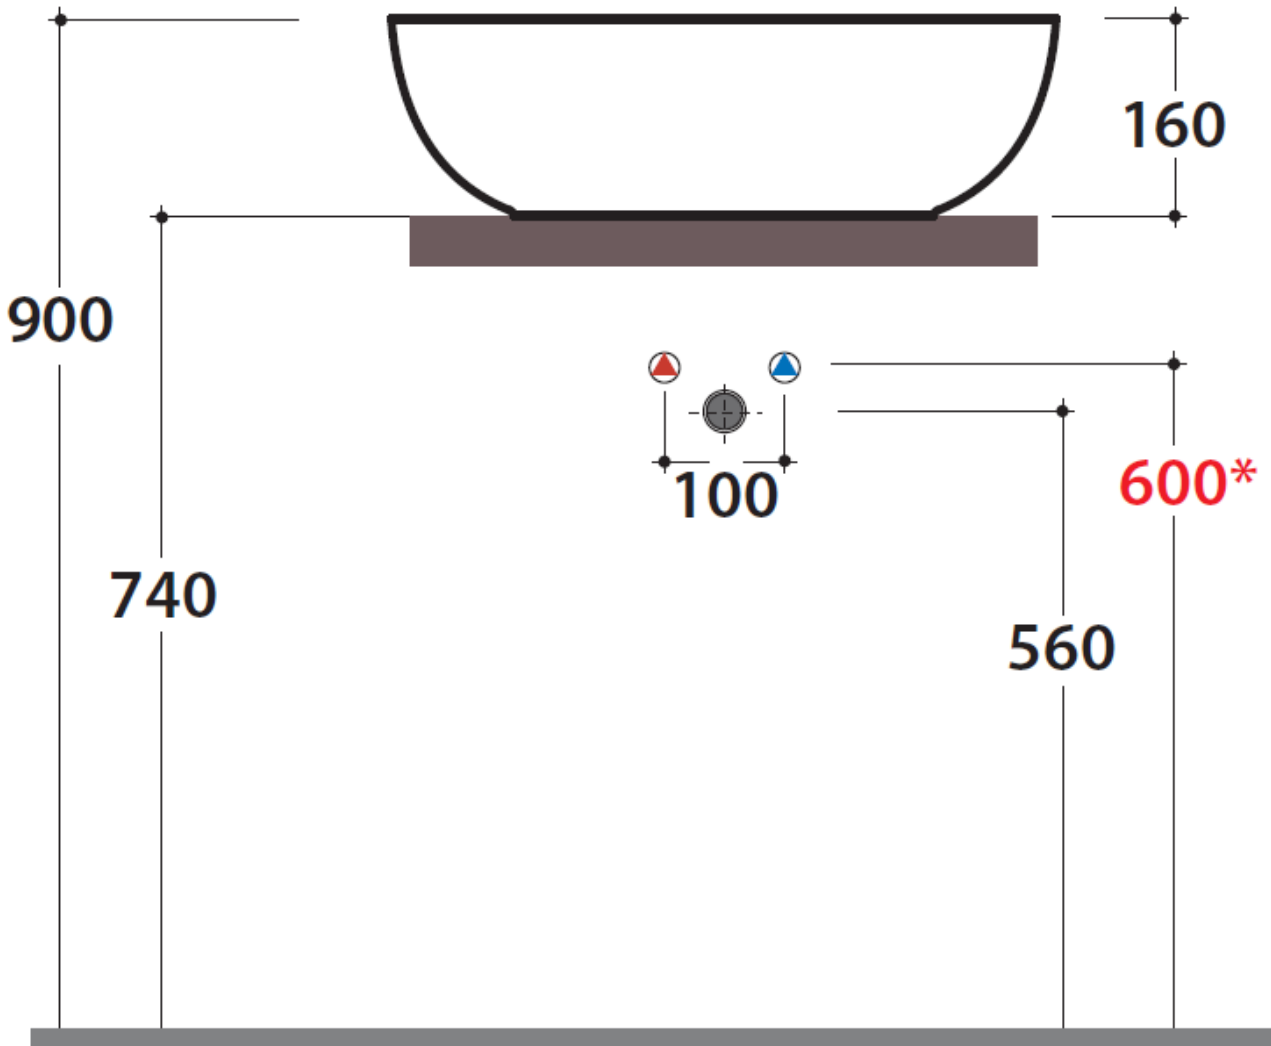

CT5437UCW

Sizes detailed could have a variation of about +/- 5 % due to the changes to material characteristics during the firing processes.

Measurements in cm

Information updated May 2017

Tel 0345 873 8840

crosswater[™]

TECHNICAL

*For brassware mounted on countertop

bauhaus[™]

AVILAS Counter Basin. No Overflow

Fine Fire Clay White

CT5437UCW

Sizes detailed could have a variation of about +/- 5 % due to the changes to material characteristics during the firing processes.