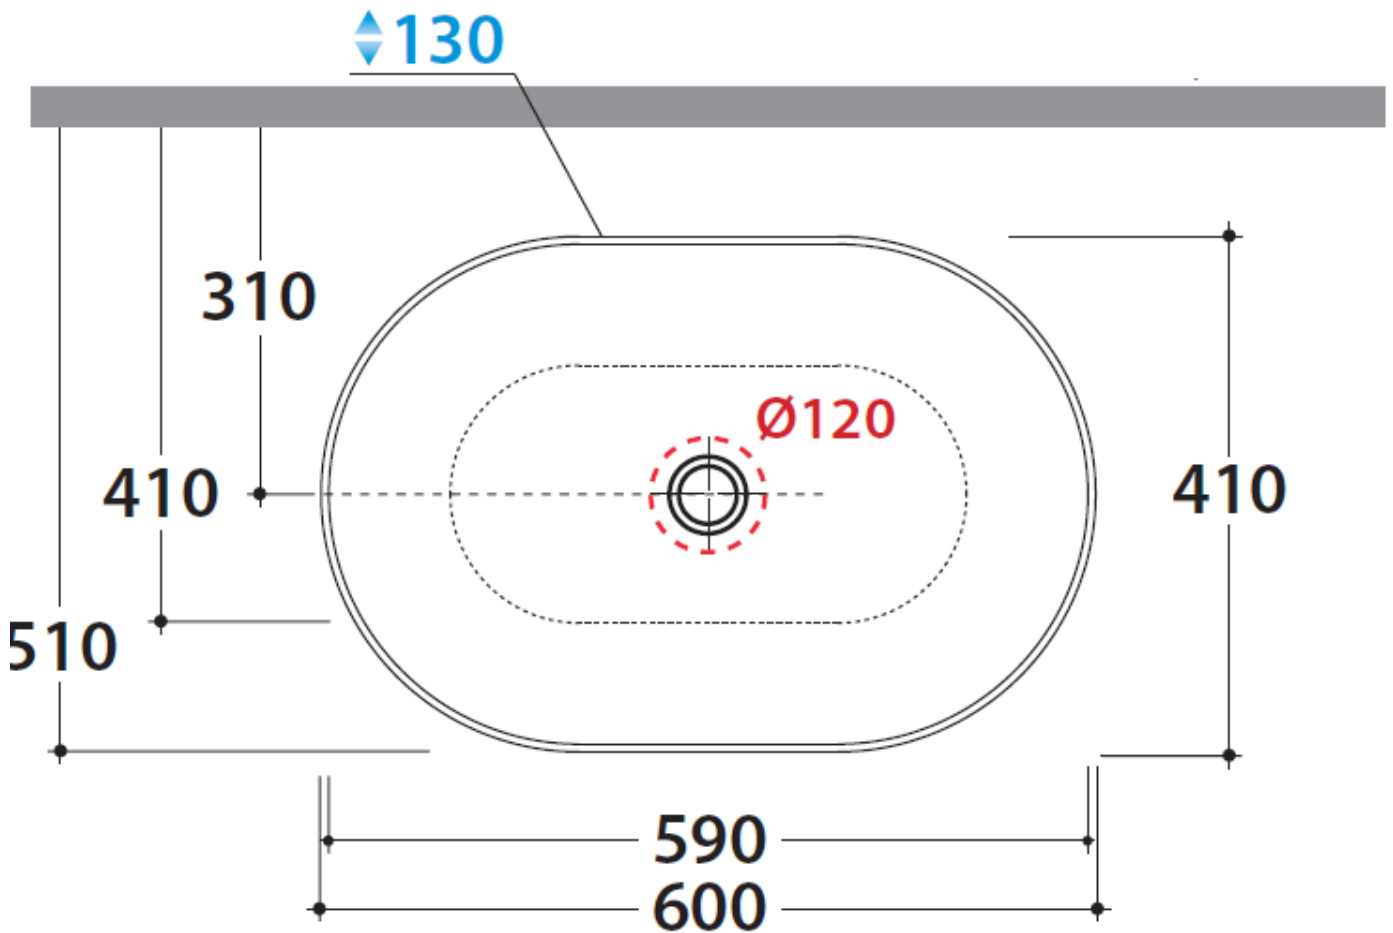

Measurements in cm

Information updated May 2017

Tel 0345 873 8840

crosswater<sup>™</sup>

TECHNICAL

bauhaus<sup>™</sup>

AVILAS Counter Basin. No Overflow

Fine Fire Clay White

CT6041UCW

Sizes detailed could have a variation of about +/- 5 % due to the changes to material characteristics during the firing processes.

Measurements in cm

Information updated May 2017

Tel 0345 873 8840

crosswater<sup>™</sup>

TECHNICAL

\*For brassware mounted on countertop

bauhaus<sup>™</sup>

AVILAS Counter Basin. No Overflow

Fine Fire Clay White

CT6041UCW

Sizes detailed could have a variation of about +/- 5 % due to the changes to material characteristics during the firing processes.