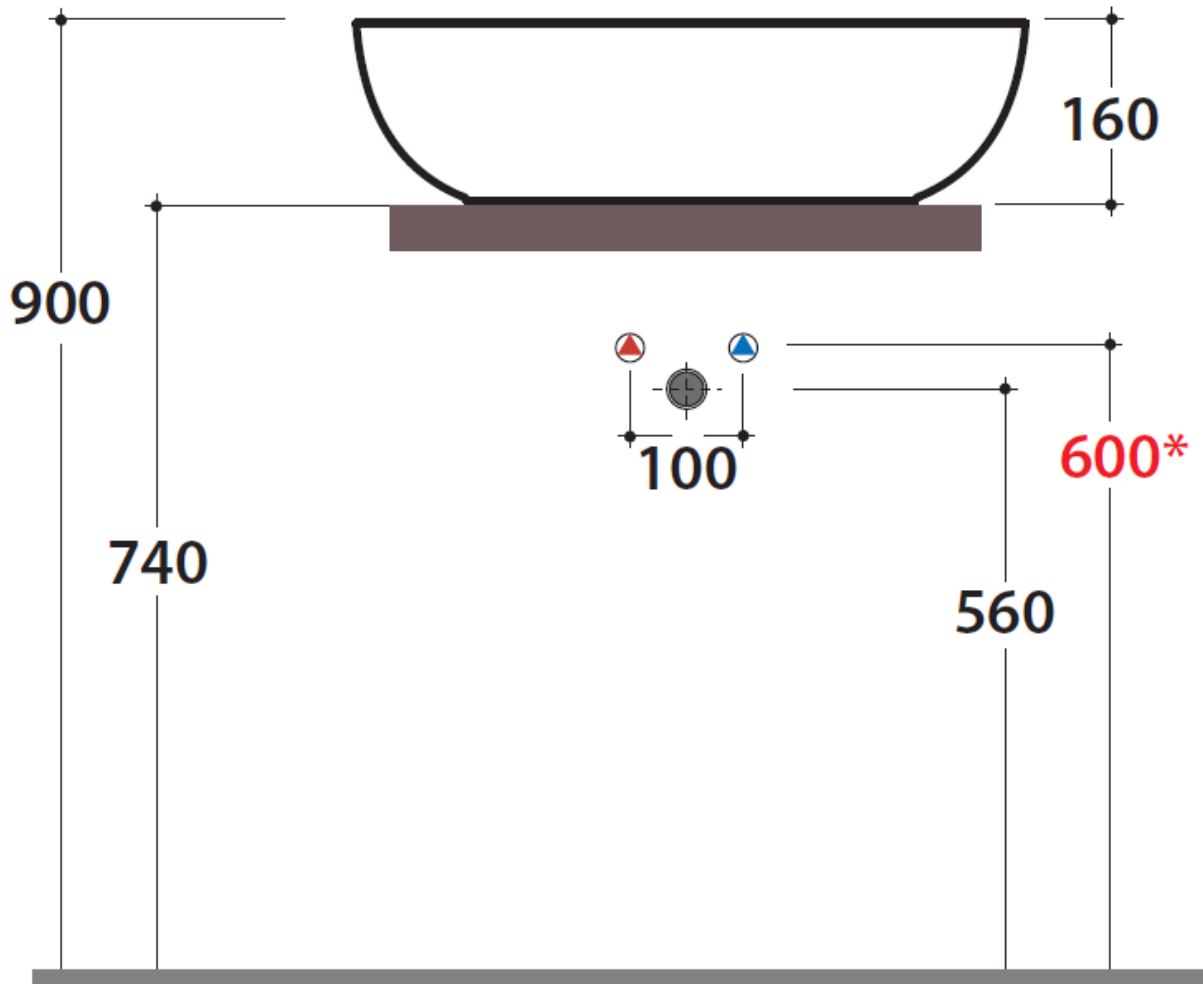

CT6041UCW

Sizes detailed could have a variation of about +/- 5 % due to the changes to material characteristics during the firing processes.

Measurements in cm

Information updated May 2017

Tel 0345 873 8840

crosswater<sup>™</sup>

TECHNICAL

\*For brassware mounted on countertop

bauhaus<sup>™</sup>

AVILAS Counter Basin. No Overflow

Fine Fire Clay White

CT6041UCW

Sizes detailed could have a variation of about +/- 5 % due to the changes to material characteristics during the firing processes.