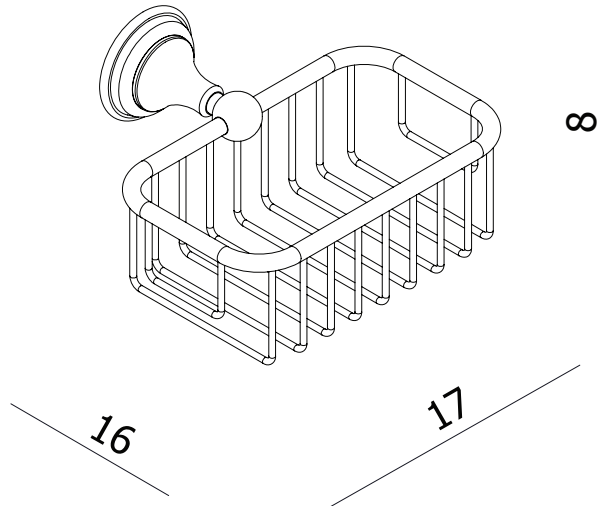

measurements in centimetres (cm)
information updated July 2014

tel | 01322 422767
web | www.crosswater.co.uk
email | technical@crosswater-holdings.co.uk

BELGRAVIA

• EST. 1899 •

Shower Basket

Wall Mounted

BL044C