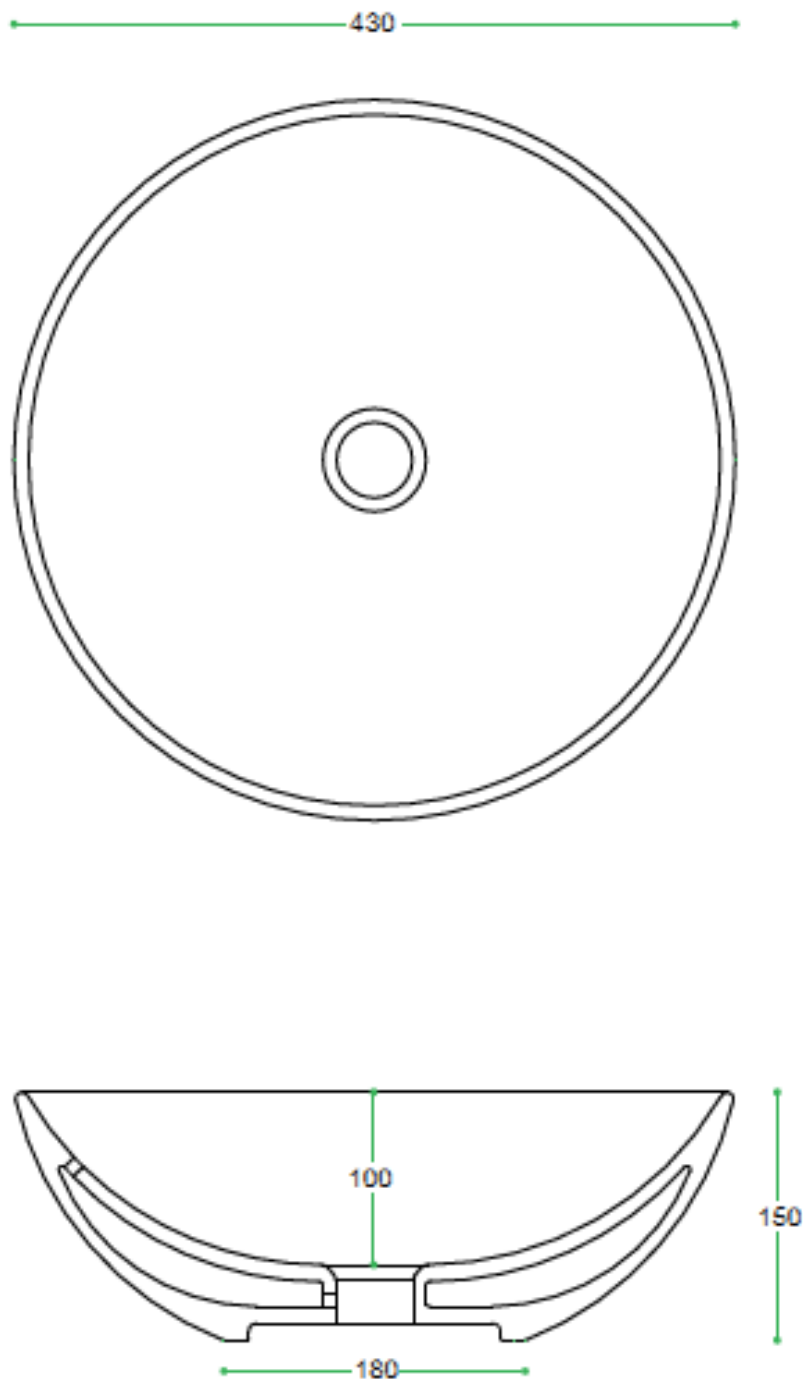

Measurements in millimetres mm

Information updated April 2016

Tel 0345 873 8840

crosswater<sup>™</sup>

TECHNICAL

bauhaus<sup>™</sup>

CASTELLON + BASIN PLATINUM WITH OVERFLOW

Countertop