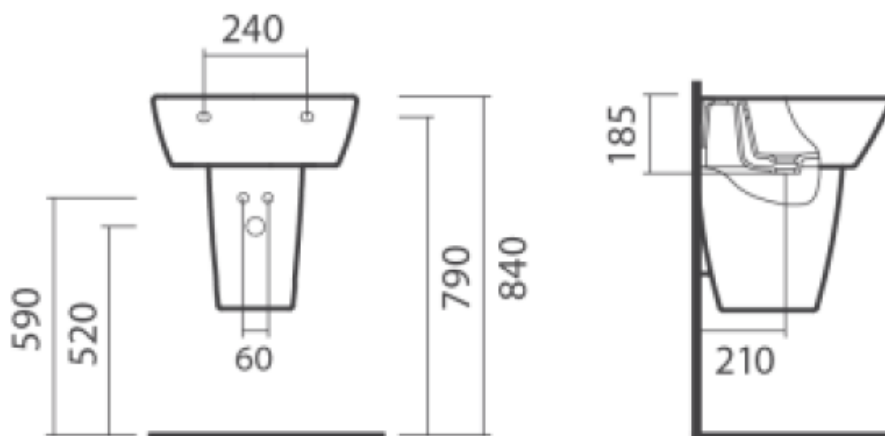

Measurements in millimetres mm

Information updated July 2017

Tel 0345 873 8840

crosswater<sup>™</sup>

TECHNICAL

KAI SEMI-PEDESTAL

Compatible with KL0002SCW

KL0102SCW

Weight 7.6Kgs

Sizes detailed could have a variation of about +/-5 % due to the changes to material characteristics during the firing processes.

Vitreous china