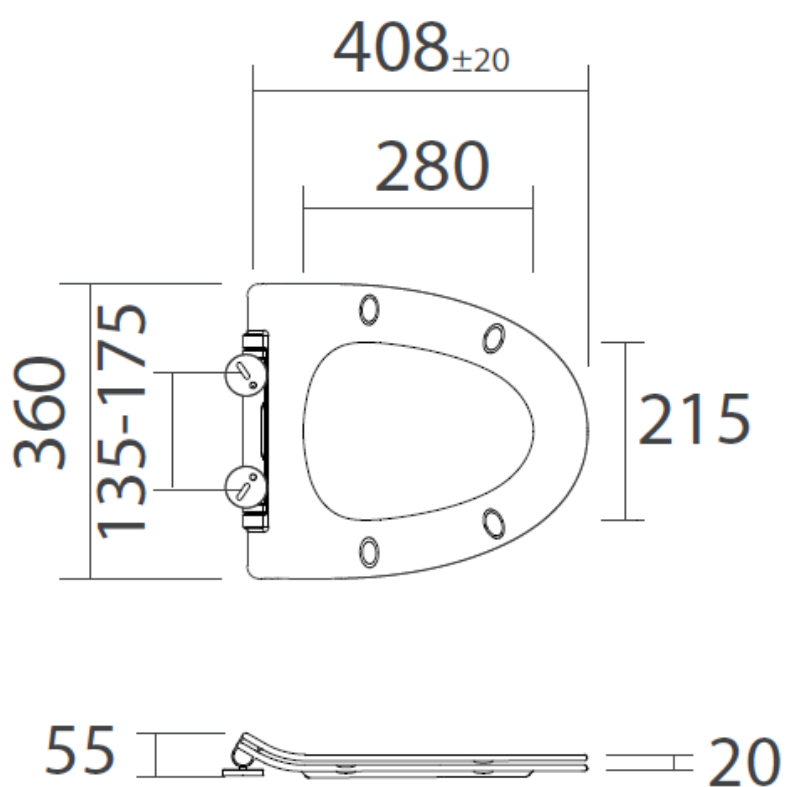

Measurements in millimetres mm

Information updated July 2017

Tel 0345 873 8840

crosswater[™]

TECHNICAL

KAI SOFT CLOSE TOILET SEAT

Compatible with KL6005CW, KL6006CW, KL6007CW

KL6105W