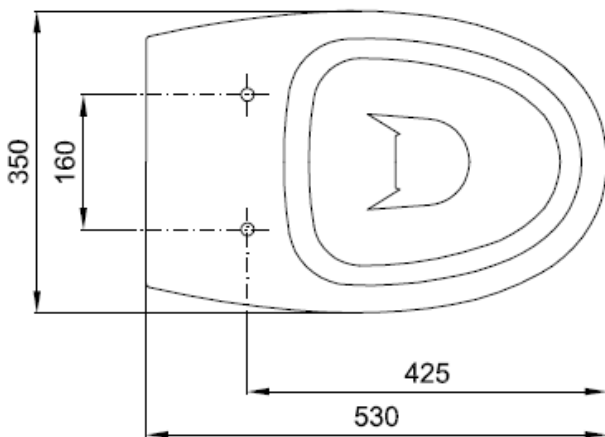

Measurements in millimetres mm

Information updated July 2017

Tel 0345 873 8840

crosswater[™]

TECHNICAL

KAI WALL HUNG WC—BOX RIM

Horizontal outlet

KL6006CW

Weight 19.5Kgs

Requires Concealed Cistern and installation frame

Sizes detailed could have a variation of about +/-5 % due to the changes to material characteristics during the firing processes.