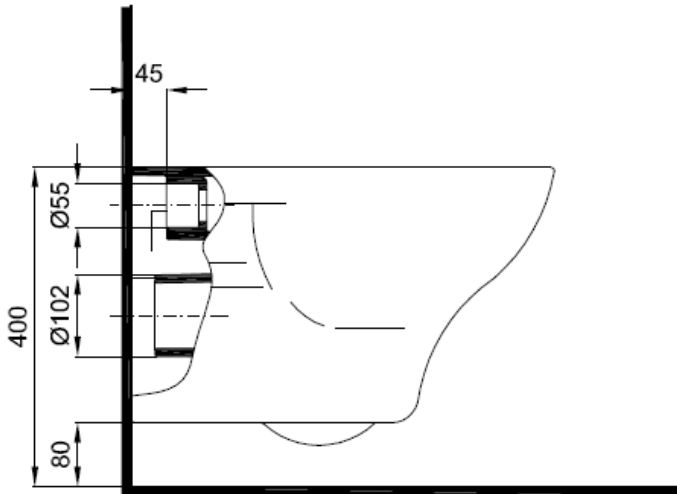

Measurements in millimetres mm

Information updated July 2017

Tel 0345 873 8840

crosswater[™]

TECHNICAL

KAI WALL HUNG WC—BOX RIM

Horizontal outlet

KL6006CW

Weight 19.5Kgs

Requires Concealed Cistern and installation frame

Sizes detailed could have a variation of about +/-5 % due to the changes to material characteristics during the firing processes.