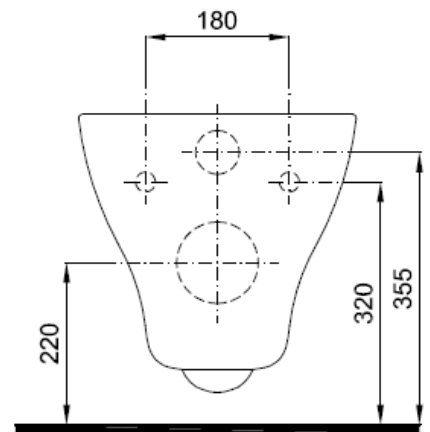

Measurements in millimetres mm

Information updated July 2017

Tel 0345 873 8840

crosswater[™]

TECHNICAL

KAI WALL HUNG WC—BOX RIM

Horizontal outlet

KL6006CW

Weight 19.5Kgs

Requires Concealed Cistern and installation frame

Sizes detailed could have a variation of about +/-5 % due to the changes to material characteristics during the firing processes.