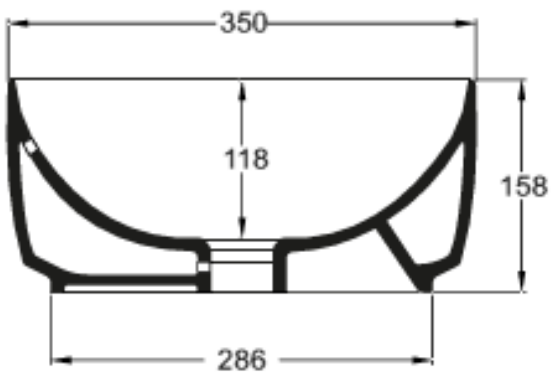

Measurements in millimetres mm

Information updated April 2016

Tel 0345 873 8840

crosswater[™]

TECHNICAL

bauhaus[™]

PEARL WASH BASIN WHITE WITH OVERFLOW

Countertop