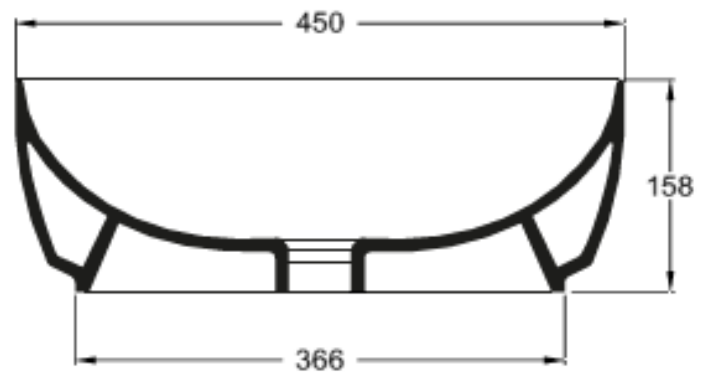

Measurements in millimetres mm

Information updated April 2016

Tel 0345 873 8840

crosswater[™]

TECHNICAL

bauhaus[™]

PEARL WASH BASIN WHITE WITH OVERFLOW

Countertop