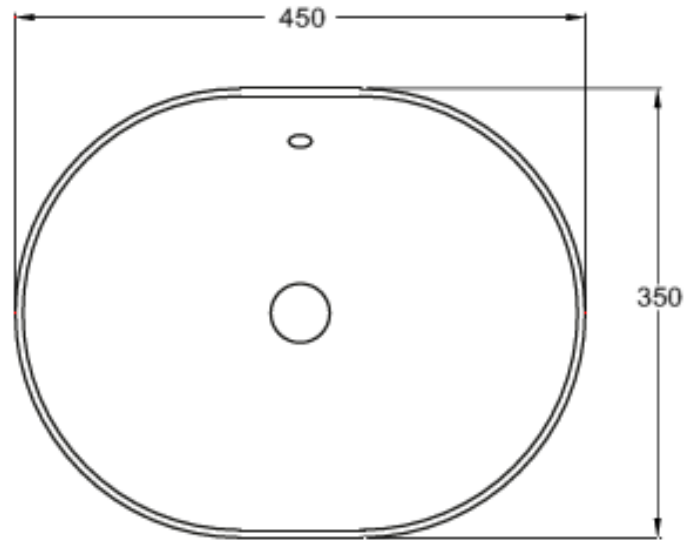

Measurements in millimetres mm

Information updated April 2016

Tel 0345 873 8840

crosswater[™]

TECHNICAL

bauhaus[™]

PEARL WASH BASIN WHITE WITH OVERFLOW

Countertop