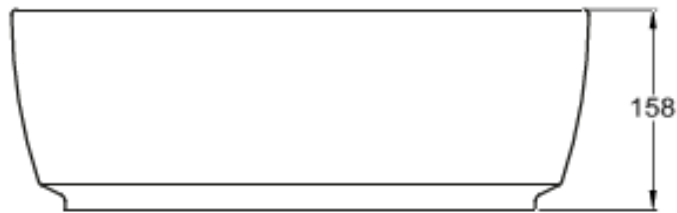

Measurements in millimetres mm

Information updated April 2016

Tel 0345 873 8840

crosswater[™]

TECHNICAL

bauhaus[™]

PEARL WASH BASIN WHITE WITH OVERFLOW

Countertop