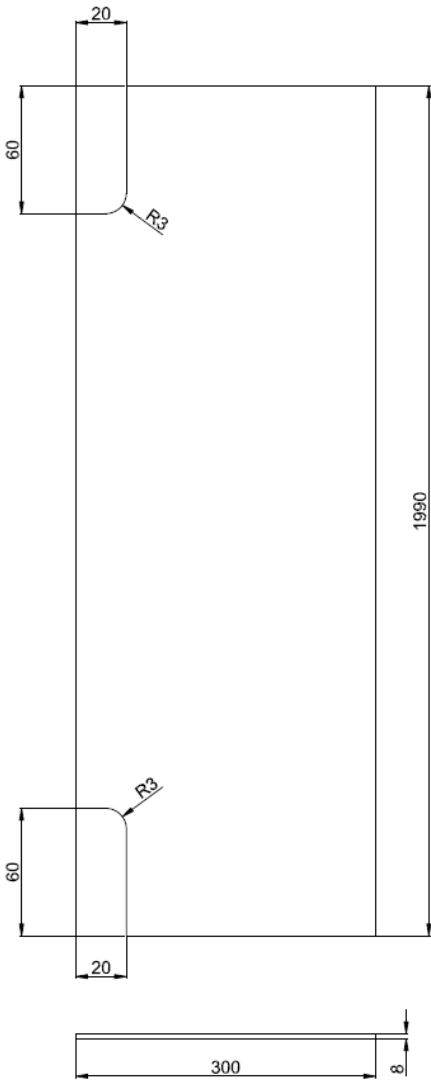

Measurements in millimetres mm

Information updated March 2021

Tel 0345 873 8840

crosswater[™]

GALLERY 8

8mm Toughened Safety Glass

Hinged Deflector Panel 180°

Toughened Glass
Strong and safe

Protective Finish
Easy to clean

Lifetime Guarantee
Peace of mind

BS EN 14428

CODE	Height mm	Width mm	Glass Thickness mm
GRDEFLEC300	300	1990	8

Requires GRDEFHINGE

CODE	Gallery 8	Size w x h x d
	Colour	mm
GRDEFHINGEF	Brushed Brass	67 x 72 x 23.5
GRDEFHINGEMB	Matt Black	67 x 72 x 23.5
GRDEFHINGEPSS	Polished Stainless Steel	67 x 72 x 23.5
GRDEFHINGEV	Brushed Stainless Steel	67 x 72 x 23.5