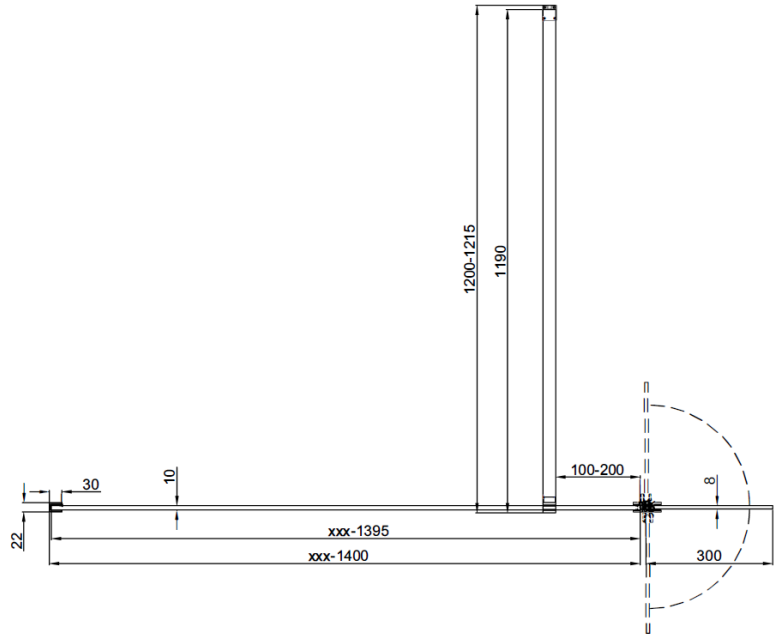

Measurements in millimetres mm

Information updated March 2021

Tel 0345 873 8840

crosswater[™]

GALLERY 8

8mm Toughened Safety Glass

Hinged Deflector Panel 180°

Toughened Glass
Strong and safe

Protective Finish
Easy to clean

Lifetime Guarantee
Peace of mind

BS EN 14428

CODE	Height mm	Width mm	Glass Thickness mm
GRDEFLEC300	300	1990	8

Requires GRDEFHINGE

CODE	Gallery 8	Size w x h x d
	Colour	mm
GRDEFHINGEF	Brushed Brass	67 x 72 x 23.5
GRDEFHINGEMB	Matt Black	67 x 72 x 23.5
GRDEFHINGEPSS	Polished Stainless Steel	67 x 72 x 23.5
GRDEFHINGEV	Brushed Stainless Steel	67 x 72 x 23.5