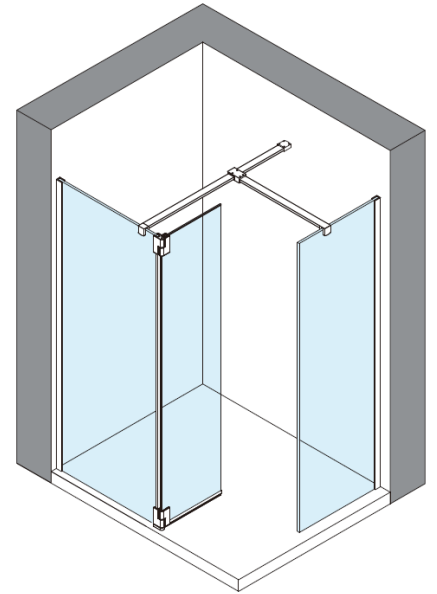

Measurements in millimetres mm

Information updated March 2021

Tel 0345 873 8840

crosswater[™]

GALLERY 8

8mm Toughened Safety Glass

Hinged Deflector Panel 180°

Toughened Glass
Strong and safe

Protective Finish
Easy to clean

Lifetime Guarantee
Peace of mind

BS EN 14428

CODE	Height mm	Width mm	Glass Thickness mm
GRDEFLEC300	300	1990	8

Requires GRDEFHINGE

CODE	Gallery 8	Size w x h x d
	Colour	mm
GRDEFHINGEF	Brushed Brass	67 x 72 x 23.5
GRDEFHINGEMB	Matt Black	67 x 72 x 23.5
GRDEFHINGEPSS	Polished Stainless Steel	67 x 72 x 23.5
GRDEFHINGEV	Brushed Stainless Steel	67 x 72 x 23.5

GRDEFLEC300

8mm Toughened Safety Glass

Hinged Deflector Panel 180°

Toughened Glass
Strong and safe

Protective Finish
Easy to clean

Lifetime Guarantee
Peace of mind

GRDEFHINGEF—GRDEFHINGEMB—GRDEFHINGEPSS—GRDEFHINGEV