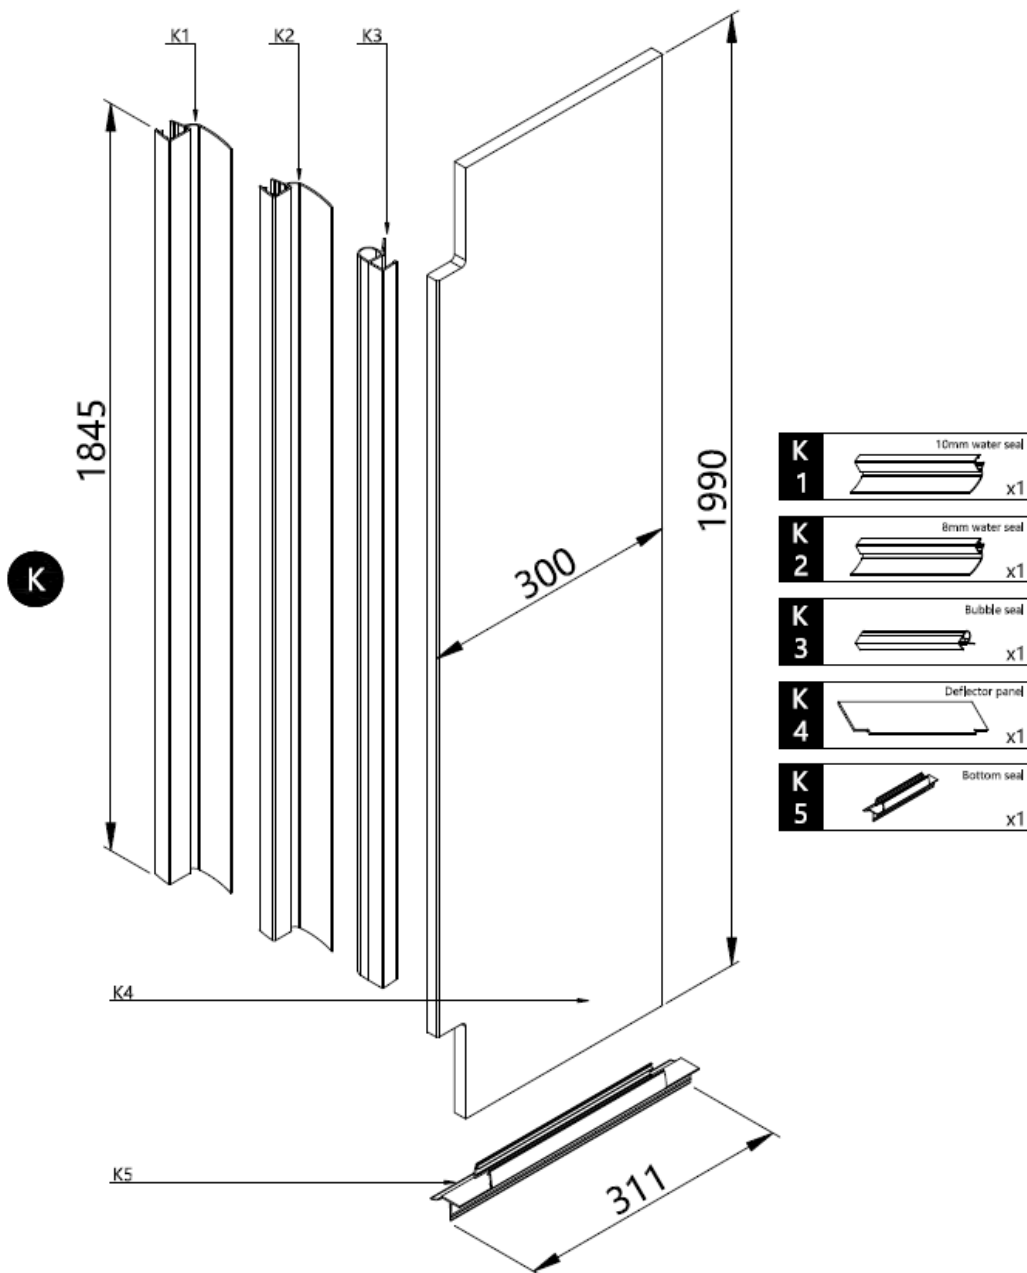

GALLERY 8

GRDEFLEC300

8mm Toughened Safety Glass

Hinged Deflector Panel 180°

Toughened Glass
Strong and safe

Protective Finish
Easy to clean

Lifetime Guarantee
Peace of mind