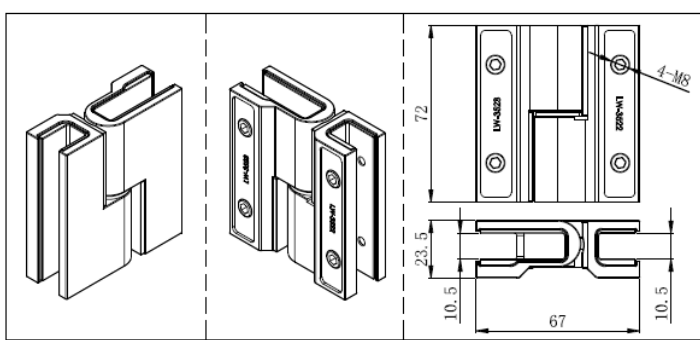

Protective Finish
Easy to clean

Lifetime Guarantee
Peace of mind

BS EN 14428

CODE	Height mm	Width mm	Glass Thickness mm
GRDEFLEC300	300	1990	8

Requires GRDEFHINGE

CODE	Gallery 8	Size w x h x d
	Colour	mm
GRDEFHINGEF	Brushed Brass	67 x 72 x 23.5
GRDEFHINGEMB	Matt Black	67 x 72 x 23.5
GRDEFHINGEPSS	Polished Stainless Steel	67 x 72 x 23.5
GRDEFHINGEV	Brushed Stainless Steel	67 x 72 x 23.5