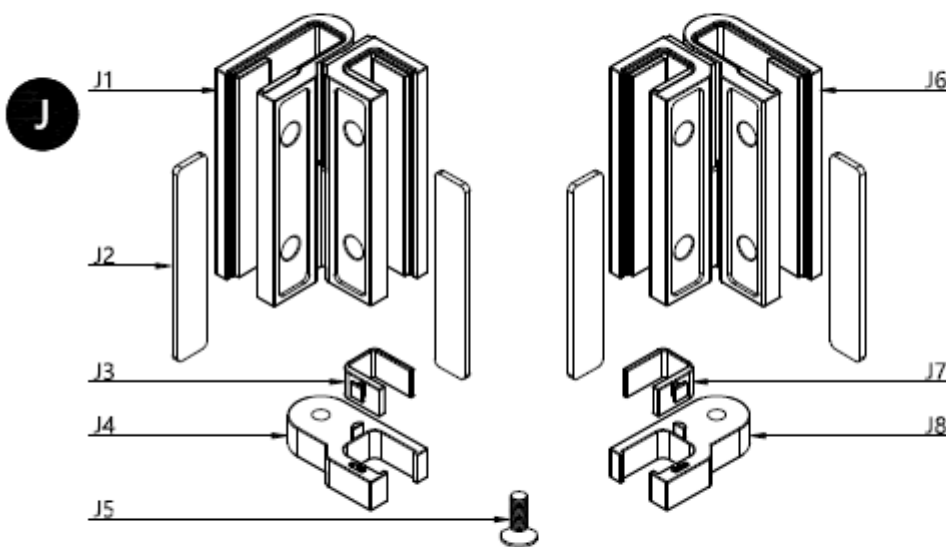

GRDEFLEC300

8mm Toughened Safety Glass

Hinged Deflector Panel 180°

Toughened Glass
Strong and safe

Protective Finish
Easy to clean

Lifetime Guarantee
Peace of mind

GRDEFHINGEF—GRDEFHINGEMB—GRDEFHINGEPSS—GRDEFHINGEV

Deflector Hinge 180°

- J 1**  Deflector hinge L x1
- J 2**  Screw cover x4
- J 3**  Hinge seat cover L x1
- J 4**  Hinge seat L x1
- J 5**  5x12mm screw x1
- J 6**  Deflector hinge R x1
- J 7**  Hinge seat cover R x1
- J 8**  Hinge seat R x1
- J 9**  Allen Key 4mm 3mm x1