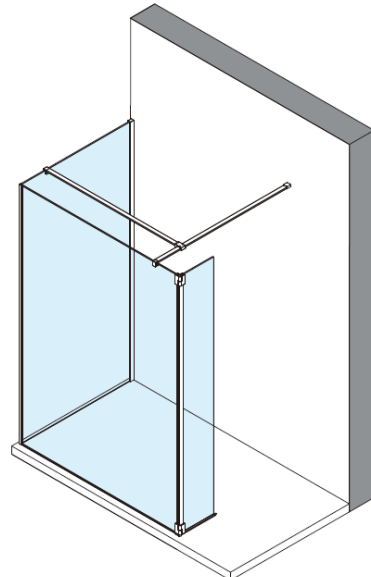

Measurements in millimetres mm

Information updated March 2021

Tel 0345 873 8840

crosswater[™]

GALLERY 8

8mm Toughened Safety Glass

Hinged Deflector Panel 180°

Toughened Glass
Strong and safe

Protective Finish
Easy to clean

Lifetime Guarantee
Peace of mind

BS EN 14428

CODE	Height mm	Width mm	Glass Thickness mm
GRDEFLEC300	300	1990	8

Requires GRDEFHINGE

CODE	Gallery 8	Size w x h x d
	Colour	mm
GRDEFHINGEF	Brushed Brass	67 x 72 x 23.5
GRDEFHINGEMB	Matt Black	67 x 72 x 23.5
GRDEFHINGEPSS	Polished Stainless Steel	67 x 72 x 23.5
GRDEFHINGEV	Brushed Stainless Steel	67 x 72 x 23.5