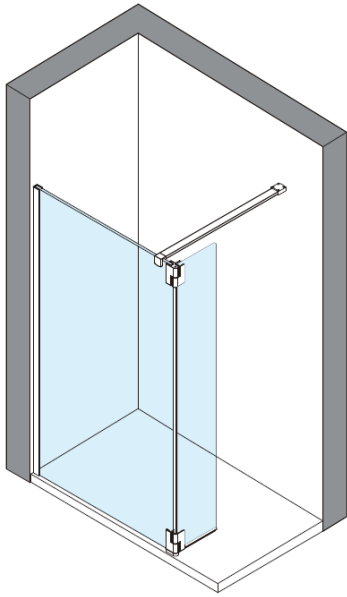

Measurements in millimetres mm

Information updated March 2021

Tel 0345 873 8840

crosswater[™]

GALLERY 8

8mm Toughened Safety Glass

Hinged Deflector Panel 180°

Toughened Glass
Strong and safe

Protective Finish
Easy to clean

Lifetime Guarantee
Peace of mind

BS EN 14428

CODE	Height mm	Width mm	Glass Thickness mm
GRDEFLEC300	300	1990	8

Requires GRDEFHINGE

CODE	Gallery 8	Size w x h x d
	Colour	mm
GRDEFHINGEF	Brushed Brass	67 x 72 x 23.5
GRDEFHINGEMB	Matt Black	67 x 72 x 23.5
GRDEFHINGEPSS	Polished Stainless Steel	67 x 72 x 23.5
GRDEFHINGEV	Brushed Stainless Steel	67 x 72 x 23.5

GRDEFLEC300

8mm Toughened Safety Glass

Hinged Deflector Panel 180°

Toughened Glass
Strong and safe

Protective Finish
Easy to clean

Lifetime Guarantee
Peace of mind

GRDEFHINGEF—GRDEFHINGEMB—GRDEFHINGEPSS—GRDEFHINGEV