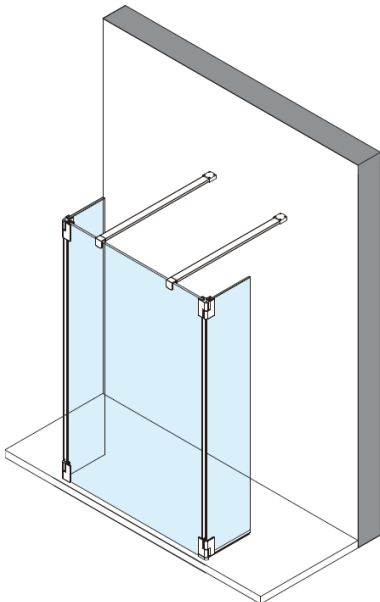

Measurements in millimetres mm

Information updated March 2021

Tel 0345 873 8840

crosswater[™]

GALLERY 8

8mm Toughened Safety Glass

Hinged Deflector Panel 180°

Toughened Glass
Strong and safe

Protective Finish
Easy to clean

Lifetime Guarantee
Peace of mind

BS EN 14428

CODE	Height mm	Width mm	Glass Thickness mm
GRDEFLEC300	300	1990	8

Requires GRDEFHINGE

CODE	Gallery 8	Size w x h x d
	Colour	mm
GRDEFHINGEF	Brushed Brass	67 x 72 x 23.5
GRDEFHINGEMB	Matt Black	67 x 72 x 23.5
GRDEFHINGEPSS	Polished Stainless Steel	67 x 72 x 23.5
GRDEFHINGEV	Brushed Stainless Steel	67 x 72 x 23.5