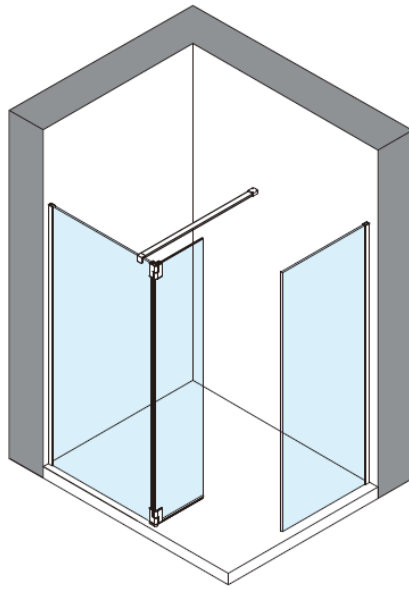

Measurements in millimetres mm

Information updated March 2021

Tel 0345 873 8840

crosswater[™]

GALLERY 8

8mm Toughened Safety Glass

Hinged Deflector Panel 180°

Toughened Glass
Strong and safe

Protective Finish
Easy to clean

Lifetime Guarantee
Peace of mind

BS EN 14428

CODE	Height mm	Width mm	Glass Thickness mm
GRDEFLEC300	300	1990	8

Requires GRDEFHINGE

CODE	Gallery 8	Size w x h x d
	Colour	mm
GRDEFHINGEF	Brushed Brass	67 x 72 x 23.5
GRDEFHINGEMB	Matt Black	67 x 72 x 23.5
GRDEFHINGEPSS	Polished Stainless Steel	67 x 72 x 23.5
GRDEFHINGEV	Brushed Stainless Steel	67 x 72 x 23.5

GRDEFLEC300

8mm Toughened Safety Glass

Hinged Deflector Panel 180°

Toughened Glass
Strong and safe

Protective Finish
Easy to clean

Lifetime Guarantee
Peace of mind

GRDEFHINGEF—GRDEFHINGEMB—GRDEFHINGEPSS—GRDEFHINGEV