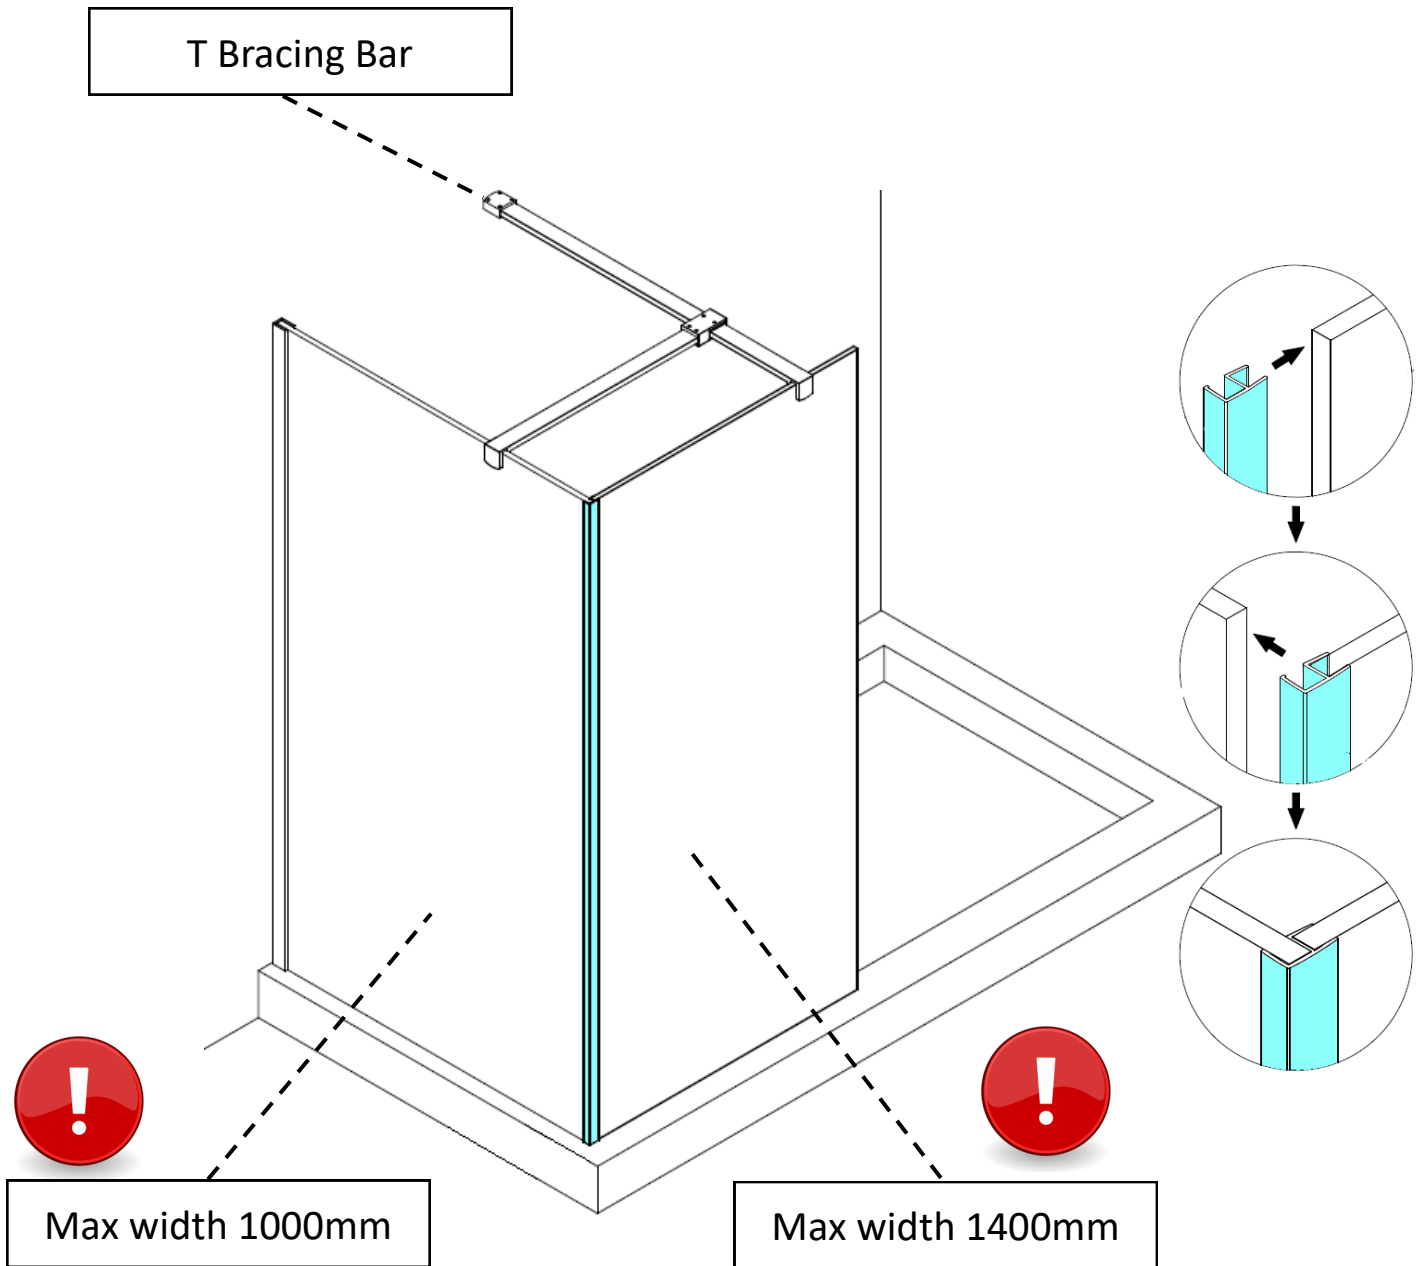

Toughened Glass
Strong and safe

Protective Finish
Easy to clean

Lifetime Guarantee
Peace of mind