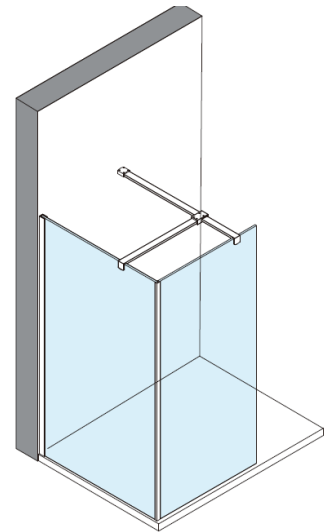

Measurements in millimetres mm

Information updated March 2021

Tel 0345 873 8840

crosswater<sup>™</sup>

GALLERY 10

Clear PVC Glass to Glass Corner Seal

GRSEAL2000X10

**Toughened Glass**  
Strong and safe

Clear PVC Glass to Glass Corner Seal

GRSEAL2000X10

**Toughened Glass**  
Strong and safe

**Protective Finish**  
Easy to clean

**Lifetime Guarantee**  
Peace of mind

Brushed Brass

Polished Stainless

Brushed Stainless