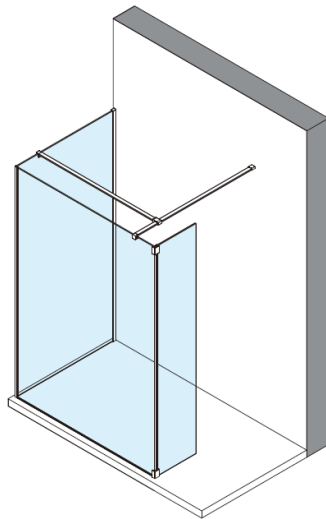

Measurements in millimetres mm

Information updated March 2021

Tel 0345 873 8840

crosswater<sup>™</sup>

GALLERY 10

Clear PVC Glass to Glass Corner Seal

GRSEAL2000X10

**Toughened Glass**  
Strong and safe