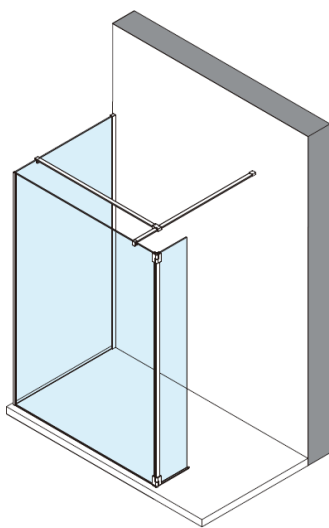

Measurements in millimetres mm

Information updated March 2021

Tel 0345 873 8840

crosswater<sup>™</sup>

GALLERY 10

Clear PVC Glass to Glass Corner Seal

GRSEAL2000X10

**Toughened Glass**  
Strong and safe

Clear PVC Glass to Glass Corner Seal

GRSEAL2000X10

**Toughened Glass**  
Strong and safe

**Protective Finish**  
Easy to clean

**Lifetime Guarantee**  
Peace of mind

Brushed Brass

Polished Stainless

Brushed Stainless