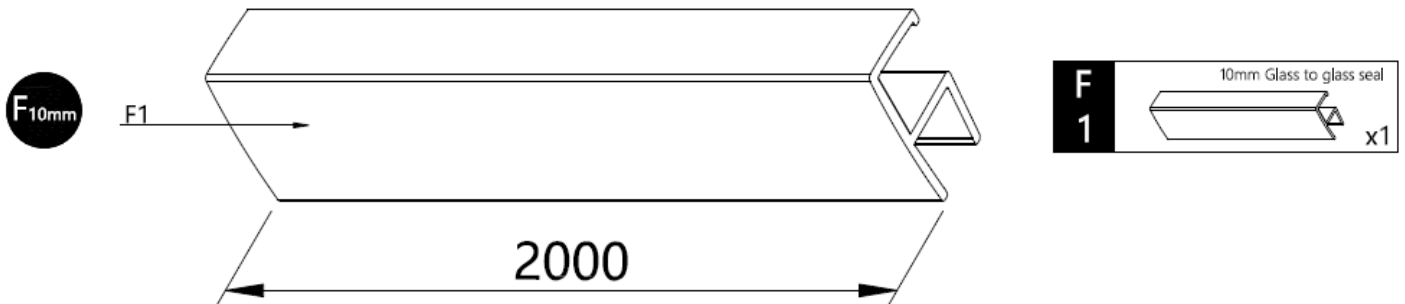

GALLERY 10

Clear PVC Glass to Glass Corner Seal

GRSEAL2000X10

Toughened Glass
Strong and safe

Protective Finish
Easy to clean

Lifetime Guarantee
Peace of mind

Brushed Brass

Polished Stainless

Brushed Stainless

Matt Black