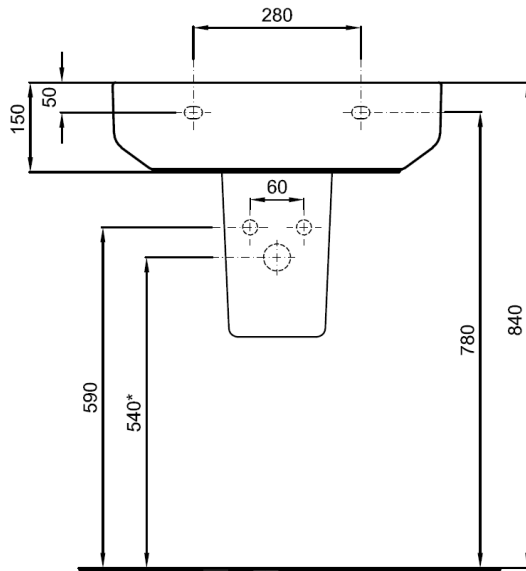

KAI S Wall Hung basin 550

TECHNICAL DATA

CODE No	KLS002SCW
Compatible with:	Semi Pedestal KLS102CW
Recommended use	Domestic, hotel, residential
Material	Fine Fire Clay
Standards	EN 14688 – CL 0 EN31
Colour	White only
Specification	1 centre tap hole Over flow, including chrome overflow cover
Fixing	Wall Mounted (2x hanging holes) fixing kit included
Weight	17kg
Warranty	2 years

SPECIFICATION

Wall hung basin
 EN 31/EN 14688 – CL 0
 Dimensions w 400 x d 430 x h 150mm
 1 centre tap hole, overflow
 Special feature: overflow channel glazed

Sizes detailed could have a variation of about +/-5 % due to the changes to material characteristics during the firing processes. Exact measurements for individual installations can only be taken from the finished ceramic