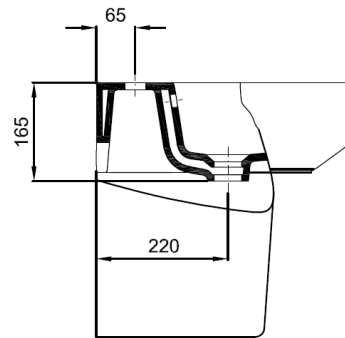

KAI S Wall Hung basin 550

TECHNICAL DATA

CODE No	KLS002SCW
Compatible with:	Semi Pedestal KLS102CW
Recommended use	Domestic, hotel, residential
Material	Fine Fire Clay
Standards	EN 14688 – CL 0 EN31
Colour	White only
Specification	1 centre tap hole Over flow, including chrome overflow cover
Fixing	Wall Mounted (2x hanging holes) fixing kit included
Weight	17kg
Warranty	2 years

SPECIFICATION

Wall hung basin
 EN 31/EN 14688 – CL 0
 Dimensions w 400 x d 430 x h 150mm
 1 centre tap hole, overflow
 Special feature: overflow channel glazed

Sizes detailed could have a variation of about +/-5 % due to the changes to material characteristics during the firing processes. Exact measurements for individual installations can only be taken from the finished ceramic