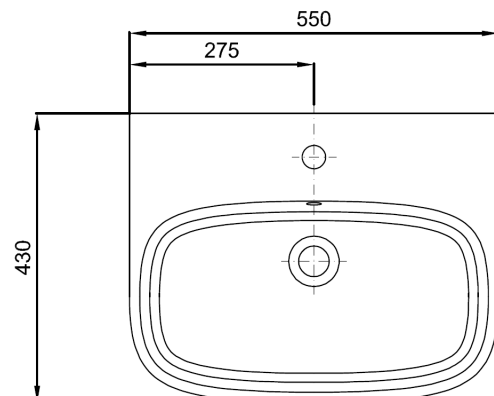

KAI S Wall Hung basin 550

TECHNICAL DATA

CODE No	KLS002SCW
Compatible with:	Semi Pedestal KLS102CW
Recommended use	Domestic, hotel, residential
Material	Fine Fire Clay
Standards	EN 14688 – CL 0 EN31
Colour	White only
Specification	1 centre tap hole Over flow, including chrome overflow cover
Fixing	Wall Mounted (2x hanging holes) fixing kit included
Weight	17kg
Warranty	2 years

SPECIFICATION

Wall hung basin
 EN 31/EN 14688 – CL 0
 Dimensions w 400 x d 430 x h 150mm
 1 centre tap hole, overflow
 Special feature: overflow channel glazed

Sizes detailed could have a variation of about +/-5 % due to the changes to material characteristics during the firing processes. Exact measurements for individual installations can only be taken from the finished ceramic