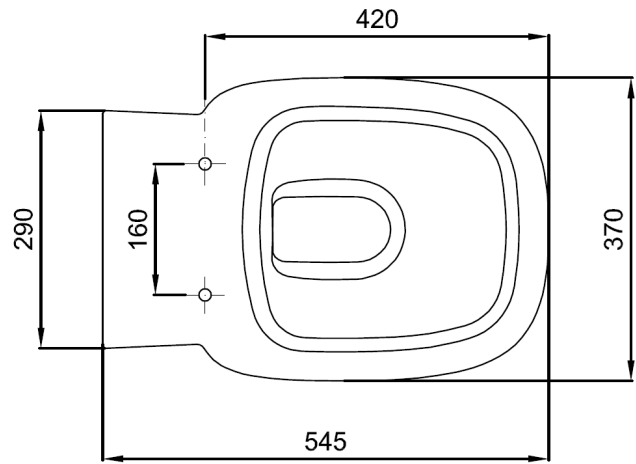

KAI S Back to wall WC

TECHNICAL DATA		SPECIFICATION	
<b>CODE No</b>	KL6307CW Floor standing Toilet	Floor standing washdown WC pan EN 997-CL2-4.5/3l, EN 33, dimensions w 370 x h 400 x d 545 mm horizontal outlet, vertical 95mm Fully back to wall, concealed trap, Special feature: concealed surfaces directing water are fully glazed throughout, closed water rim, vacuum checked	
<b>Seat required</b>	KL6305W Soft Close Wrap Over		
<b>Recommended use</b>	Domestic, hotel, residential		
<b>WC Type</b>	Floor Standing, fully back to wall		
<b>Rim type</b>	Closed Box		
<b>Material</b>	Vitreous China		
<b>Outlet</b>	Horizontal, vertical 220mm		
<b>Flush</b>	Washdown 4.5/3l dual flush		
<b>Standards</b>	EN997-CL2-4.5/3l		
<b>Fixing</b>	Floor fixings included, spares order code FX6007EA1		
<b>Weight</b>	WC 25kg		
<b>Warranty</b>	15 years on ceramic		