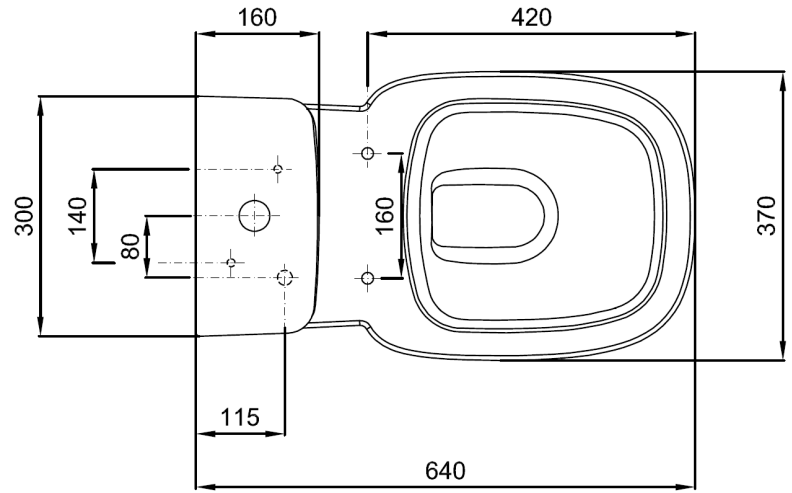

### KAI S Close Coupled WC—Open Back

**TECHNICAL DATA**

<b>CODE No</b>	KL6315CW Floor standing Toilet KL7305CW Cistern with mechanism
<b>Seat required</b>	KL6305W Soft Close Wrap Over
<b>Recommended use</b>	Domestic, hotel, residential
<b>WC Type</b>	Floor Standing, Close Coupled, open back
<b>Rim type</b>	Closed Box
<b>Material</b>	Vitreous China
<b>Outlet</b>	Horizontal, vertical 95mm
<b>Flush</b>	Washdown 4.5/3l dual flush
<b>Inlet</b>	Bottom
<b>Standards</b>	EN997-CL2-4.5/3l
<b>Fixing</b>	Floor fixings included, spares order code FX6007EA1
<b>Weight</b>	WC 28kg; Cistern 10kg
<b>Warranty</b>	15 years on ceramic

**SPECIFICATION**

Floor standing WC Floorstanding washdown WC pan with cistern  
 EN 997-CL2-4.5/3l, EN 33, dimensions w 370 x h 790 x d 640 mm  
 horizontal outlet, vertical 220mm  
 Open back  
 Special feature: concealed surfaces directing water are fully glazed  
 throughout, closed water rim, vacuum checked

Sizes detailed could have a variation of about +/-5 % due to the changes to material characteristics during the firing processes. Exact measurements for individual installations can only be taken from the finished ceramic