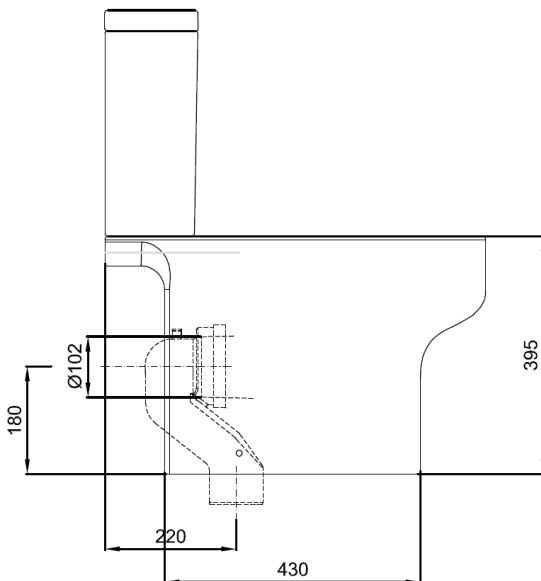

### KAI S Close Coupled WC—Open Back

**TECHNICAL DATA**

<b>CODE No</b>	KL6315CW Floor standing Toilet KL7305CW Cistern with mechanism
<b>Seat required</b>	KL6305W Soft Close Wrap Over
<b>Recommended use</b>	Domestic, hotel, residential
<b>WC Type</b>	Floor Standing, Close Coupled, open back
<b>Rim type</b>	Closed Box
<b>Material</b>	Vitreous China
<b>Outlet</b>	Horizontal, vertical 95mm
<b>Flush</b>	Washdown 4.5/3l dual flush
<b>Inlet</b>	Bottom
<b>Standards</b>	EN997-CL2-4.5/3l
<b>Fixing</b>	Floor fixings included, spares order code FX6007EA1
<b>Weight</b>	WC 28kg; Cistern 10kg
<b>Warranty</b>	15 years on ceramic

**SPECIFICATION**

Floor standing WC Floorstanding washdown WC pan with cistern  
 EN 997-CL2-4.5/3l, EN 33, dimensions w 370 x h 790 x d 640 mm  
 horizontal outlet, vertical 220mm  
 Open back  
 Special feature: concealed surfaces directing water are fully glazed  
 throughout, closed water rim, vacuum checked

Sizes detailed could have a variation of about +/-5 % due to the changes to material characteristics during the firing processes. Exact measurements for individual installations can only be taken from the finished ceramic