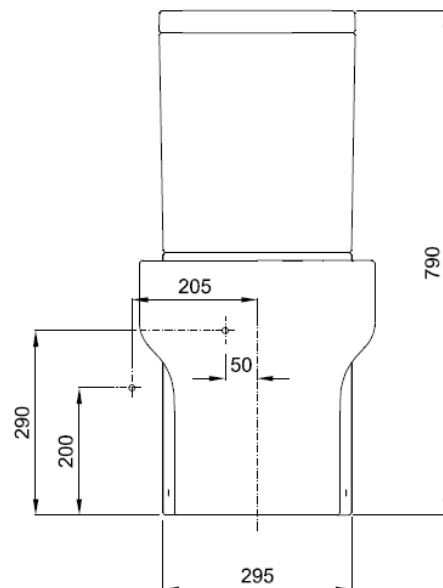

### KAI S Close Coupled WC—Open Back

**TECHNICAL DATA**

<b>CODE No</b>	KL6315CW Floor standing Toilet KL7305CW Cistern with mechanism
<b>Seat required</b>	KL6305W Soft Close Wrap Over
<b>Recommended use</b>	Domestic, hotel, residential
<b>WC Type</b>	Floor Standing, Close Coupled, open back
<b>Rim type</b>	Closed Box
<b>Material</b>	Vitreous China
<b>Outlet</b>	Horizontal, vertical 95mm
<b>Flush</b>	Washdown 4.5/3l dual flush
<b>Inlet</b>	Bottom
<b>Standards</b>	EN997-CL2-4.5/3l
<b>Fixing</b>	Floor fixings included, spares order code FX6007EA1
<b>Weight</b>	WC 28kg; Cistern 10kg
<b>Warranty</b>	15 years on ceramic

**SPECIFICATION**

Floor standing WC Floorstanding washdown WC pan with cistern  
 EN 997-CL2-4.5/3l, EN 33, dimensions w 370 x h 790 x d 640 mm  
 horizontal outlet, vertical 220mm  
 Open back  
 Special feature: concealed surfaces directing water are fully glazed  
 throughout, closed water rim, vacuum checked

Sizes detailed could have a variation of about +/-5 % due to the changes to material characteristics during the firing processes. Exact measurements for individual installations can only be taken from the finished ceramic