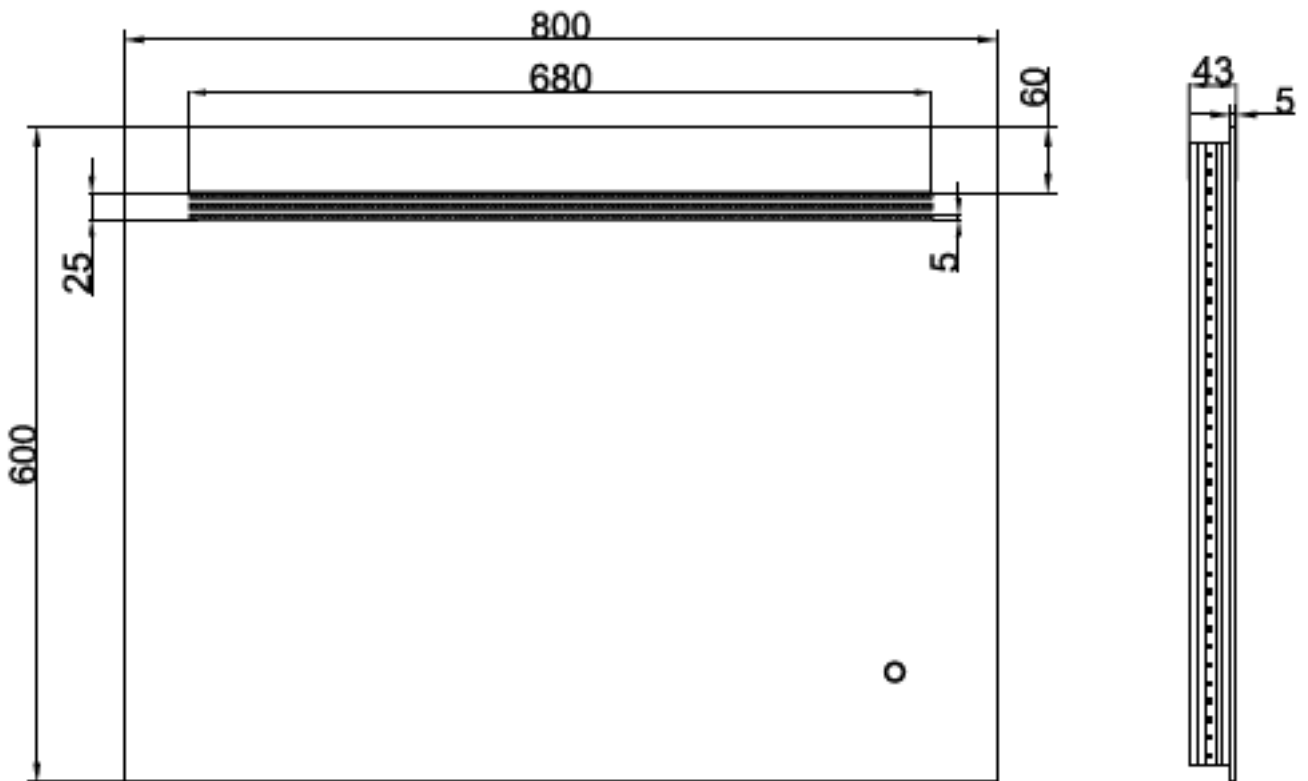

Measurements in millimetres mm

Information updated April 2016

Tel 0345 873 8840

crosswater[™]

TECHNICAL

bauhaus[™]

RADIANCE LED BACK LIT MIRROR

Wall Hung—Landscape

MEA6080

Measurements in millimetres mm

Information updated April 2016

Tel 0345 873 8840

crosswater[™]

TECHNICAL

bauhaus[™]

RADIANCE LED BACK LIT MIRROR