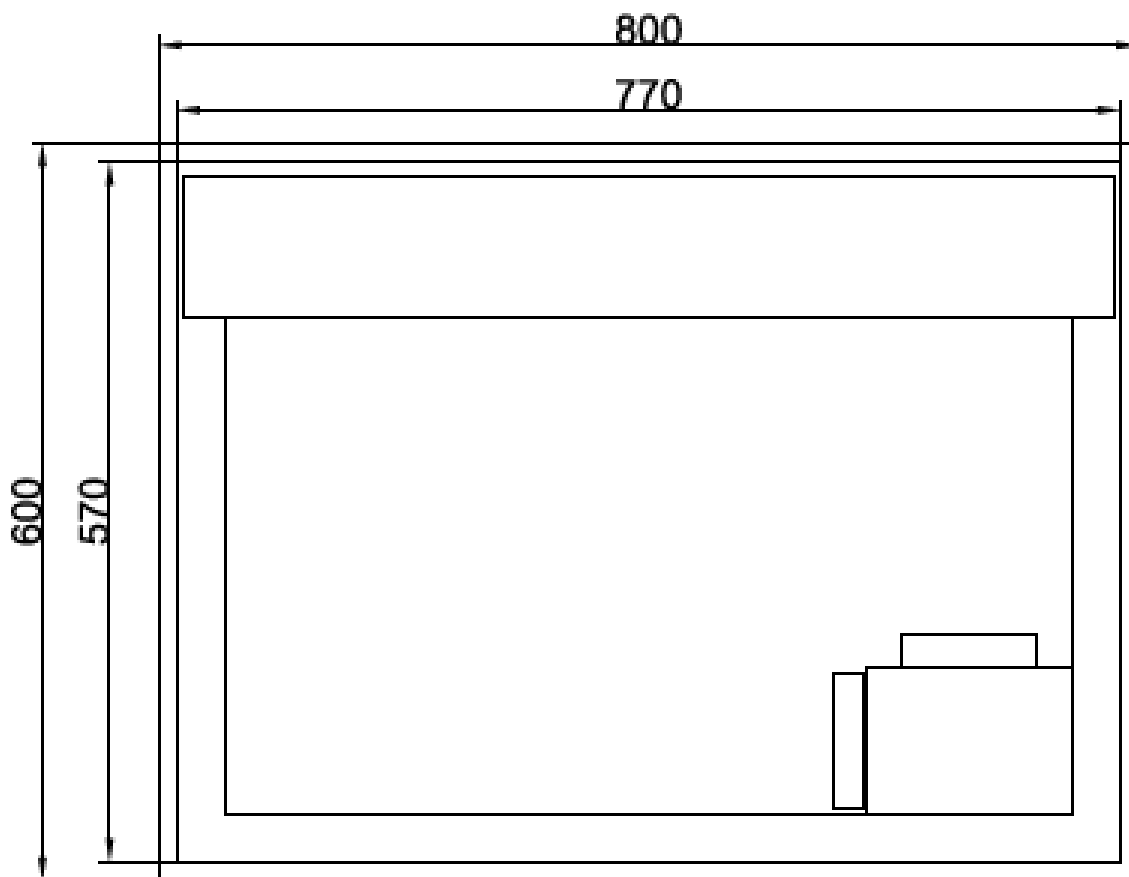

MEA6080

Measurements in millimetres mm

Information updated April 2016

Tel 0345 873 8840

crosswater[™]

TECHNICAL

bauhaus[™]

RADIANCE LED BACK LIT MIRROR