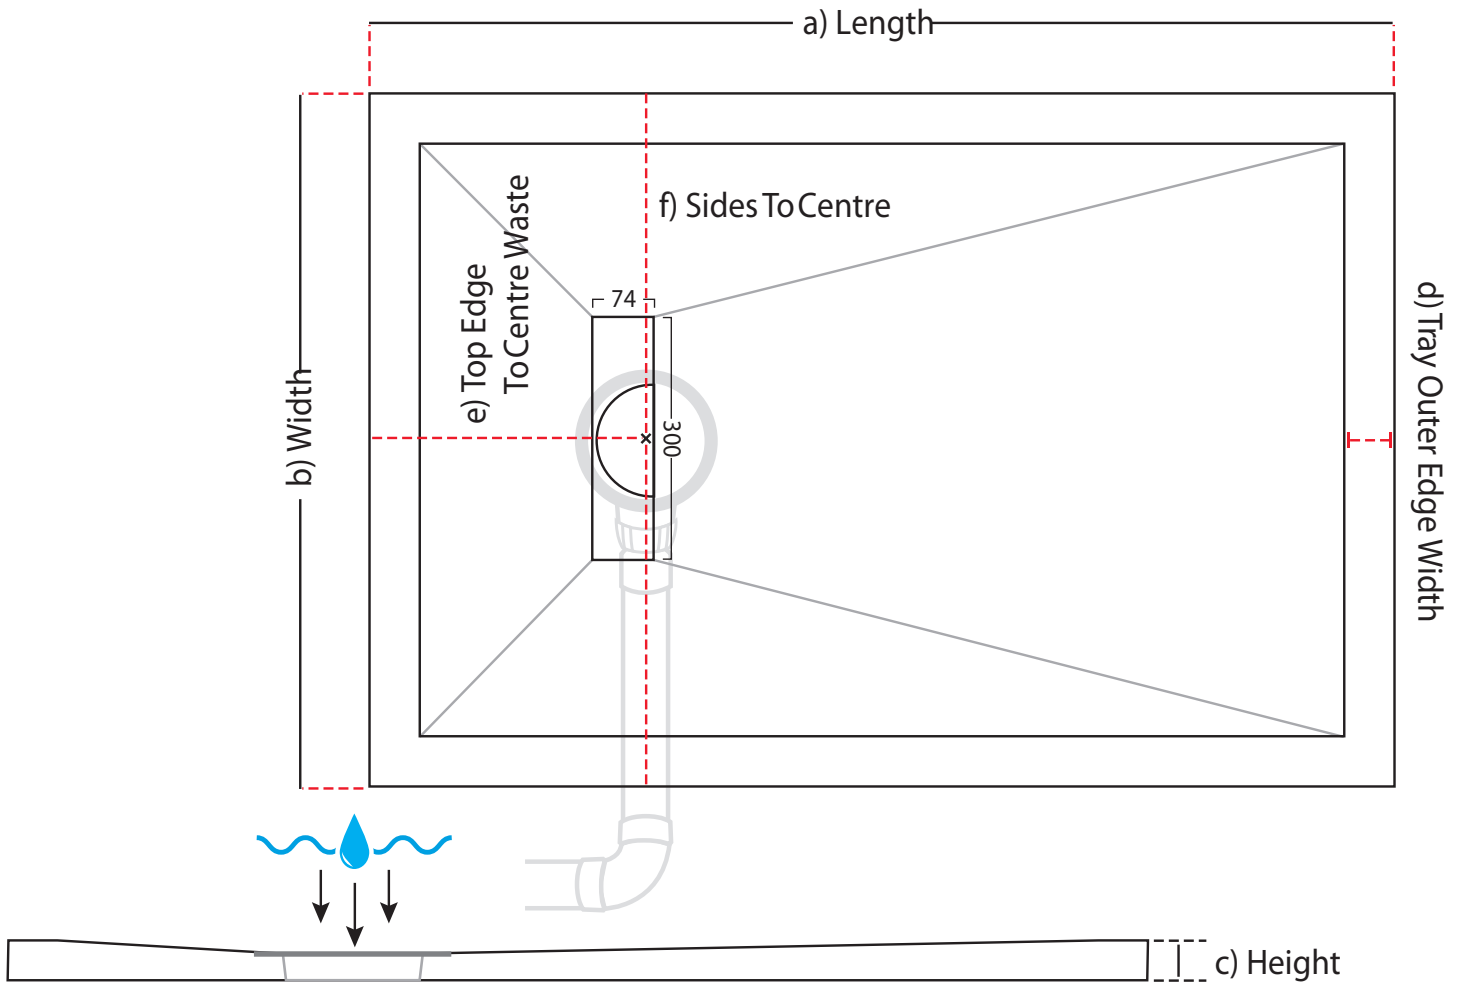

25mm - RECTANGLE ULTRA LOW PROFILE

ALL WASTE HOLE POSITIONS ARE CENTRE POINT OF THE SHOWER TRAY

25mm LINEAR - RECTANGLE ULTRA LOW PROFILE

All measurements are in millimetres (mm)

a - Length (actual size mm)	b - Width (actual size mm)	c - Height Tray heights vary (mm)	d - Outer Edge (mm)	e - Top Waste Centre (mm)	f - Side Waste Centre (mm)	Weight (kg)
1200 (1198)	800 (798)	24 - 27	60	210	400	38