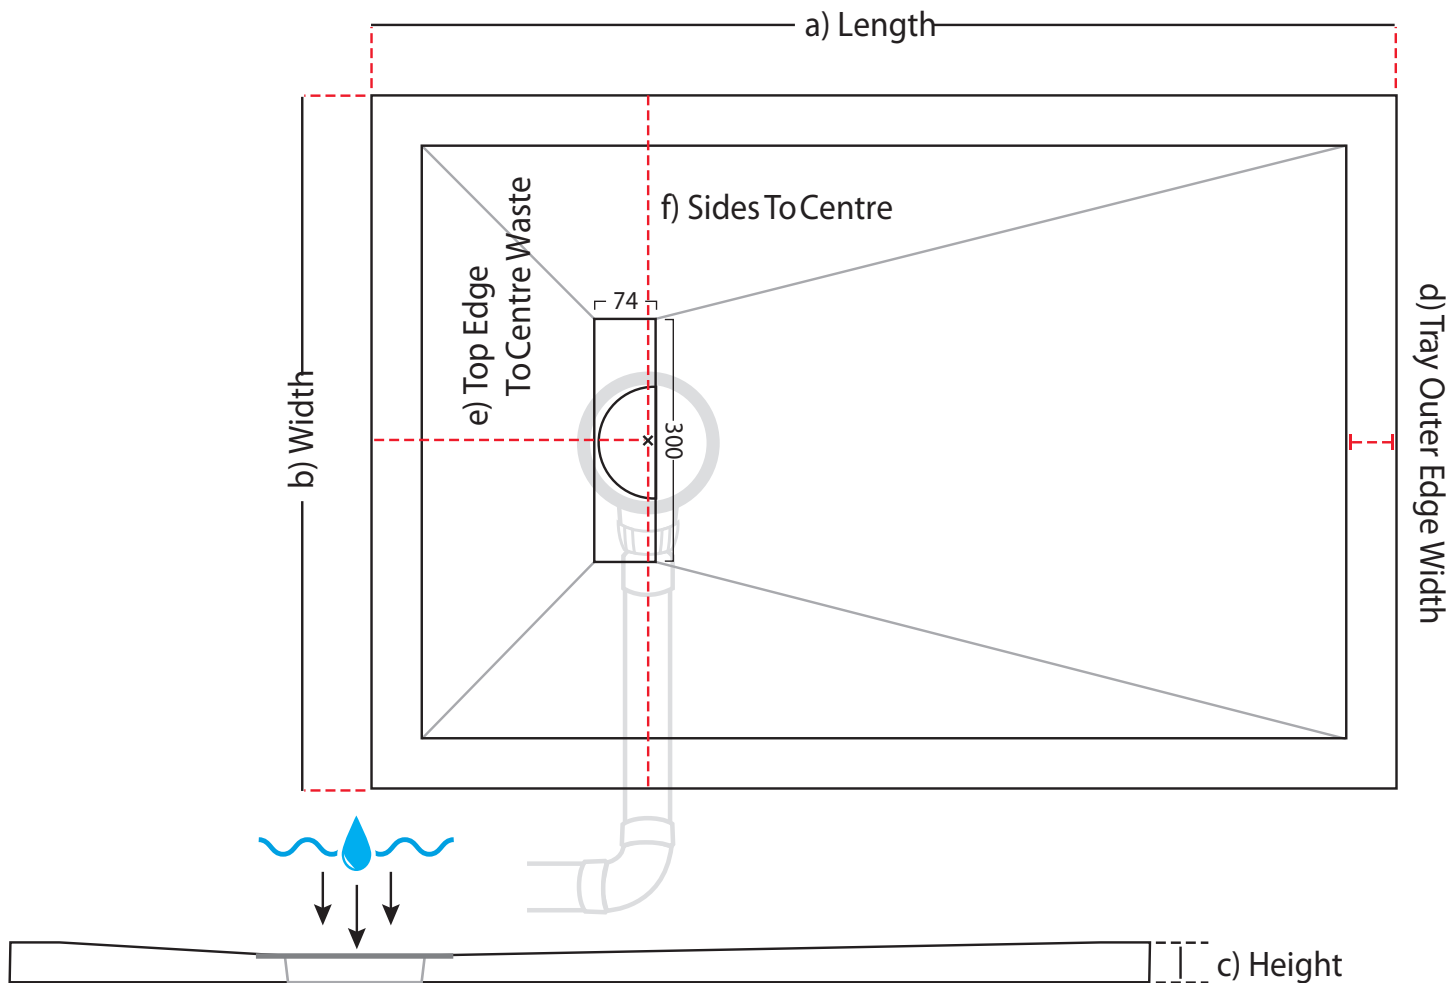

25mm - RECTANGLE ULTRA LOW PROFILE

ALL WASTE HOLE POSITIONS ARE CENTRE POINT OF THE SHOWER TRAY

25mm LINEAR - RECTANGLE ULTRA LOW PROFILE

All measurements are in millimetres (mm)

a - Length (actual size mm)	b - Width (actual size mm)	c - Height Tray heights vary (mm)	d - Outer Edge (mm)	e - Top Waste Centre (mm)	f - Side Waste Centre (mm)	Weight (kg)
1400 (1398)	800 (798)	24 - 27	60	210	400	45