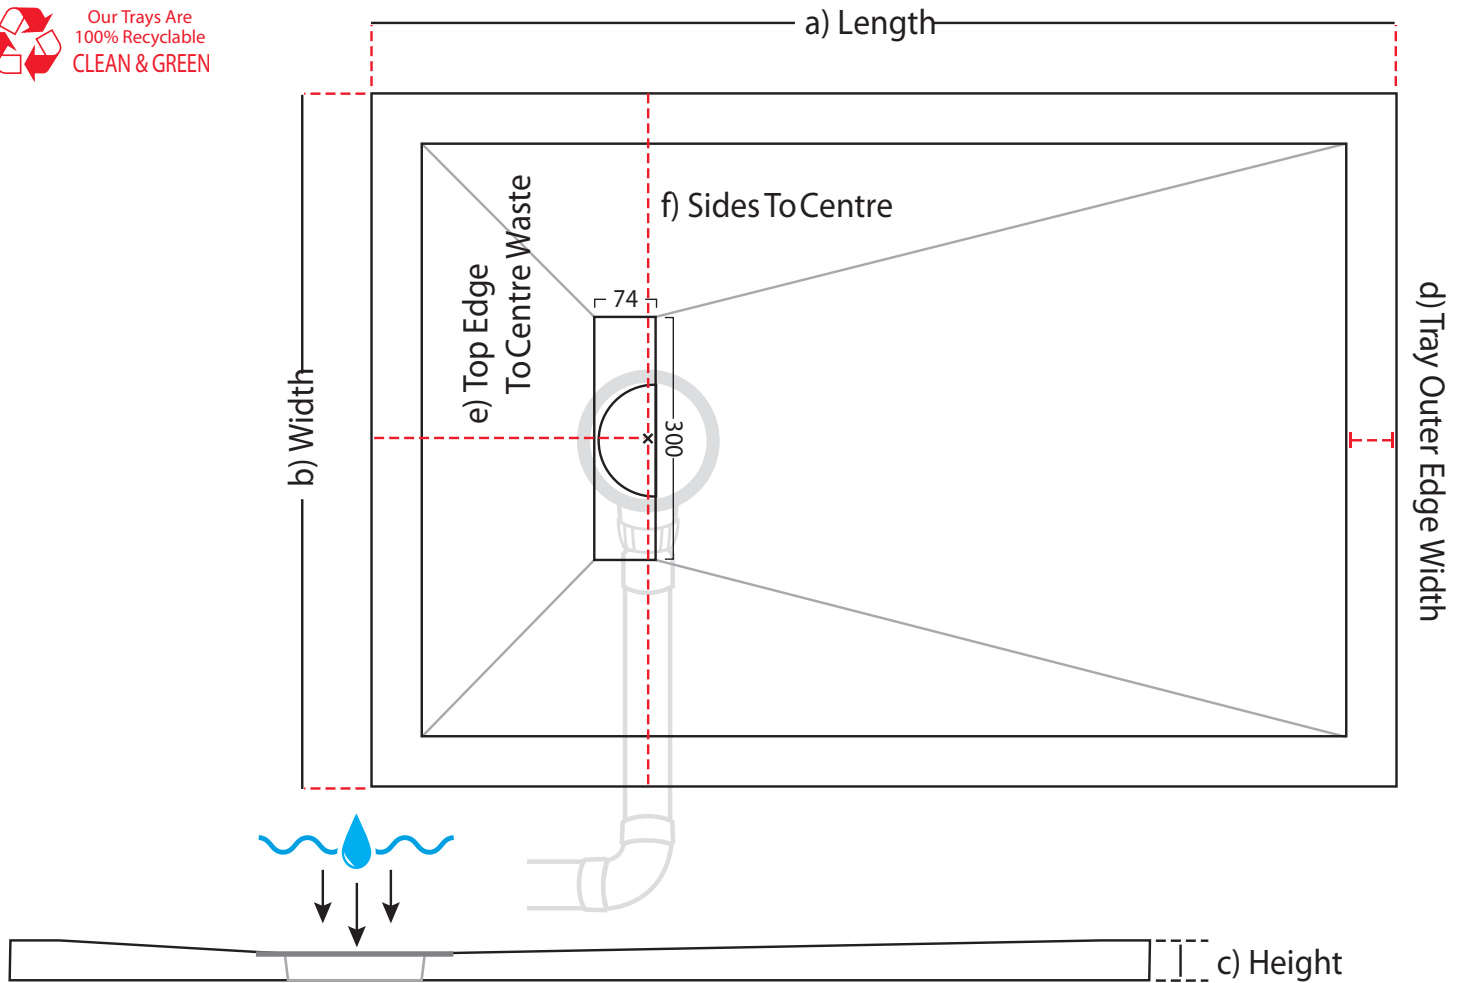

# 25mm - RECTANGLE ULTRA LOW PROFILE

ALL WASTE HOLE POSITIONS ARE CENTRE POINT OF THE SHOWER TRAY

## 25mm LINEAR - RECTANGLE ULTRA LOW PROFILE

All measurements are in millimetres (mm)

a - Length (actual size mm)	b - Width (actual size mm)	c - Height Tray heights vary (mm)	d - Outer Edge (mm)	e - Top Waste Centre (mm)	f - Side Waste Centre (mm)	Weight (kg)
1500 (1498)	800 (798)	24 - 27	60	210	400	50