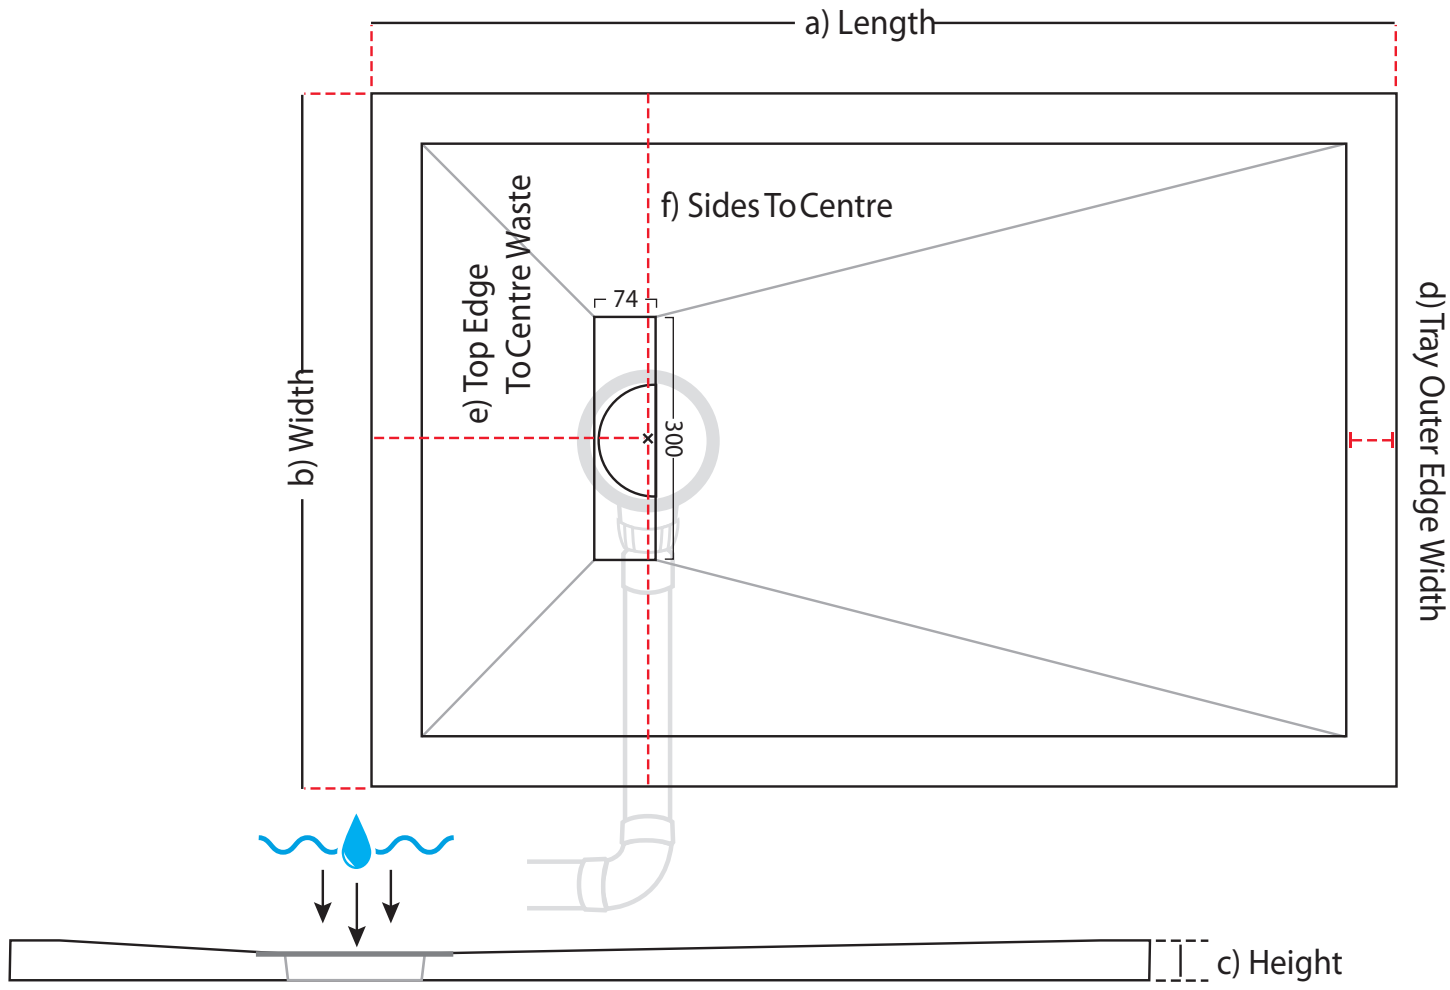

25mm - RECTANGLE ULTRA LOW PROFILE

ALL WASTE HOLE POSITIONS ARE CENTRE POINT OF THE SHOWER TRAY

25mm LINEAR - RECTANGLE ULTRA LOW PROFILE

All measurements are in millimetres (mm)

a - Length (actual size mm)	b - Width (actual size mm)	c - Height Tray heights vary (mm)	d - Outer Edge (mm)	e - Top Waste Centre (mm)	f - Side Waste Centre (mm)	Weight (kg)
1200 (1198)	900 (798)	24 - 27	60	210	450	42