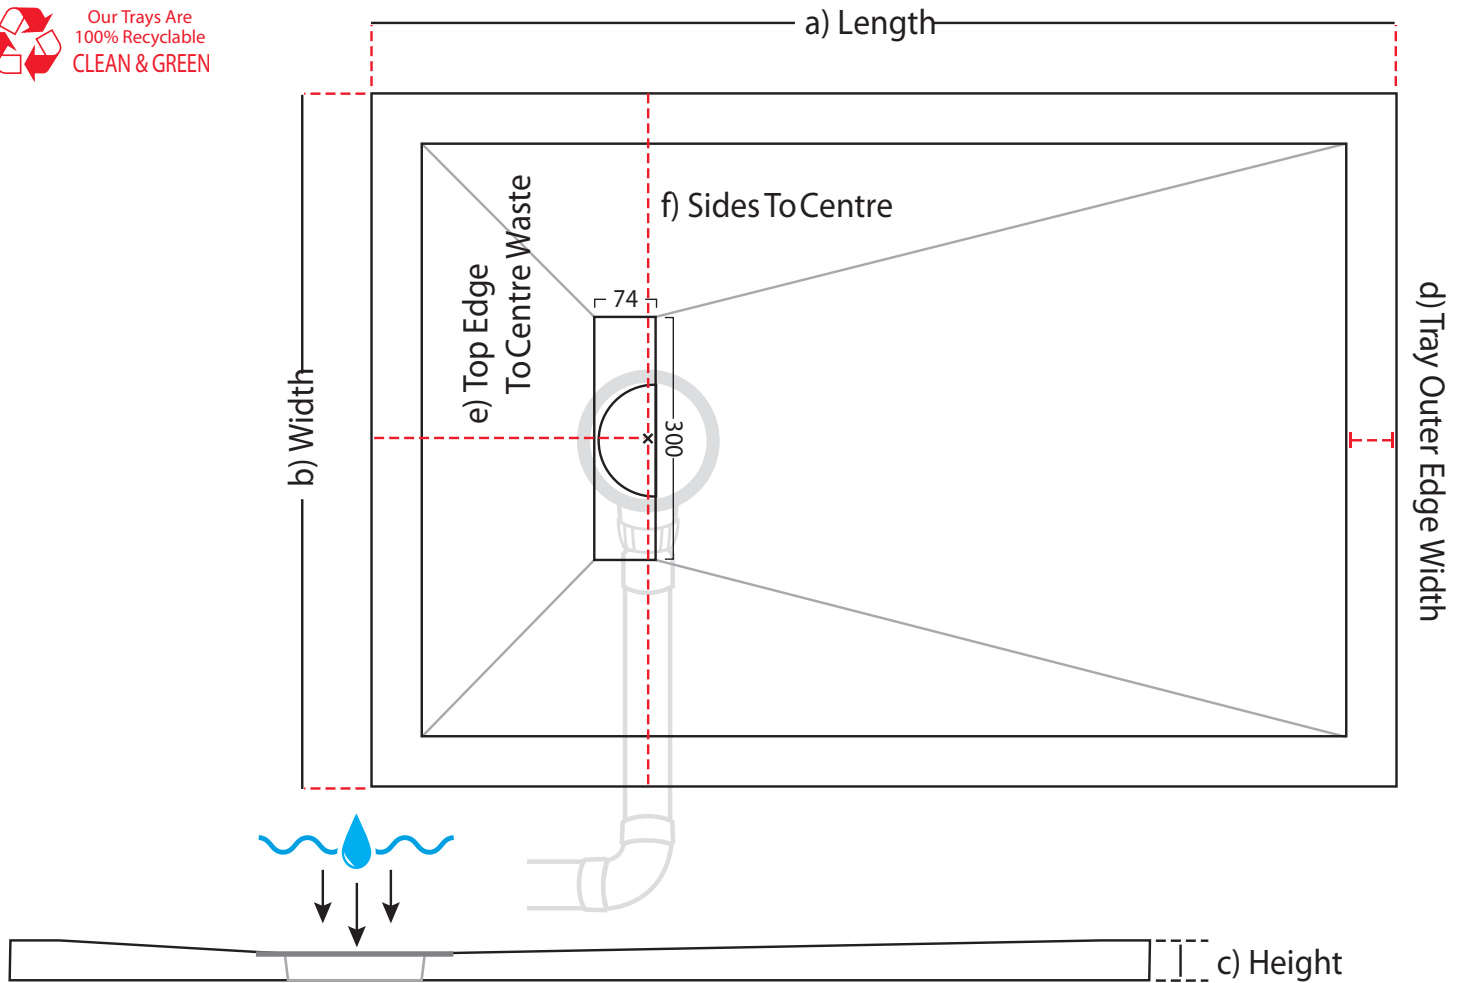

# 25mm - RECTANGLE ULTRA LOW PROFILE

ALL WASTE HOLE POSITIONS ARE CENTRE POINT OF THE SHOWER TRAY

## 25mm LINEAR - RECTANGLE ULTRA LOW PROFILE

All measurements are in millimetres (mm)

| a - Length<br>(actual size mm) | b - Width<br>(actual size mm) | c - Height<br>Tray heights vary (mm) | d - Outer Edge<br>(mm) | e - Top Waste Centre<br>(mm) | f - Side Waste Centre<br>(mm) | Weight<br>(kg) |
|--------------------------------|-------------------------------|--------------------------------------|------------------------|------------------------------|-------------------------------|----------------|
| 1500<br>(1498)                 | 900<br>(898)                  | 24 - 27                              | 60                     | 210                          | 450                           | 57             |