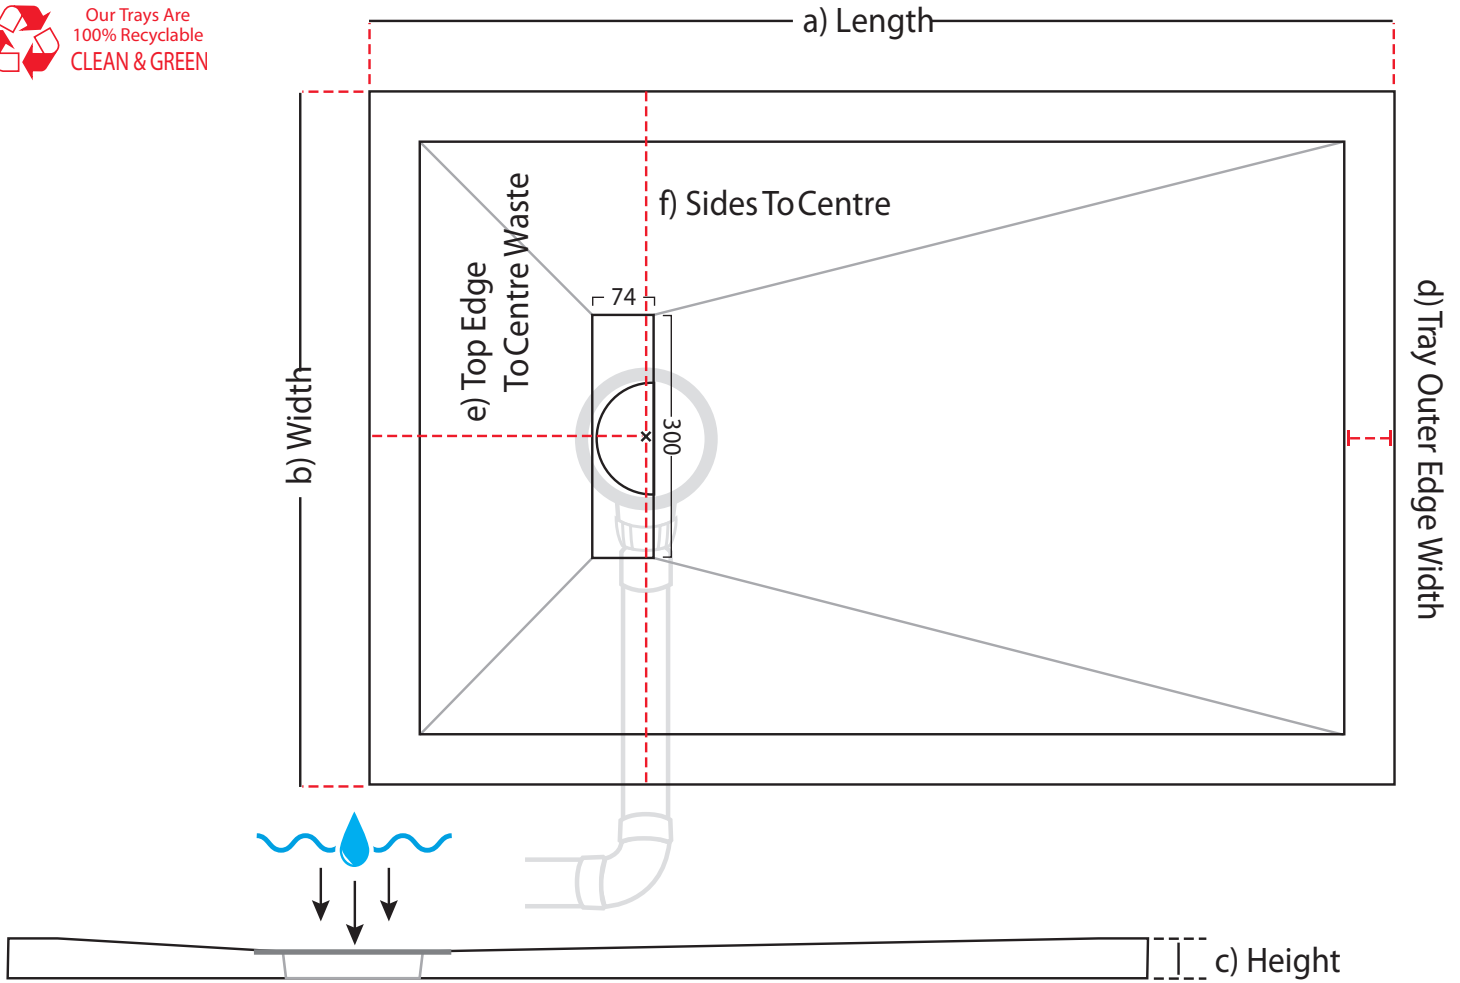

# 25mm - RECTANGLE ULTRA LOW PROFILE

ALL WASTE HOLE POSITIONS ARE CENTRE POINT OF THE SHOWER TRAY

## 25mm LINEAR - RECTANGLE ULTRA LOW PROFILE

All measurements are in millimetres (mm)

a - Length (actual size mm)	b - Width (actual size mm)	c - Height Tray heights vary (mm)	d - Outer Edge (mm)	e - Top Waste Centre (mm)	f - Side Waste Centre (mm)	Weight (kg)
1700 (1698)	900 (898)	24 - 27	60	210	450	66
