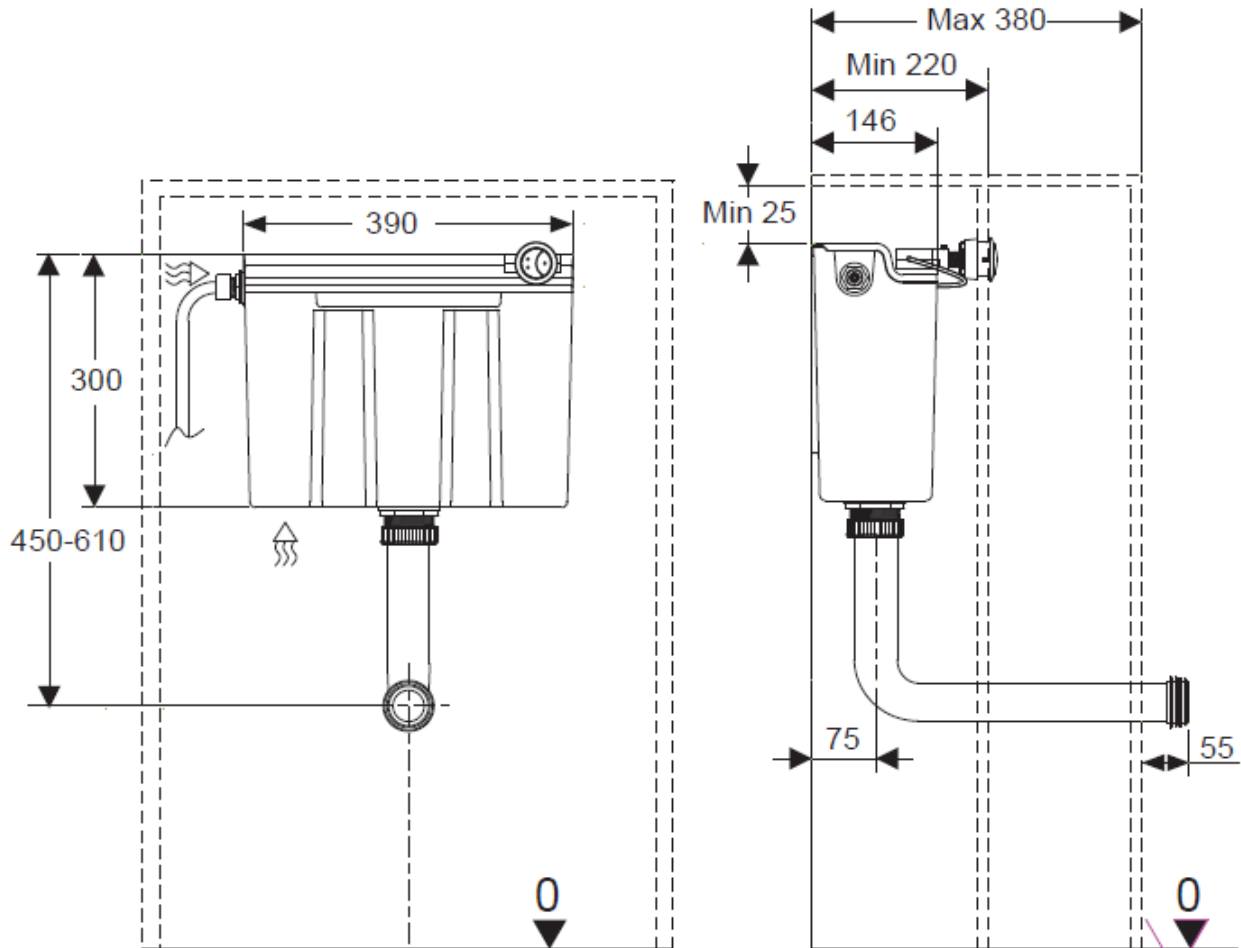

Measurements in millimetres mm

Information updated May 2017

Tel 0345 873 8840

crosswater[™]

TECHNICAL

bauhaus[™]

Furniture Cistern

For SP5492 Cistern Surrounds

WCC33X31+