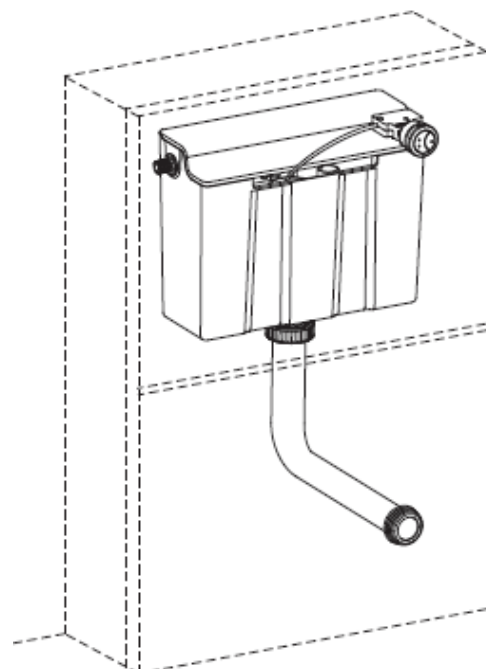

Measurements in millimetres mm

Information updated May 2017

Tel 0345 873 8840

crosswater[™]

TECHNICAL

bauhaus[™]

Furniture Cistern

For SP5492 Cistern Surrounds

WCC33X31+