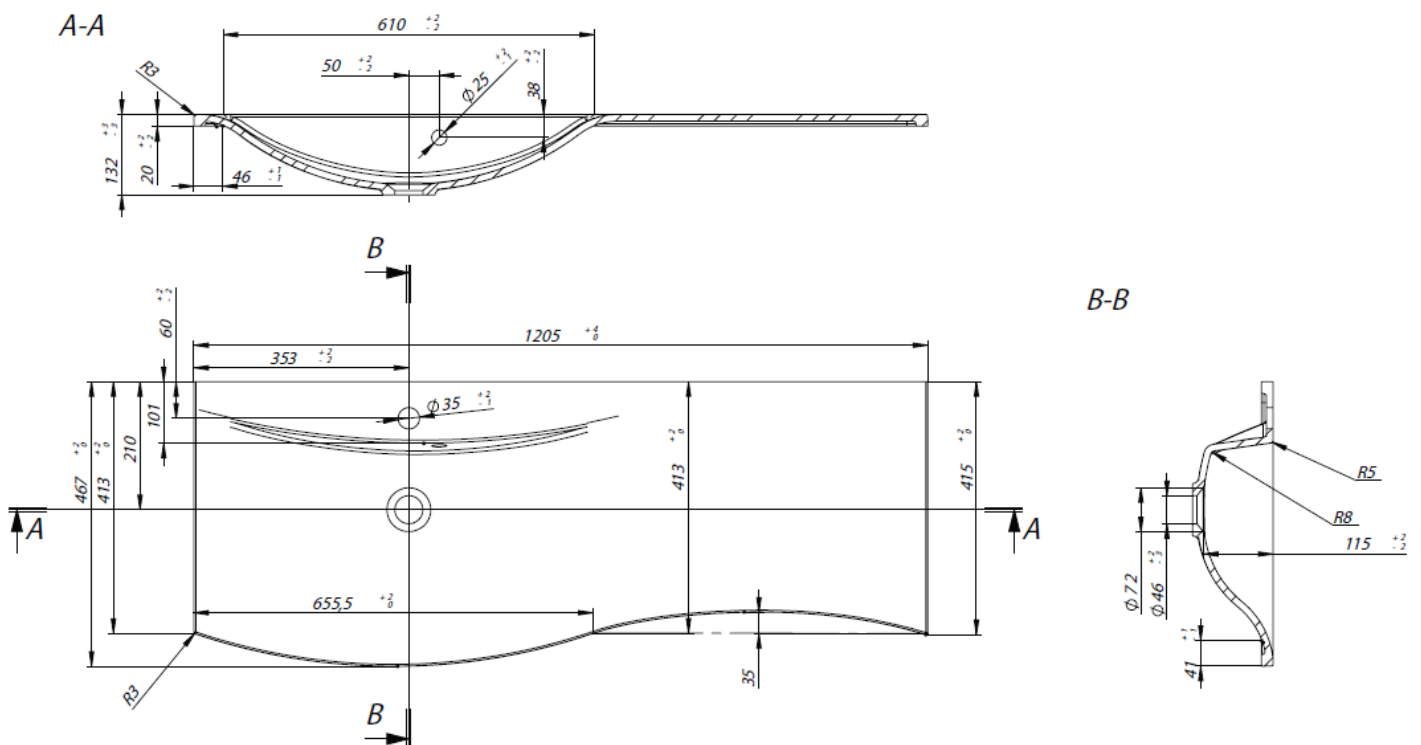

Measurements in millimetres mm

Information updated May 2017

Tel 0345 873 8840

crosswater[™]

TECHNICAL

SVELTE 1200 basin with overflow

Thermal Hardened Glass.

SE1211SIW—SE1211SCG