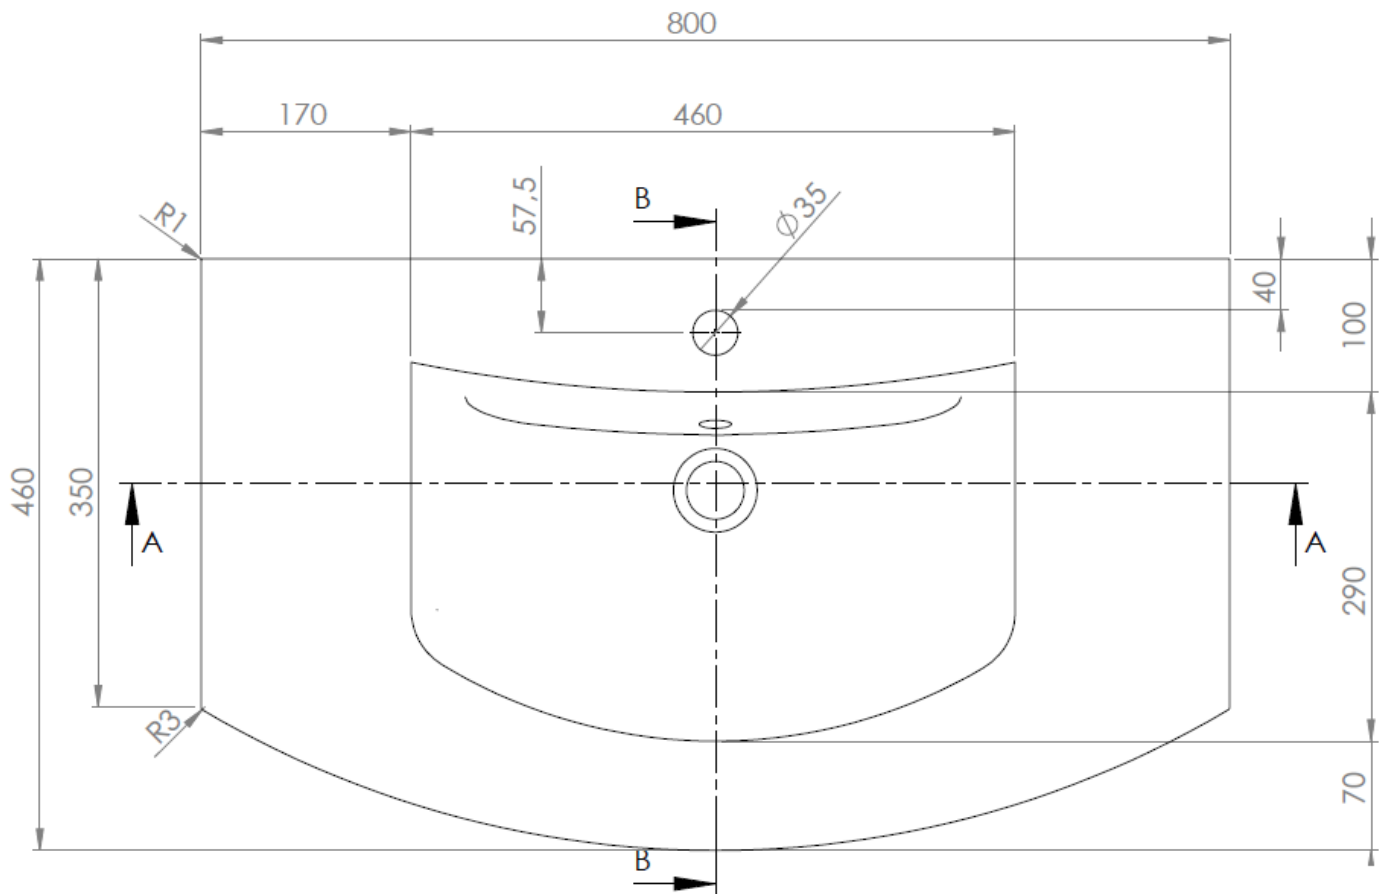

Measurements in millimetres mm

Information updated March 2018

Tel 0345 873 8840

crosswater[™]

TECHNICAL

SVELTE 800 basin with overflow

Thermal Hardened Glass.

SE0811SCG—SE0811SIW