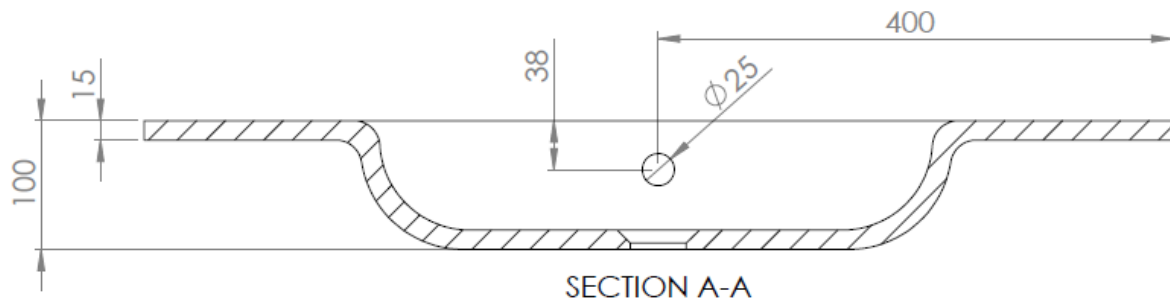

Measurements in millimetres mm

Information updated March 2018

Tel 0345 873 8840

crosswater[™]

TECHNICAL

SVELTE 800 basin with overflow

Thermal Hardened Glass.

SE0811SCG—SE0811SIW