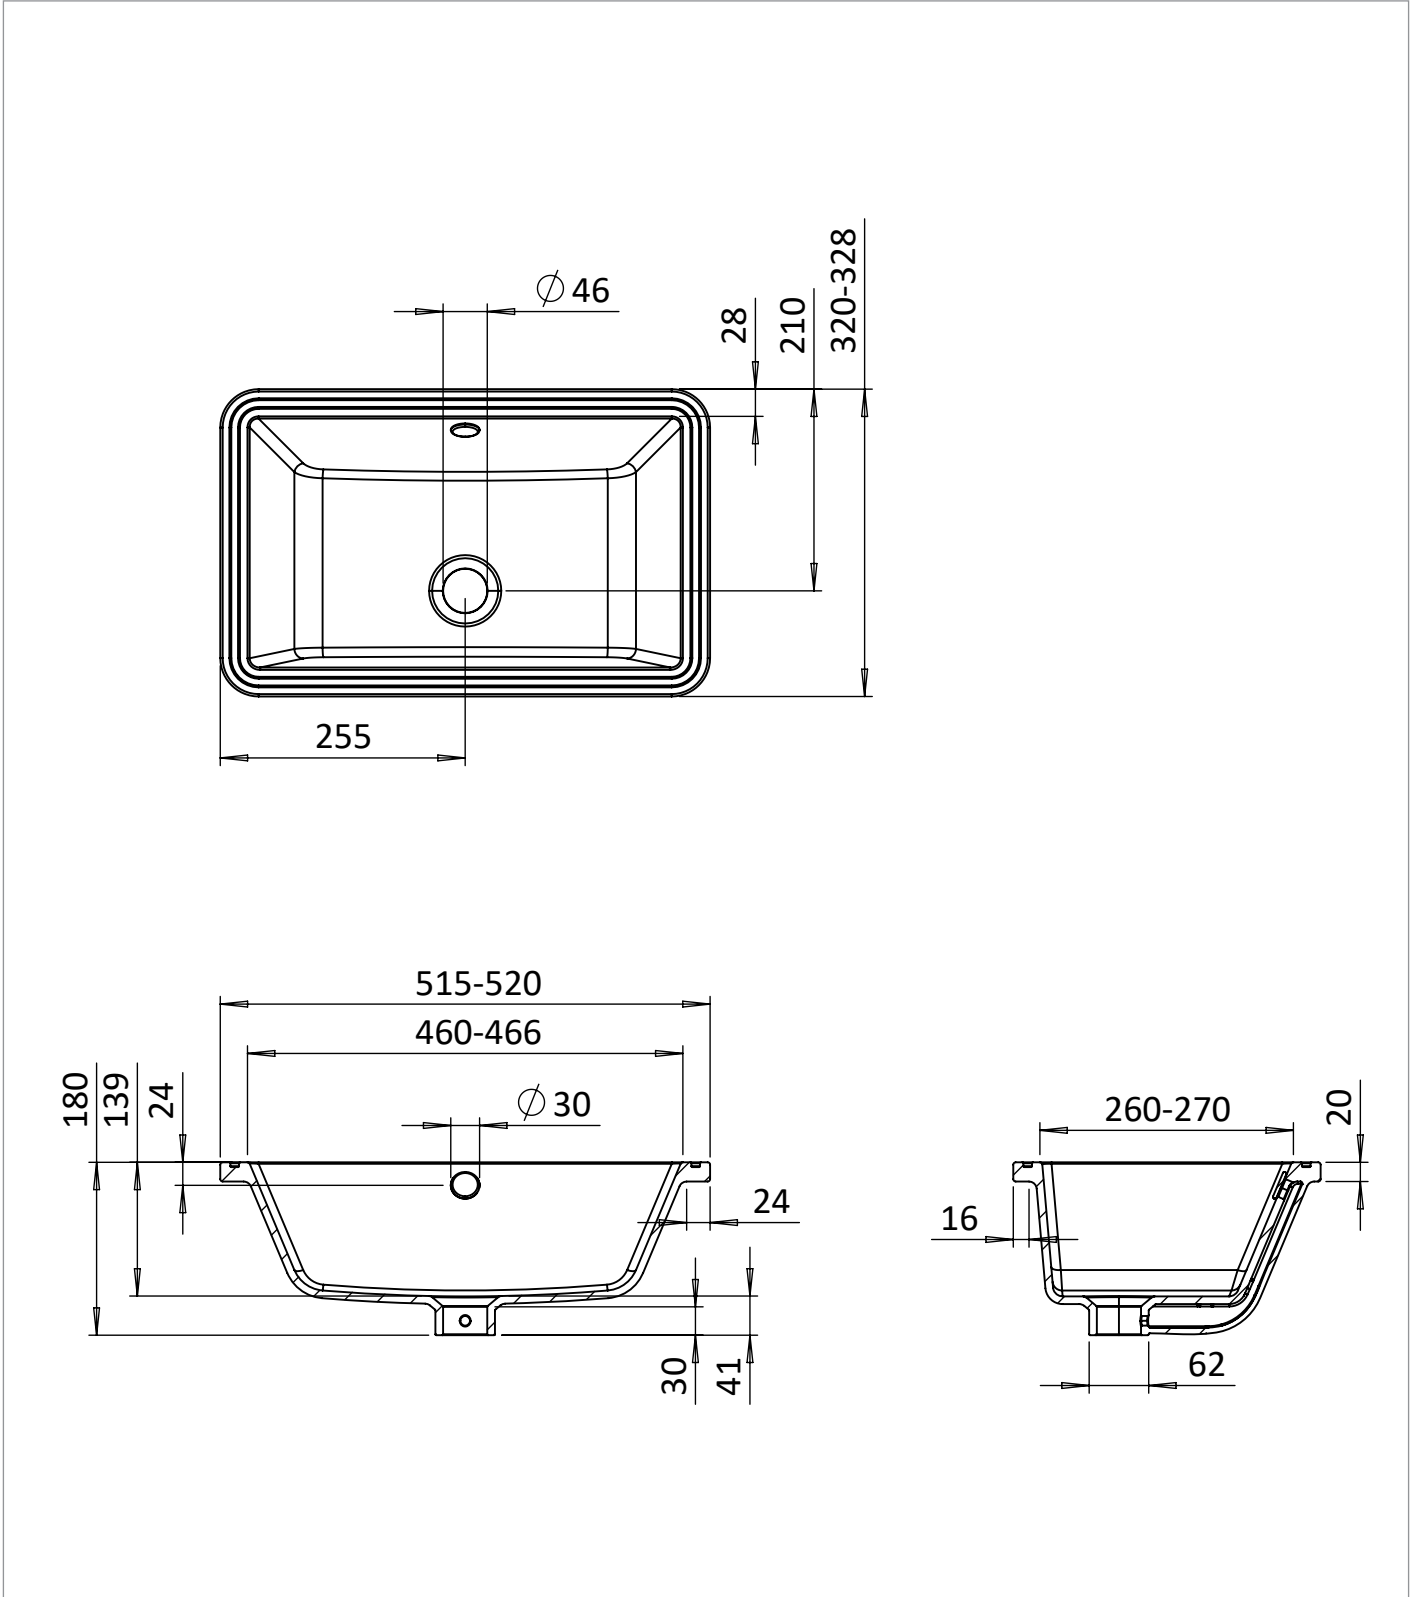

PRODUCT DATA SHEET

PRODUCT CODE

UM0051BSCW

RANGE

Undermount Basin

DESCRIPTION

Torino B Hidden Basin 510 with Overflow White

WEBSITE LINK [Click Here](#)

CATEGORY	Sanitaryware
WARRANTY DETAILS	5 Years
COLOUR	Gloss White
FINISH APPLICATION	Glazed
PRIMARY MATERIAL	Vitreous China
INSTALL TYPE	Furniture Mounted
PRODUCT WIDTH MM	520
PRODUCT HEIGHT MM	180
PRODUCT LENGTH MM	328
PRODUCT NET WEIGHT KG	8
STANDARDS	EN 14688

TAP HOLES	0
FIXINGS INCLUDED	Yes
OVERFLOW	Yes
BASIN WASTE SIZE	45

TECHNICAL DIMENSIONS

Dimensions in mm unless otherwise specified.

Tolerances (per material type) apply.

SPARES LIST

Only the parts labelled are available as spares.