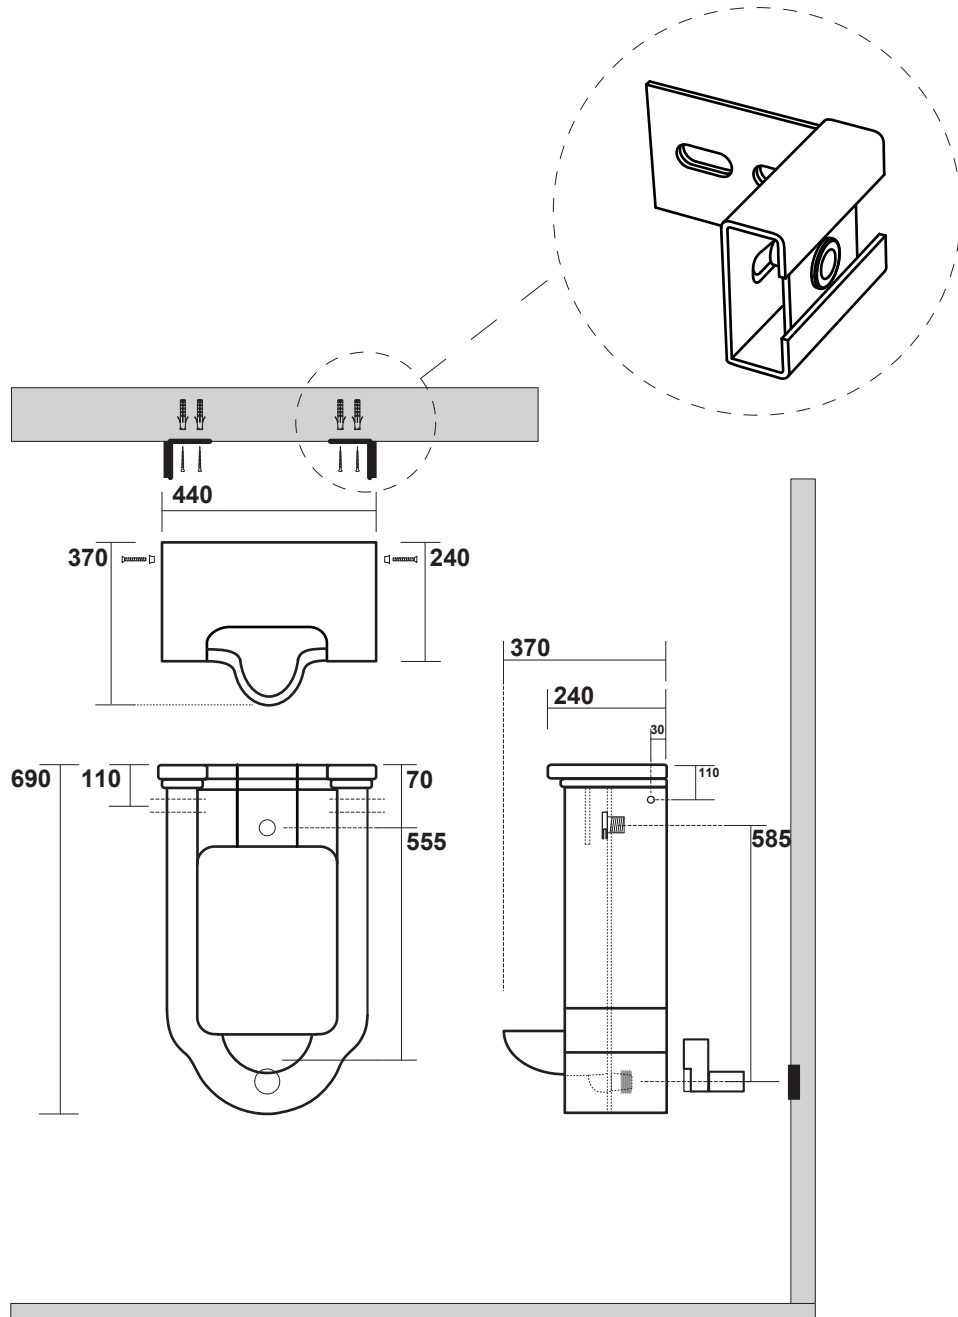

measurements in millimetres (mm)
information updated July 2015

tel | 01322 422767
web | www.crosswater.co.uk
email | technical@crosswater-holdings.co.uk

Waldorf
Bathroom Collection

Waldorf Wall Hung Urinal