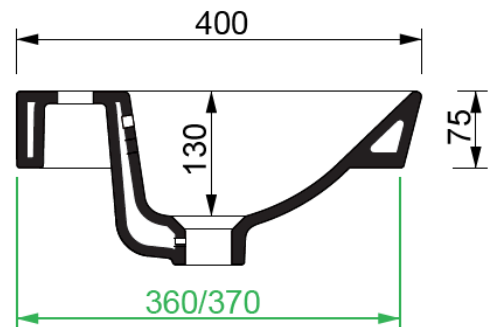

Measurements in cm

Information updated September 2017

Tel 0345 873 8840

crosswater[™]

TECHNICAL

bauhaus[™]
BY CROSSWATER

ZION Furniture Basin With Overflow

Fine Fire Clay White

ZI0711SCW

Sizes detailed could have a variation of about +/-5 % due to the changes to material characteristics during the firing processes.