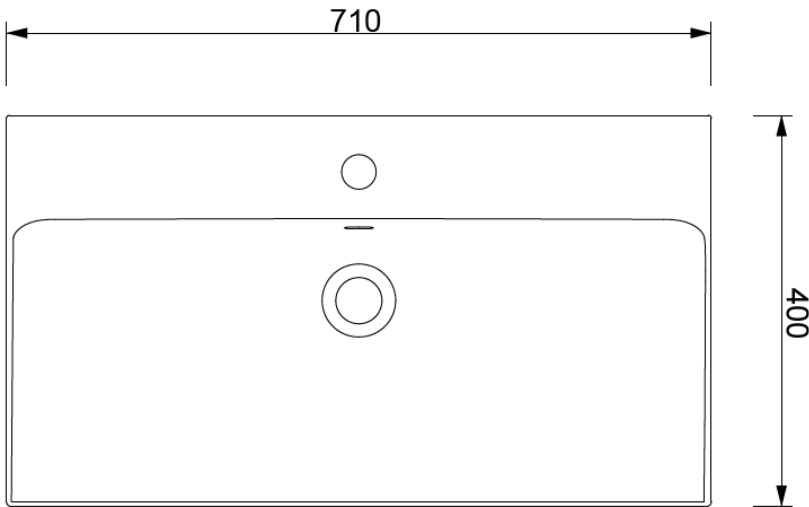

Measurements in cm

Information updated September 2017

Tel 0345 873 8840

crosswater[™]

TECHNICAL

bauhaus[™]
BY CROSSWATER

ZION Furniture Basin With Overflow

Fine Fire Clay White

ZI0711SCW

Sizes detailed could have a variation of about +/-5 % due to the changes to material characteristics during the firing processes.