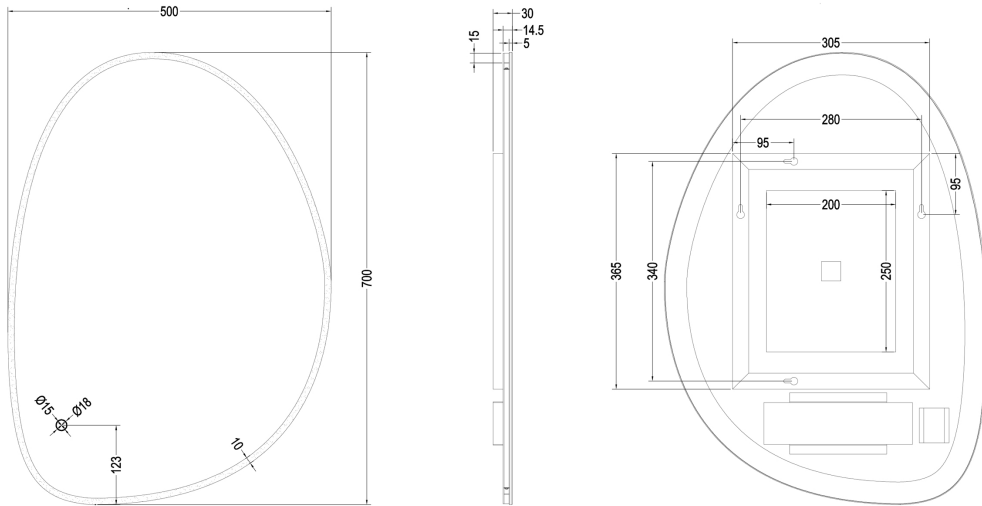

## DESCRIPTION

Mada LED Mirror 50x70cm

WEBSITE LINK [Click Here](#)

CATEGORY	Cabinets & Mirrors
WARRANTY DETAILS	5 Years
COLOUR	Clear
PRIMARY MATERIAL	Glass
SECONDARY MATERIAL	Aluminium
INSTALL TYPE	Wall Mounted
PRODUCT WIDTH MM	500
PRODUCT HEIGHT MM	700
PRODUCT DEPTH MM	30
PRODUCT NET WEIGHT KG	4.2
STANDARDS	BS EN60598, BS EN60592, BS EN62493

IP RATING MIRRORS & CABINETS	IP44
HANDING MIRROR & CABINETS	Universal
TEMPERATURE CHANGING	Yes
SHELVES ADJUSTABLE	No
SHAVER SOCKET INCLUDED	No
CABLE LENGTH (MM)	1050
COLOUR RANGE (K)	2700-6400
LUMINOUS EFFICACY (LM/W)	95lm/W
COLOUR RENDERING INDEX (RA)	85
ENERGY RATING	F
SWITCH TYPE	Touch switch
DIMMABLE	Yes
LIGHT TYPE	LED
LED WATTAGE	10.8W
DRIVER WATTAGE	15W
DE-MISTER WATTAGE	11W

## TECHNICAL DIMENSIONS

Dimensions in mm unless otherwise specified.

Tolerances (per material type) apply.