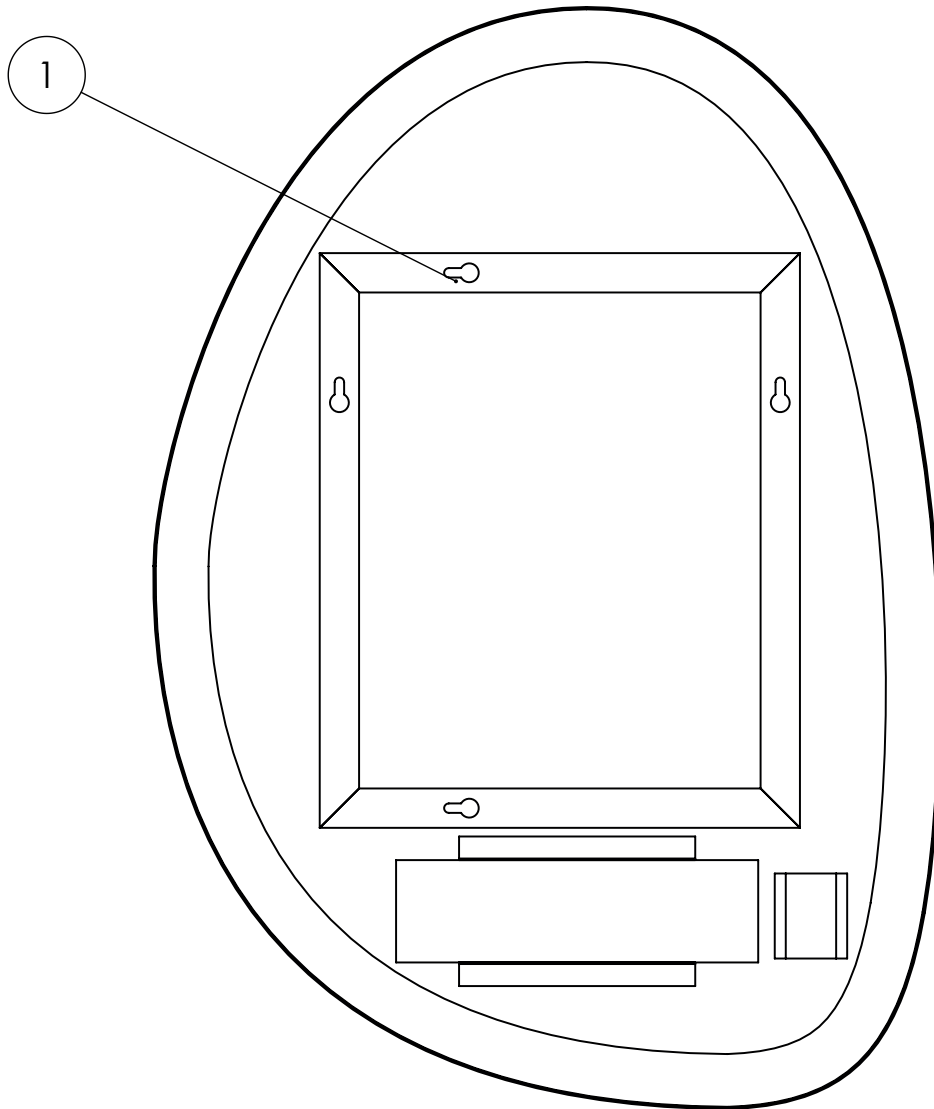

SPARES LIST

Only the parts labelled are available as spares.

NUMBER	PART CODE	DESCRIPTION
1	MIRRORFIX	Fix Screw Pack Keyhole Mirror Fix