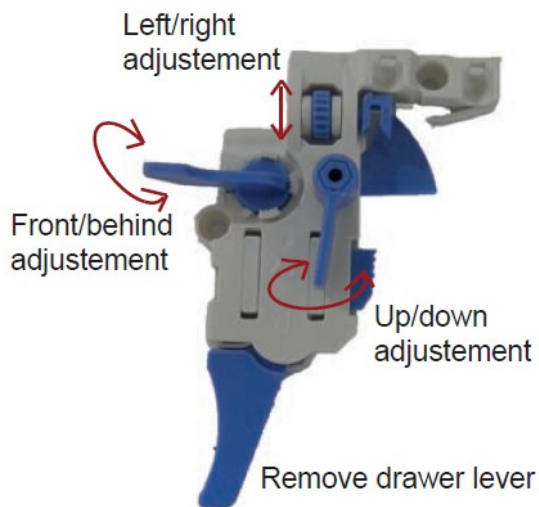

ARENA 600mm FURNITURE

TECHNICAL DATA		SPECIFICATION	
CODE No UNIT	AN6032DXX	Installation Information: The intended installation wall needs to be strong enough for the weight of the furniture and basin. Wall fixings for solid walls included.	
Required Basins	AN0611SCW - single tap hole with overflow AN0610SCW - no tap hole with overflow	Laminate finishes tested to ISO 22196 Measurement of antibacterial activity Graded Strong value of anit-bacterial effect A>3	
Recommended use:	Domestic, residential	Furniture Colours:	
Dimension Unit	w 605 x d 375 x h 320mm	Pure White Laminate	AN6032DPWG EN622 type 5
Dimension basin	w 650 x d 375/402 x h 35mm	Portland Grey Laminate	AN6032DPGM EN622 type 5
Installation:	Wall Hung	Steel Décor	AN6032DST EN622 type 5
Materials:	Carcass and drawer front 18mm Melamine faced board Drawer set 18mm Melmaine faced board	Modern Oak Décor	AN6032DMO EN622 type 5
Specification:	Full extension soft close drawers - 30kg weight capacity Anti-tip wall hangers 170Kg capacity	Handle Colour options:	
Weight:	22kg	IF_HANDLEC	Chrome
Fitting:	Wall hangers integrated into carcass Wall brackets supplied	IF_HANDLEBM	Matt Black
Required Fitting:	BSW0103WG Click Clack Basin waste with Ceramic Cover	IF_HANDLEF	Brushed Brass effect
Advised Fitting:	Space saving 50mm seal trap BTR0510W	IF_HANDLEV	Stainless Steel Effect
Option Accessories:	Handles - see right		
Warranty	10 years on furniture, lifetime on ceramic basin		

ARENA 600mm FURNITURE

Drawer adjustment

SPARE PARTS		
CODE No	Description	
RUNNERS_D26S27HR	Pair of Soft Close Drawer Runners Use with AN6000D, AN7000D and AN1000D under basin	
RUNNERS_D26S30HR	Pair of Soft Close Drawer Runners AN1000D under worktop	
WB63450050ZN	Wall brackets set for Arena Furniture	