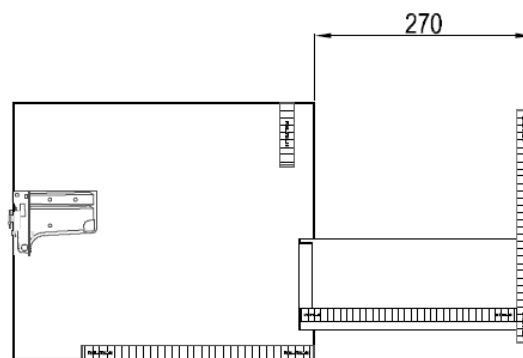

ARENA 600mm FURNITURE

TECHNICAL DATA		SPECIFICATION	
CODE No UNIT	AN6032DXX	Installation Information: The intended installation wall needs to be strong enough for the weight of the furniture and basin. Wall fixings for solid walls included.	
Required Basins	AN0611SCW - single tap hole with overflow AN0610SCW - no tap hole with overflow	Laminate finishes tested to ISO 22196 Measurement of antibacterial activity Graded Strong value of anit-bacterial effect A>3	
Recommended use:	Domestic, residential	Furniture Colours:	
Dimension Unit	w 605 x d 375 x h 320mm	Pure White Laminate	AN6032DPWG EN622 type 5
Dimension basin	w 650 x d 375/402 x h 35mm	Portland Grey Laminate	AN6032DPGM EN622 type 5
Installation:	Wall Hung	Steel Décor	AN6032DST EN622 type 5
Materials:	Carcass and drawer front 18mm Melamine faced board Drawer set 18mm Melmaine faced board	Modern Oak Décor	AN6032DMO EN622 type 5
Specification:	Full extension soft close drawers - 30kg weight capacity Anti-tip wall hangers 170Kg capacity	Handle Colour options:	
Weight:	22kg	IF_HANDLEC	Chrome
Fitting:	Wall hangers integrated into carcass Wall brackets supplied	IF_HANDLEBM	Matt Black
Required Fitting:	BSW0103WG Click Clack Basin waste with Ceramic Cover	IF_HANDLEF	Brushed Brass effect
Advised Fitting:	Space saving 50mm seal trap BTR0510W	IF_HANDLEV	Stainless Steel Effect
Option Accessories:	Handles - see right		
Warranty	10 years on furniture, lifetime on ceramic basin		

ARENA 600mm FURNITURE

Drawer adjustment

SPARE PARTS		
CODE No	Description	
RUNNERS_D26S27HR	Pair of Soft Close Drawer Runners Use with AN6000D, AN7000D and AN1000D under basin	
RUNNERS_D26S30HR	Pair of Soft Close Drawer Runners AN1000D under worktop	
WB63450050ZN	Wall brackets set for Arena Furniture	