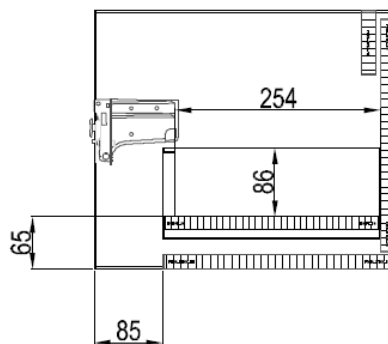

ARENA 600mm FURNITURE

TECHNICAL DATA		SPECIFICATION	
CODE No UNIT	AN6032DXX	Installation Information: The intended installation wall needs to be strong enough for the weight of the furniture and basin. Wall fixings for solid walls included.	
Required Basins	AN0611SCW - single tap hole with overflow AN0610SCW - no tap hole with overflow	Laminate finishes tested to ISO 22196 Measurement of antibacterial activity Graded Strong value of anit-bacterial effect A>3	
Recommended use:	Domestic, residential	Furniture Colours:	
Dimension Unit	w 605 x d 375 x h 320mm	Pure White Laminate	AN6032DPWG EN622 type 5
Dimension basin	w 650 x d 375/402 x h 35mm	Portland Grey Laminate	AN6032DPGM EN622 type 5
Installation:	Wall Hung	Steel Décor	AN6032DST EN622 type 5
Materials:	Carcass and drawer front 18mm Melamine faced board Drawer set 18mm Melmaine faced board	Modern Oak Décor	AN6032DMO EN622 type 5
Specification:	Full extension soft close drawers - 30kg weight capacity Anti-tip wall hangers 170Kg capacity	Handle Colour options:	
Weight:	22kg	IF_HANDLEC	Chrome
Fitting:	Wall hangers integrated into carcass Wall brackets supplied	IF_HANDLEBM	Matt Black
Required Fitting:	BSW0103WG Click Clack Basin waste with Ceramic Cover	IF_HANDLEF	Brushed Brass effect
Advised Fitting:	Space saving 50mm seal trap BTR0510W	IF_HANDLEV	Stainless Steel Effect
Option Accessories:	Handles - see right		
Warranty	10 years on furniture, lifetime on ceramic basin		

ARENA 600mm FURNITURE

Drawer adjustment

SPARE PARTS		
CODE No	Description	
RUNNERS_D26S27HR	Pair of Soft Close Drawer Runners Use with AN6000D, AN7000D and AN1000D under basin	
RUNNERS_D26S30HR	Pair of Soft Close Drawer Runners AN1000D under worktop	
WB63450050ZN	Wall brackets set for Arena Furniture	