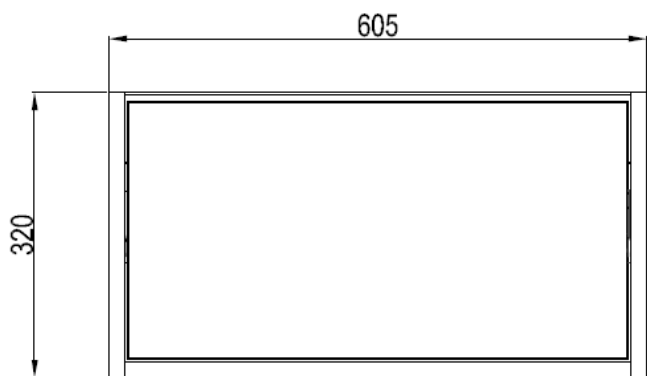

ARENA 600mm FURNITURE

TECHNICAL DATA		SPECIFICATION	
CODE No UNIT	AN6032DXX	Installation Information: The intended installation wall needs to be strong enough for the weight of the furniture and basin. Wall fixings for solid walls included.	
Required Basins	AN0611SCW - single tap hole with overflow AN0610SCW - no tap hole with overflow	Laminate finishes tested to ISO 22196 Measurement of antibacterial activity Graded Strong value of anit-bacterial effect A>3	
Recommended use:	Domestic, residential	Furniture Colours:	
Dimension Unit	w 605 x d 375 x h 320mm	Pure White Laminate	AN6032DPWG EN622 type 5
Dimension basin	w 650 x d 375/402 x h 35mm	Portland Grey Laminate	AN6032DPGM EN622 type 5
Installation:	Wall Hung	Steel Décor	AN6032DST EN622 type 5
Materials:	Carcass and drawer front 18mm Melamine faced board Drawer set 18mm Melmaine faced board	Modern Oak Décor	AN6032DMO EN622 type 5
Specification:	Full extension soft close drawers - 30kg weight capacity Anti-tip wall hangers 170Kg capacity	Handle Colour options:	
Weight:	22kg	IF_HANDLEC	Chrome
Fitting:	Wall hangers integrated into carcass Wall brackets supplied	IF_HANDLEBM	Matt Black
Required Fitting:	BSW0103WG Click Clack Basin waste with Ceramic Cover	IF_HANDLEF	Brushed Brass effect
Advised Fitting:	Space saving 50mm seal trap BTR0510W	IF_HANDLEV	Stainless Steel Effect
Option Accessories:	Handles - see right		
Warranty	10 years on furniture, lifetime on ceramic basin		