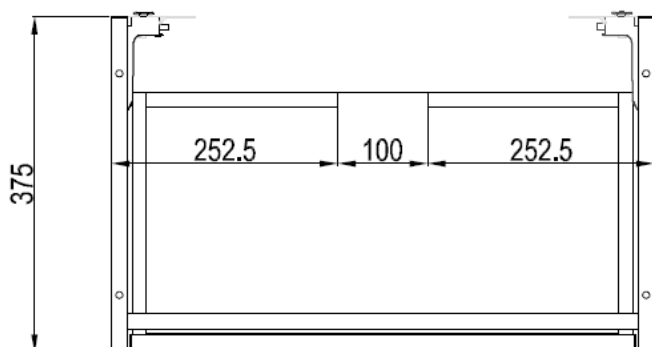

ARENA 600mm FURNITURE

TECHNICAL DATA		SPECIFICATION	
CODE No UNIT	AN6032DXX	Installation Information: The intended installation wall needs to be strong enough for the weight of the furniture and basin. Wall fixings for solid walls included.	
Required Basins	AN0611SCW - single tap hole with overflow AN0610SCW - no tap hole with overflow	Laminate finishes tested to ISO 22196 Measurement of antibacterial activity Graded Strong value of anit-bacterial effect A>3	
Recommended use:	Domestic, residential	Furniture Colours:	
Dimension Unit	w 605 x d 375 x h 320mm	Pure White Laminate	AN6032DPWG EN622 type 5
Dimension basin	w 650 x d 375/402 x h 35mm	Portland Grey Laminate	AN6032DPGM EN622 type 5
Installation:	Wall Hung	Steel Décor	AN6032DST EN622 type 5
Materials:	Carcass and drawer front 18mm Melamine faced board Drawer set 18mm Melmaine faced board	Modern Oak Décor	AN6032DMO EN622 type 5
Specification:	Full extension soft close drawers - 30kg weight capacity Anti-tip wall hangers 170Kg capacity	Handle Colour options:	
Weight:	22kg	IF_HANDLEC	Chrome
Fitting:	Wall hangers integrated into carcass Wall brackets supplied	IF_HANDLEBM	Matt Black
Required Fitting:	BSW0103WG Click Clack Basin waste with Ceramic Cover	IF_HANDLEF	Brushed Brass effect
Advised Fitting:	Space saving 50mm seal trap BTR0510W	IF_HANDLEV	Stainless Steel Effect
Option Accessories:	Handles - see right		
Warranty	10 years on furniture, lifetime on ceramic basin		

ARENA 600mm FURNITURE

Drawer adjustment

SPARE PARTS		
CODE No	Description	
RUNNERS_D26S27HR	Pair of Soft Close Drawer Runners Use with AN6000D, AN7000D and AN1000D under basin	
RUNNERS_D26S30HR	Pair of Soft Close Drawer Runners AN1000D under worktop	
WB63450050ZN	Wall brackets set for Arena Furniture	