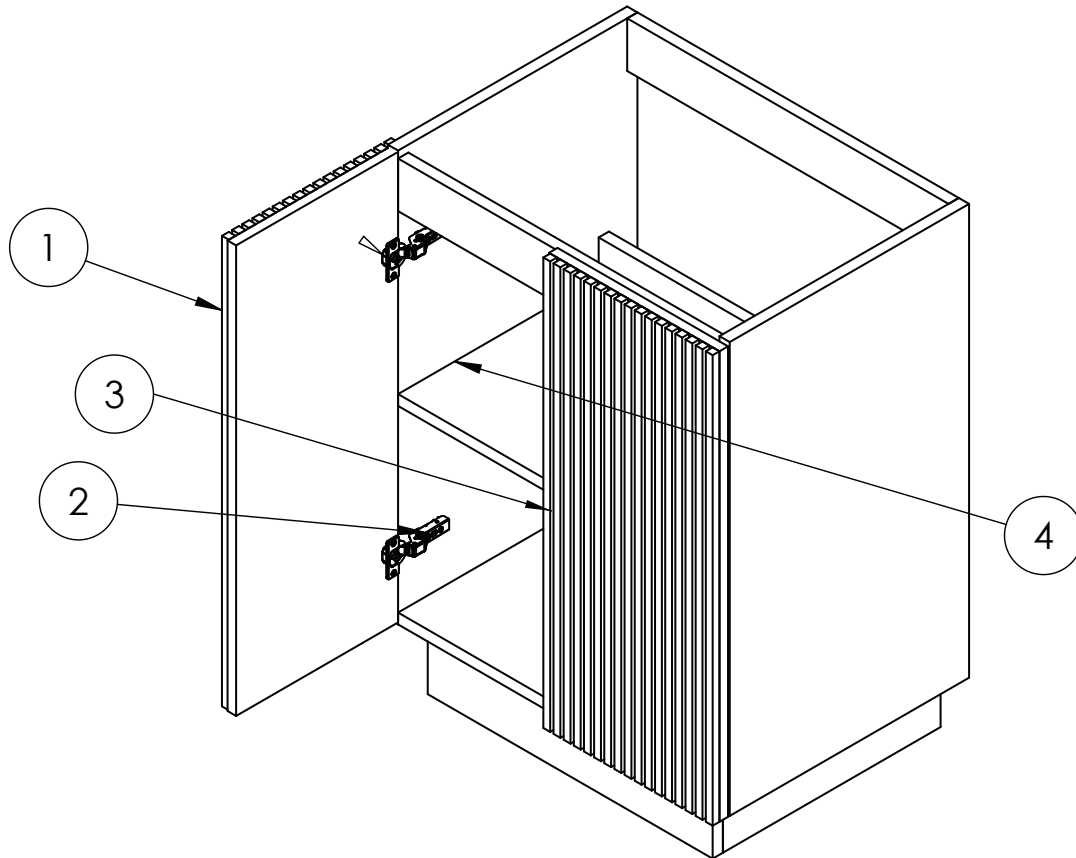

## TECHNICAL DIMENSIONS

Dimensions in mm unless otherwise specified.

Tolerances (per material type) apply.

## SPARES LIST

Only the parts labelled are available as spares.

NUMBER	PART CODE	DESCRIPTION
1	DF_LM6000FSDSTAN	Limit 600mm Floorstanding Door Front Steelwood
	DF_LM6000FSDMOAN	Limit 600mm Floorstanding Door Front Modern Oak
	DF_LM6000FSDRWAN	Limit 600mm Floorstanding Door Front Royal Walnut
	DF_LM6000FSDWSAN	Limit 600mm Floorstanding Door Front Warm Stone
2	LIMITHINGE	Limit Door Hinges
3	LIMITPUSHOPEN	Limit Push to Open Mechanism
4	LIMITPINS	Limit Shelf Pins