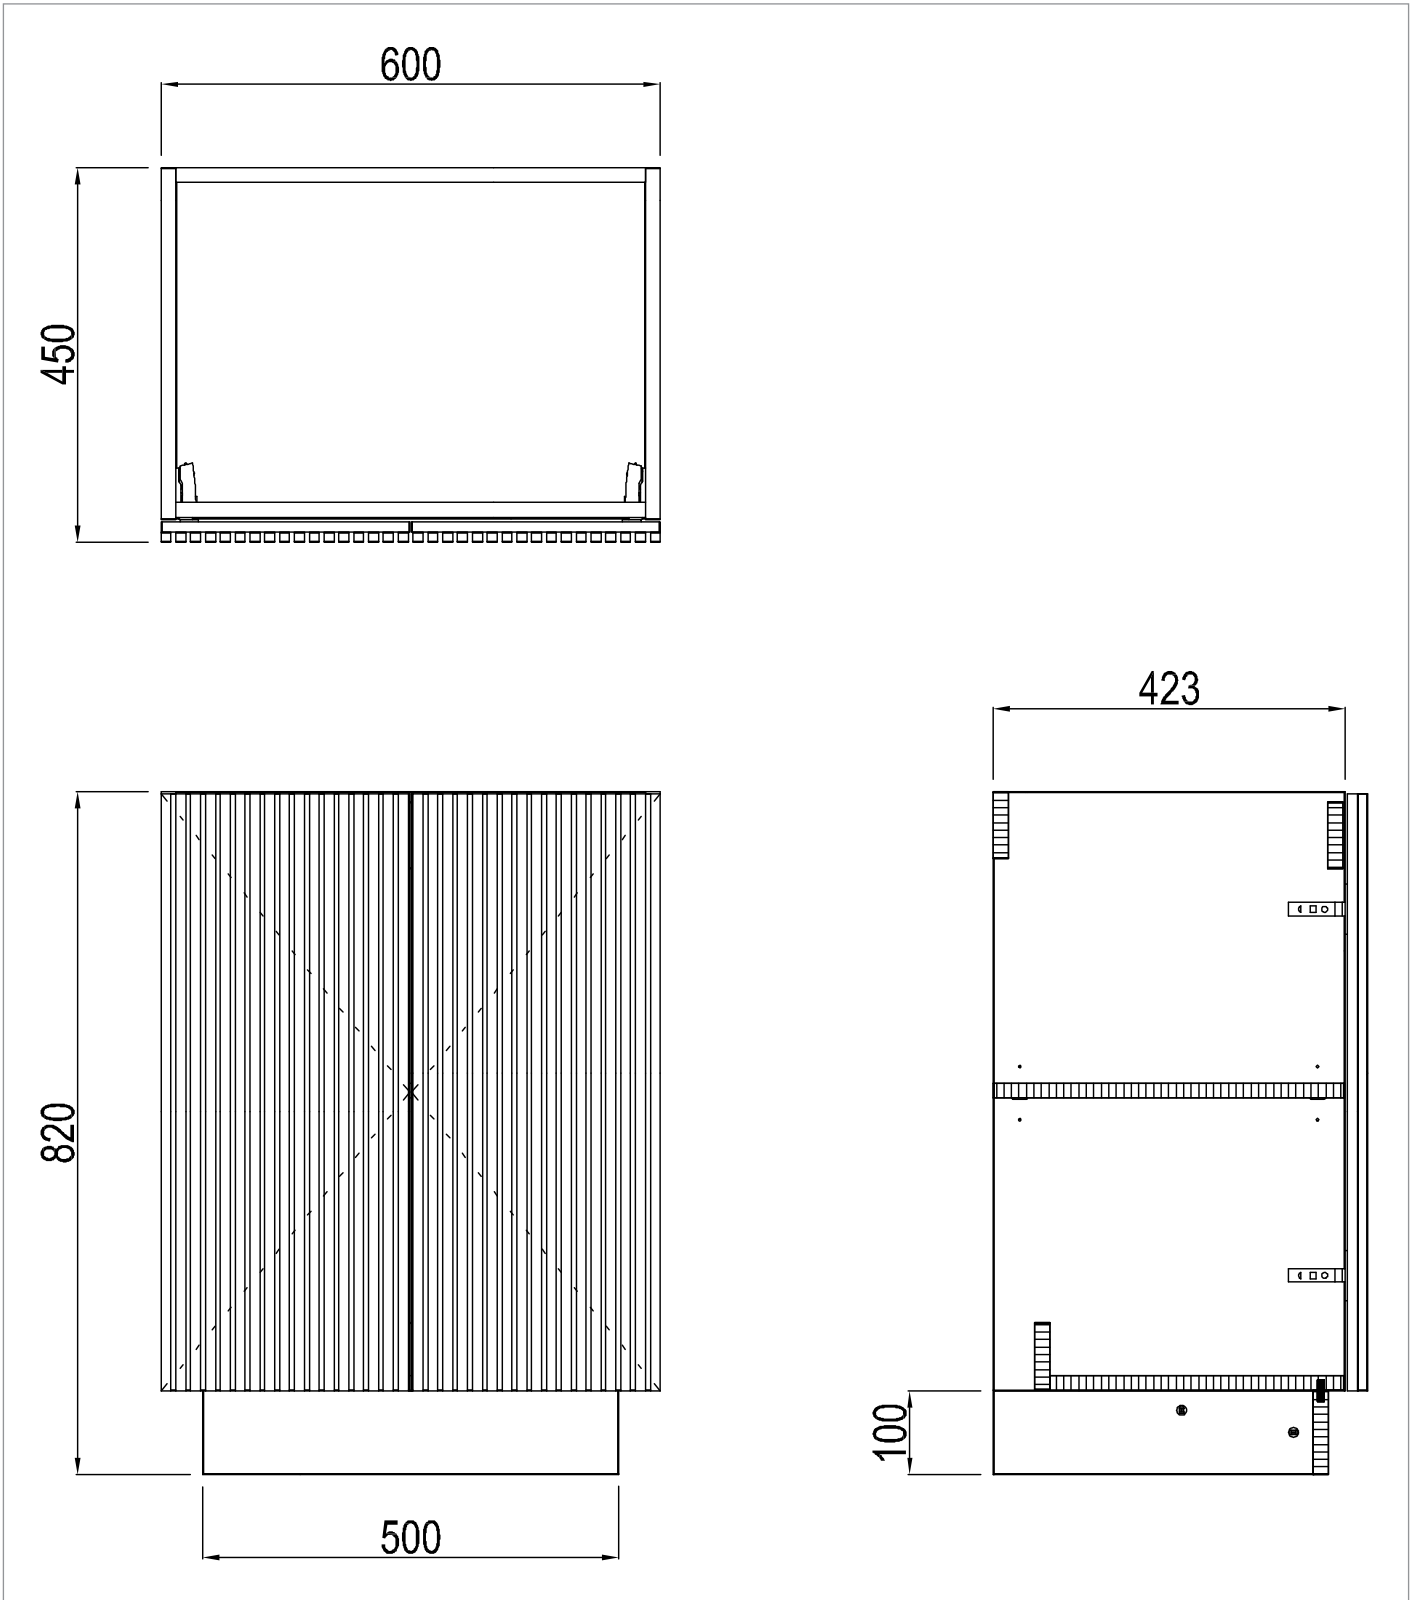

## DESCRIPTION

Limit 600mm Floorstanding Door Unit  
Modern Oak

CATEGORY	Furniture
WARRANTY DETAILS	10 Years
COLOUR	Modern Oak
FINISH APPLICATION	Melamine
PRIMARY MATERIAL	MFC
SECONDARY MATERIAL	MDF
INSTALL TYPE	Floor Standing
PRODUCT WIDTH MM	600
PRODUCT HEIGHT MM	820
PRODUCT DEPTH MM	450
PRODUCT NET WEIGHT KG	24.5
STANDARDS	No

COLOUR CODE / REFERENCE	H3131 ST12
DRAWER BOX	0
DRAWER RUNNERS	0
WALL HANGERS	No
ADJUSTABLE FEET	No
DRAWER OPERATION	No

## TECHNICAL DIMENSIONS

Dimensions in mm unless otherwise specified.

Tolerances (per material type) apply.