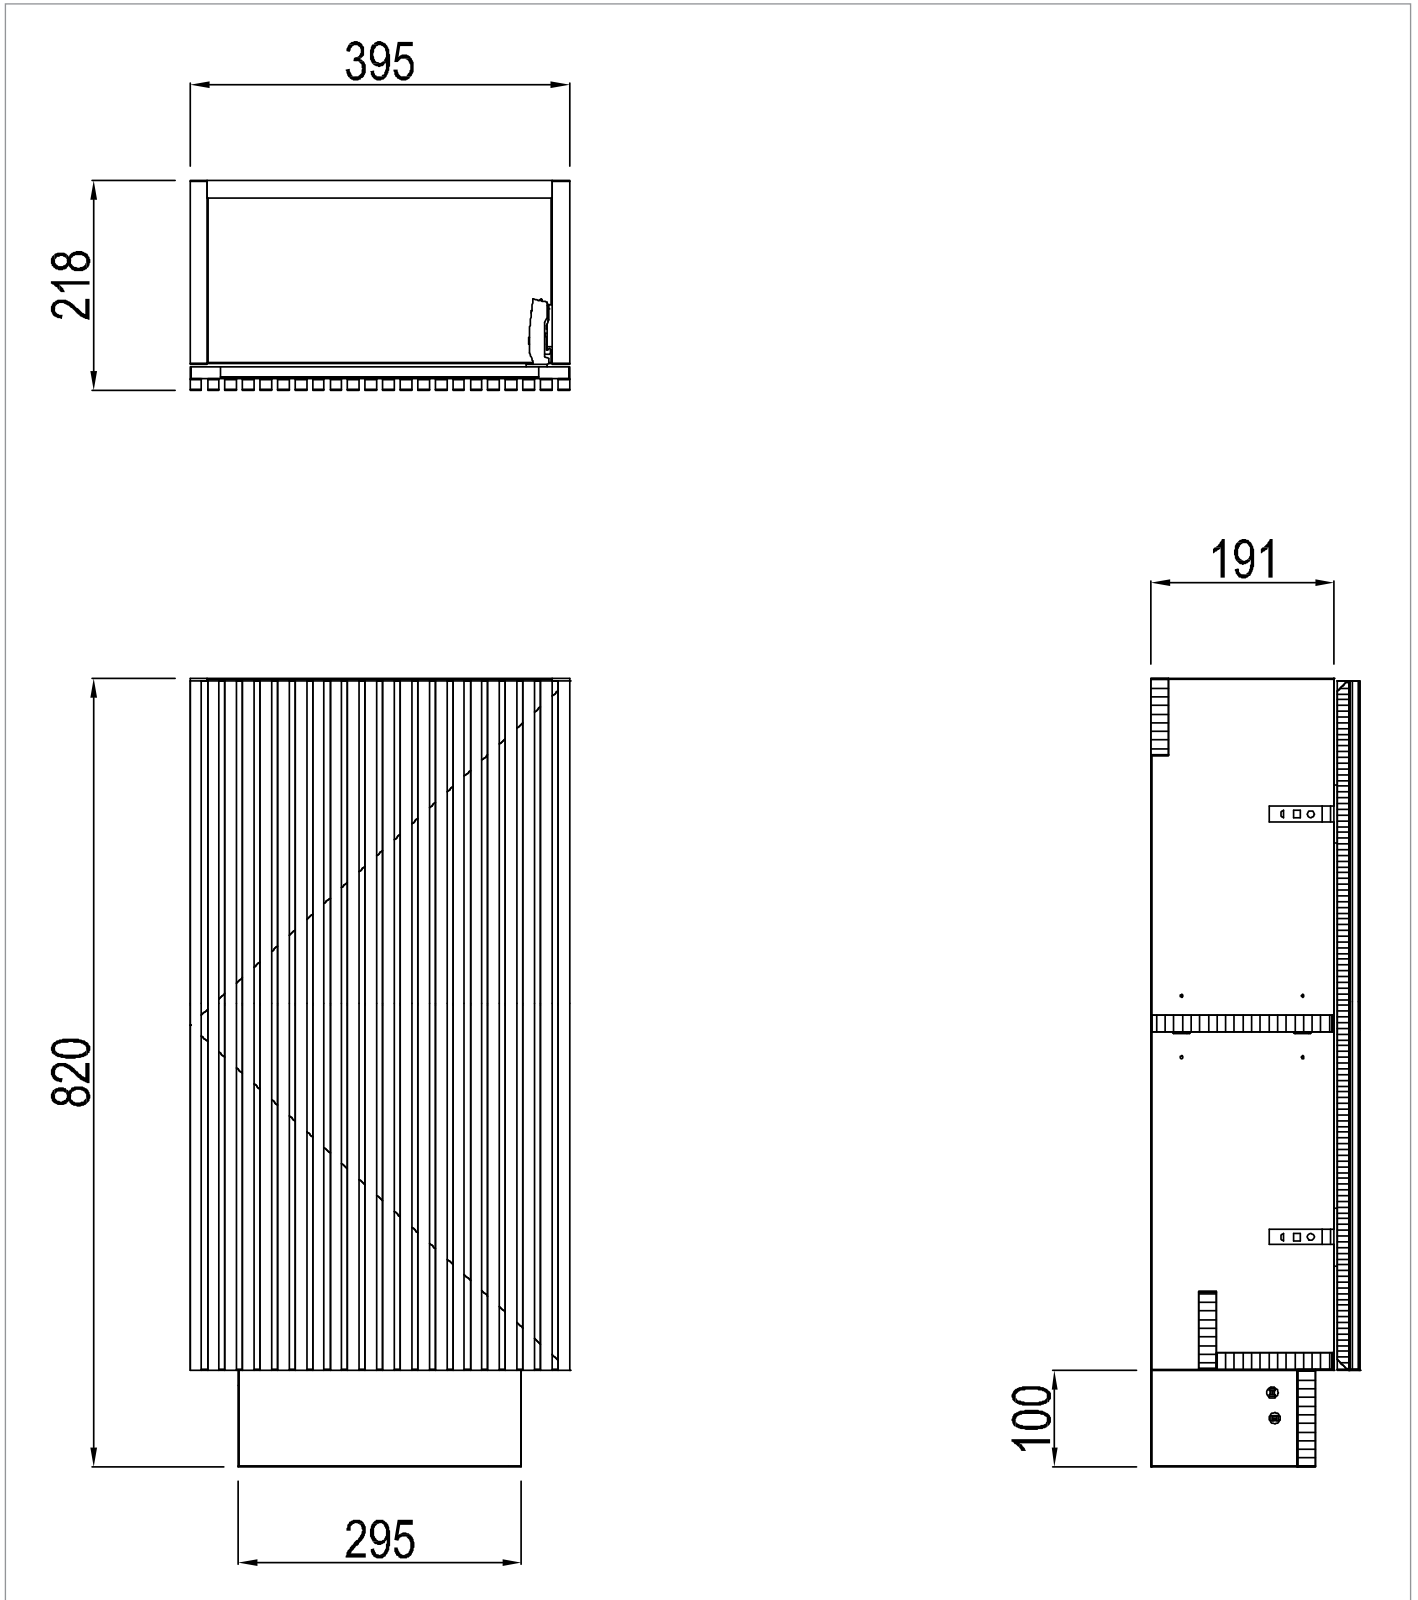

## DESCRIPTION

Limit 400mm Cloakroom Floorstanding Door Unit Modern Oak

CATEGORY	Furniture
WARRANTY DETAILS	10 Years
COLOUR	Modern Oak
FINISH APPLICATION	Melamine
PRIMARY MATERIAL	MFC
SECONDARY MATERIAL	MDF
INSTALL TYPE	Floor Standing
PRODUCT WIDTH MM	395
PRODUCT HEIGHT MM	820
PRODUCT DEPTH MM	218
PRODUCT NET WEIGHT KG	11.5
STANDARDS	No

## TECHNICAL DIMENSIONS

Dimensions in mm unless otherwise specified.

Tolerances (per material type) apply.