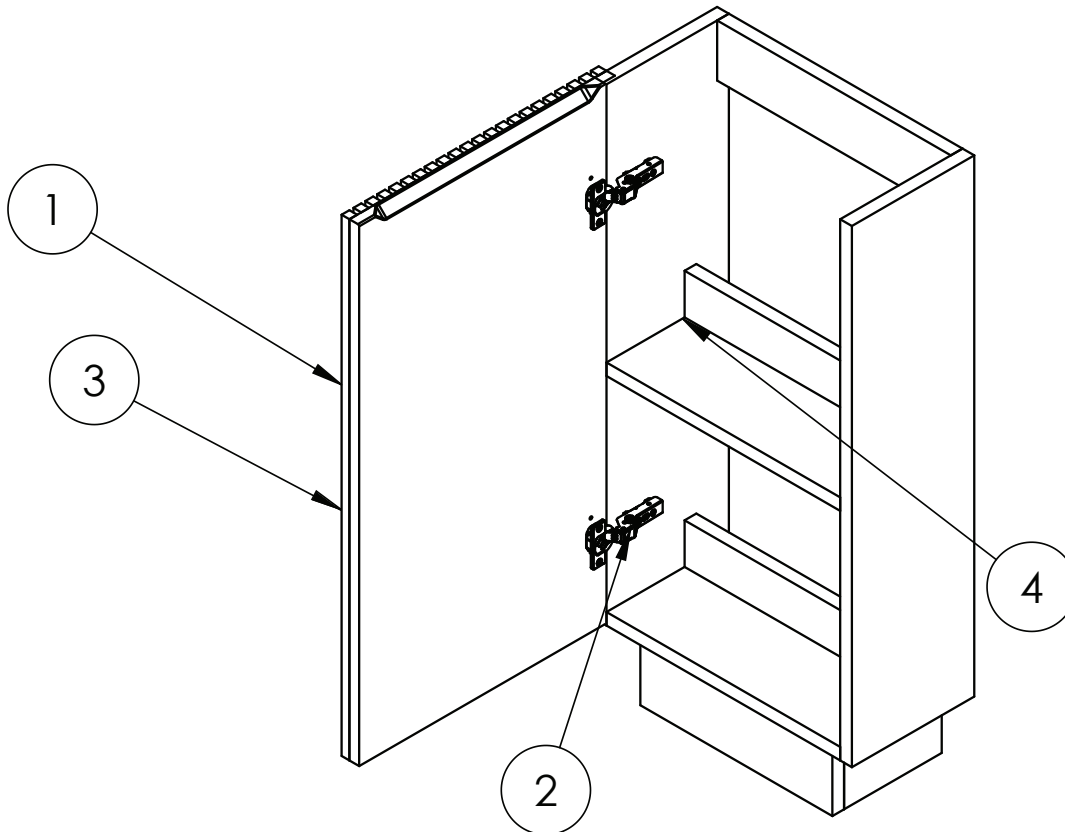

## TECHNICAL DIMENSIONS

Dimensions in mm unless otherwise specified.

Tolerances (per material type) apply.

## SPARES LIST

Only the parts labelled are available as spares.

NUMBER	PART CODE	DESCRIPTION
1	DF_LM4000FSDWSAN	Limit 400mm FS Cloakroom Door Front Warm Stone
	DF_LM4000FSDRWAN	Limit 400mm FS Cloakroom Door Front Royal Walnut
	DF_LM4000FSDMOAN	Limit 400mm FS Cloakroom Door Front Modern Oak
	DF_LM4000FSDSTAN	Limit 400mm FS Cloakroom Door Front Steelwood
2	LIMITHINGE	Limit Door Hinges
3	LIMITPUSHOPEN	Limit Push to Open Mechanism
4	LIMITPINS	Limit Shelf Pins