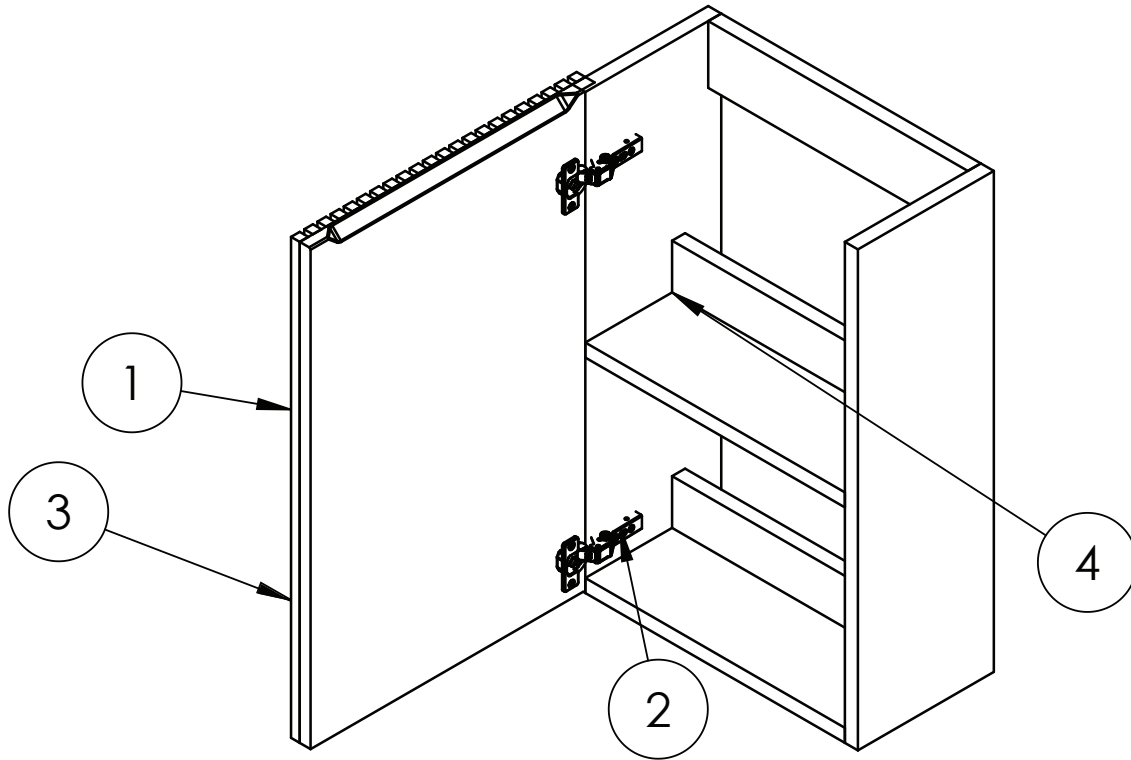

PRODUCT DATA SHEET

PRODUCT CODE

LM4000WHDSTAN

RANGE

Limit

DESCRIPTION

Limit 400mm Cloakroom Wall Hung Door Unit Steelwood

CATEGORY	Furniture
WARRANTY DETAILS	10 Years
COLOUR	Steelwood
FINISH APPLICATION	Melamine
PRIMARY MATERIAL	MFC
SECONDARY MATERIAL	MDF
INSTALL TYPE	Wall Mounted
PRODUCT WIDTH MM	395
PRODUCT HEIGHT MM	600
PRODUCT DEPTH MM	218
PRODUCT NET WEIGHT KG	9,5
STANDARDS	No

COLOUR CODE / REFERENCE	H3190 ST19
DRAWER BOX	0
DRAWER RUNNERS	0
WALL HANGERS	Yes
ADJUSTABLE FEET	No
DRAWER OPERATION	No

TECHNICAL DIMENSIONS

Dimensions in mm unless otherwise specified.

Tolerances (per material type) apply.

SPARES LIST

Only the parts labelled are available as spares.

NUMBER	PART CODE	DESCRIPTION
1	DF_LM4000WHDSTAN	Limit 400mm WH Cloakroom Door Front Steelwood
	DF_LM4000WHDMOAN	Limit 400mm WH Cloakroom Door Front Modern Oak
	DF_LM4000WHDRWAN	Limit 400mm WH Cloakroom Door Front Royal Walnut
	DF_LM4000WHDWSAN	Limit 400mm WH Cloakroom Door Front Warm Stone
2	LIMITHINGE	Limit Door Hinges
3	LIMITPUSHOPEN	Limit Push to Open Mechanism
4	LIMITPINS	Limit Shelf Pins