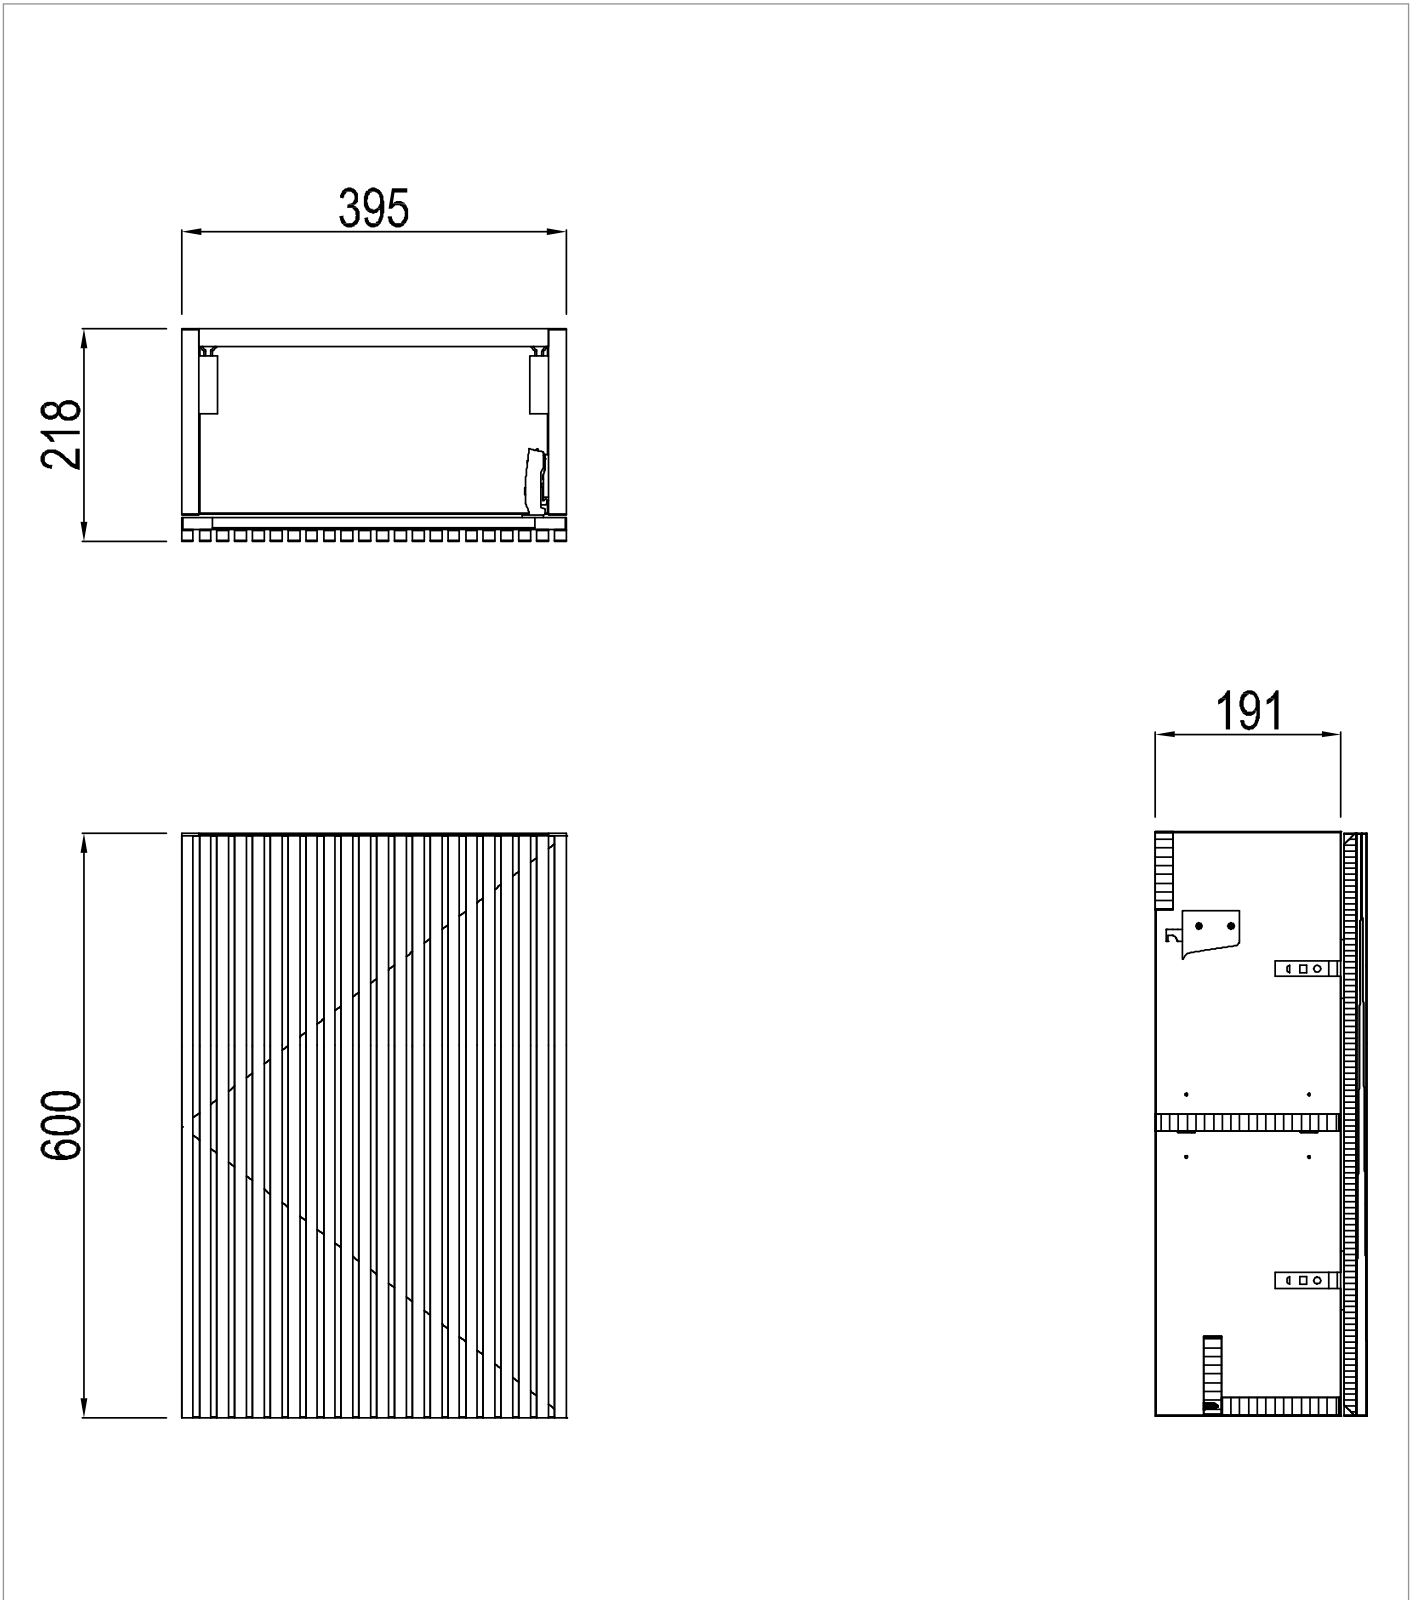

PRODUCT DATA SHEET

PRODUCT CODE

LM4000WHDSTAN

RANGE

Limit

DESCRIPTION

Limit 400mm Cloakroom Wall Hung Door Unit Steelwood

CATEGORY	Furniture
WARRANTY DETAILS	10 Years
COLOUR	Steelwood
FINISH APPLICATION	Melamine
PRIMARY MATERIAL	MFC
SECONDARY MATERIAL	MDF
INSTALL TYPE	Wall Mounted
PRODUCT WIDTH MM	395
PRODUCT HEIGHT MM	600
PRODUCT DEPTH MM	218
PRODUCT NET WEIGHT KG	9,5
STANDARDS	No

COLOUR CODE / REFERENCE	H3190 ST19
DRAWER BOX	0
DRAWER RUNNERS	0
WALL HANGERS	Yes
ADJUSTABLE FEET	No
DRAWER OPERATION	No

TECHNICAL DIMENSIONS

Dimensions in mm unless otherwise specified.

Tolerances (per material type) apply.

SPARES LIST

Only the parts labelled are available as spares.

NUMBER	PART CODE	DESCRIPTION
1	DF_LM4000WHDSTAN	Limit 400mm WH Cloakroom Door Front Steelwood
	DF_LM4000WHDMOAN	Limit 400mm WH Cloakroom Door Front Modern Oak
	DF_LM4000WHDRWAN	Limit 400mm WH Cloakroom Door Front Royal Walnut
	DF_LM4000WHDWSAN	Limit 400mm WH Cloakroom Door Front Warm Stone
2	LIMITHINGE	Limit Door Hinges
3	LIMITPUSHOPEN	Limit Push to Open Mechanism
4	LIMITPINS	Limit Shelf Pins