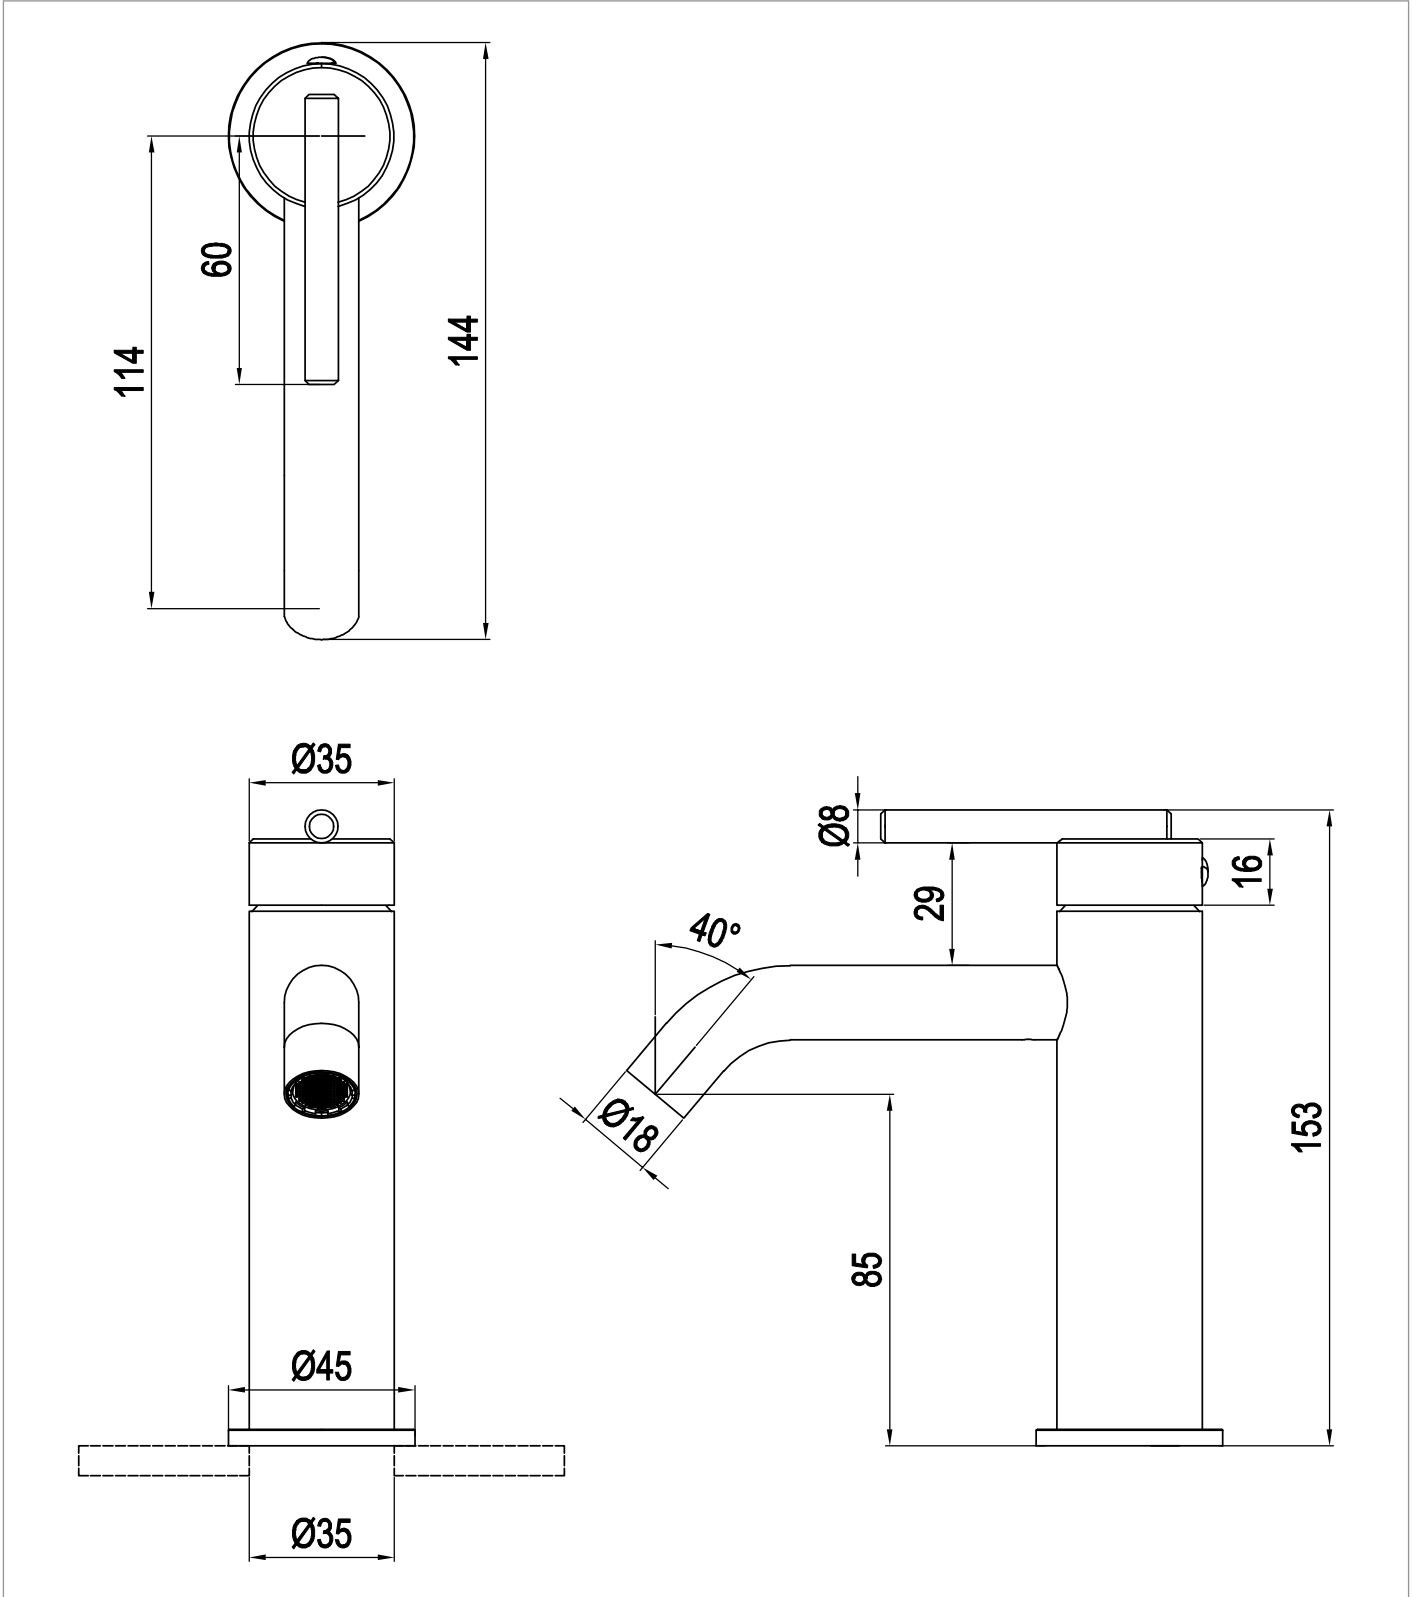

## DESCRIPTION

3ONE6 Lever Basin Mono Stainless  
Brushed Brass Effect

WEBSITE LINK [Click Here](#)

CATEGORY	Brassware
WARRANTY DETAILS	15 Years
COLOUR	Brushed Brass Effect PVD
FINISH APPLICATION	PVD
PRIMARY MATERIAL	316 Stainless Steel
INSTALL TYPE	Deck Mounted
PRODUCT WIDTH MM	45
PRODUCT HEIGHT MM	153
PRODUCT NET WEIGHT KG	0.8
STANDARDS	BS EN 817:2008

MINIMUM PRESSURE (BAR)	1
MAX WORKING PRESSURE (BAR)	5
NUMBER OF OUTLETS	1
NUMBER OF FUNCTIONS	1
HEADWORK	25mm Single lever ceramic cartridge
SPOUT PROJECTION	114
SWIVEL SPOUT	No
INLET CONNECTIONS THREAD	G1/2"
OUTLET CONNECTIONS THREAD	M16.5x1
FLOW REGULATOR	Cache M16.5x1
WASTE INCLUDED	No
ANTI-SCALD	No
ENERGY SAVING	No
SHOWER HOSE & HANDSET ARE INCLUDED	No

## TECHNICAL DIMENSIONS

Dimensions in mm unless otherwise specified.

Tolerances (per material type) apply.