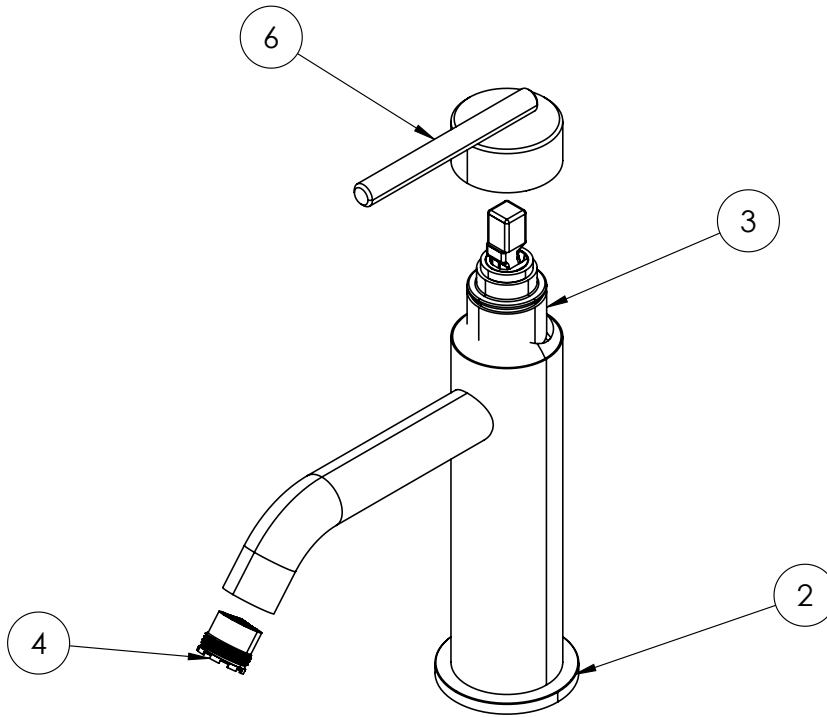

## TECHNICAL DIMENSIONS

Dimensions in mm unless otherwise specified.

Tolerances (per material type) apply.

## SPARES LIST

Only the parts labelled are available as spares.

NUMBER	PART CODE	DESCRIPTION
1	B19002200-YY	TS110 FLEXIBLE TAIL (G1_2xM8x1-45CM)
2	A060111000	TS110_112DNS Base Ring
	A060111001	TS110/112DNSF Base Ring
	A060111002	TS110/112DNST Base Ring
3	A060110700	TS110_112DNS Cartridge
4	A060110800	3ONE6 Basin Aerator
5	B14001300	TS110DNS/F/T Fixing Kit
6	A065110300	TL110DNS/TL112DNS/TL114DNS/TL111DNS/TL113DNS Lever
	A065110301	TL110DNSF/TL112DNSF/TL114DNSF/TL111DNSF/TL113DNSF Lever
	A065110302	TL110DNST/TL112DNST/TL114DNST/TL111DNST/TL113DNST Lever