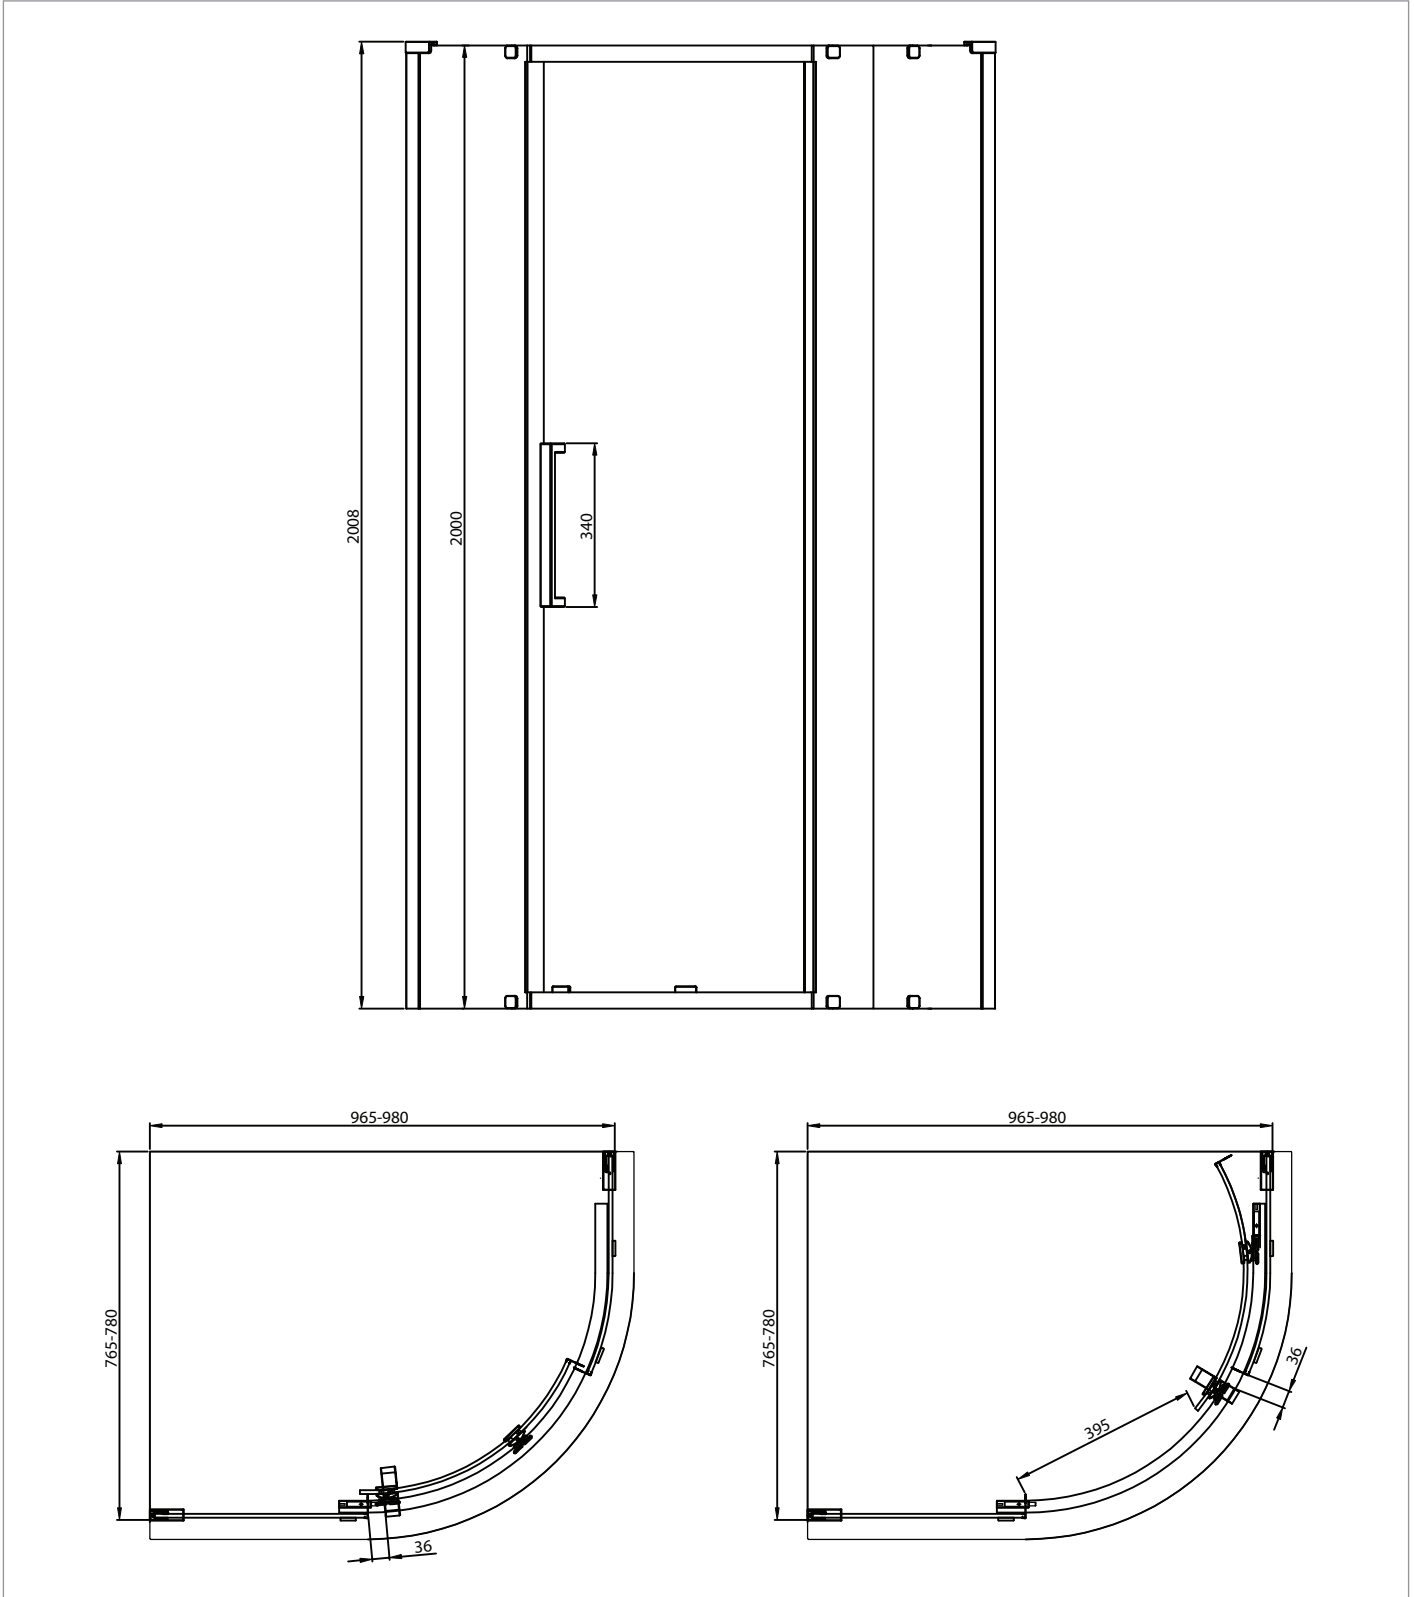

## DESCRIPTION

Asura 8mm Quadrant Single Door  
A 1000 x 800 Fixed Panels Brushed  
Bronze

CATEGORY	Showering
WARRANTY DETAILS	Lifetime
COLOUR	Brushed Bronze
FINISH APPLICATION	PVD
PRIMARY MATERIAL	Glass
SECONDARY MATERIAL	304 Stainless Steel
INSTALL TYPE	Wall Mounted
PRODUCT WIDTH MM	965
PRODUCT HEIGHT MM	2000
PRODUCT DEPTH MM	765
PRODUCT NET WEIGHT KG	37
STANDARDS	EN14428

HANDING SHOWERING	Universal
GLASS THICKNESS	8mm
EASY CLEAN	Yes
MAGNETIC DOOR STRIPS	No
POWER SHOWER PROOF	Yes
NUMBER OF DOORS	0
SOFT CLOSING DOORS	Yes
SAFETY GLASS	Yes
REMOVABLE SEALS	Yes
QUICK RELEASE ROLLERS	Yes
WET ROOM COMPATIBLE	Yes
DOOR A INFORMATION	Quadrant Door
DOOR OPENING	395

## TECHNICAL DIMENSIONS

Dimensions in mm unless otherwise specified.

Tolerances (per material type) apply.