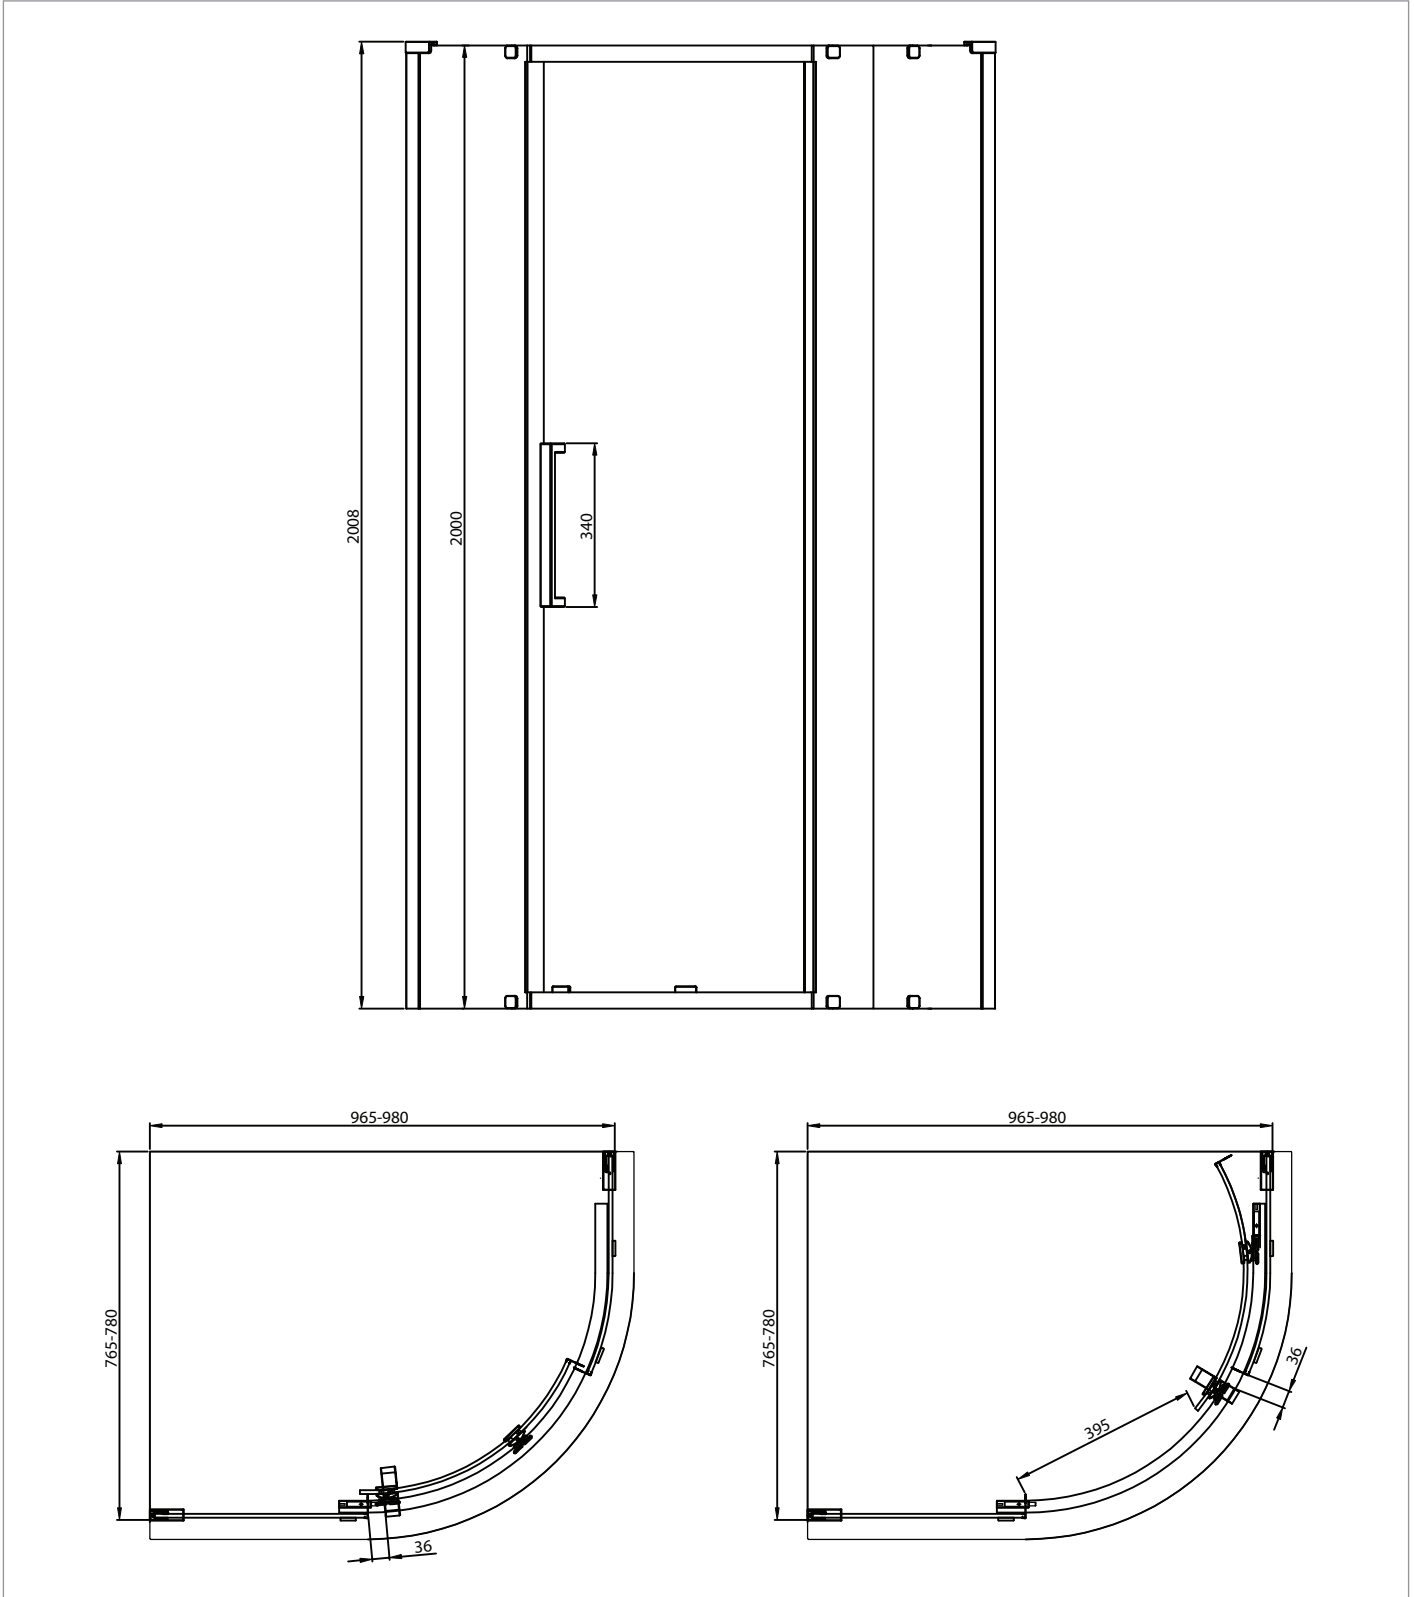

## DESCRIPTION

Asura 8mm Quadrant Single Door  
B 1000 x 800 Moving Door Brushed  
Bronze

CATEGORY	Showering
WARRANTY DETAILS	Lifetime
COLOUR	Brushed Bronze
FINISH APPLICATION	PVD
PRIMARY MATERIAL	Glass
SECONDARY MATERIAL	304 Stainless Steel
INSTALL TYPE	Wall Mounted
PRODUCT WIDTH MM	965
PRODUCT HEIGHT MM	2000
PRODUCT DEPTH MM	765
PRODUCT NET WEIGHT KG	32
STANDARDS	EN14428

HANDING SHOWERING	Universal
GLASS THICKNESS	8mm
EASY CLEAN	Yes
MAGNETIC DOOR STRIPS	No
POWER SHOWER PROOF	Yes
NUMBER OF DOORS	1
SOFT CLOSING DOORS	Yes
SAFETY GLASS	Yes
REMOVABLE SEALS	Yes
QUICK RELEASE ROLLERS	Yes
WET ROOM COMPATIBLE	Yes
DOOR A INFORMATION	Quadrant Door
DOOR OPENING	395

## TECHNICAL DIMENSIONS

Dimensions in mm unless otherwise specified.

Tolerances (per material type) apply.