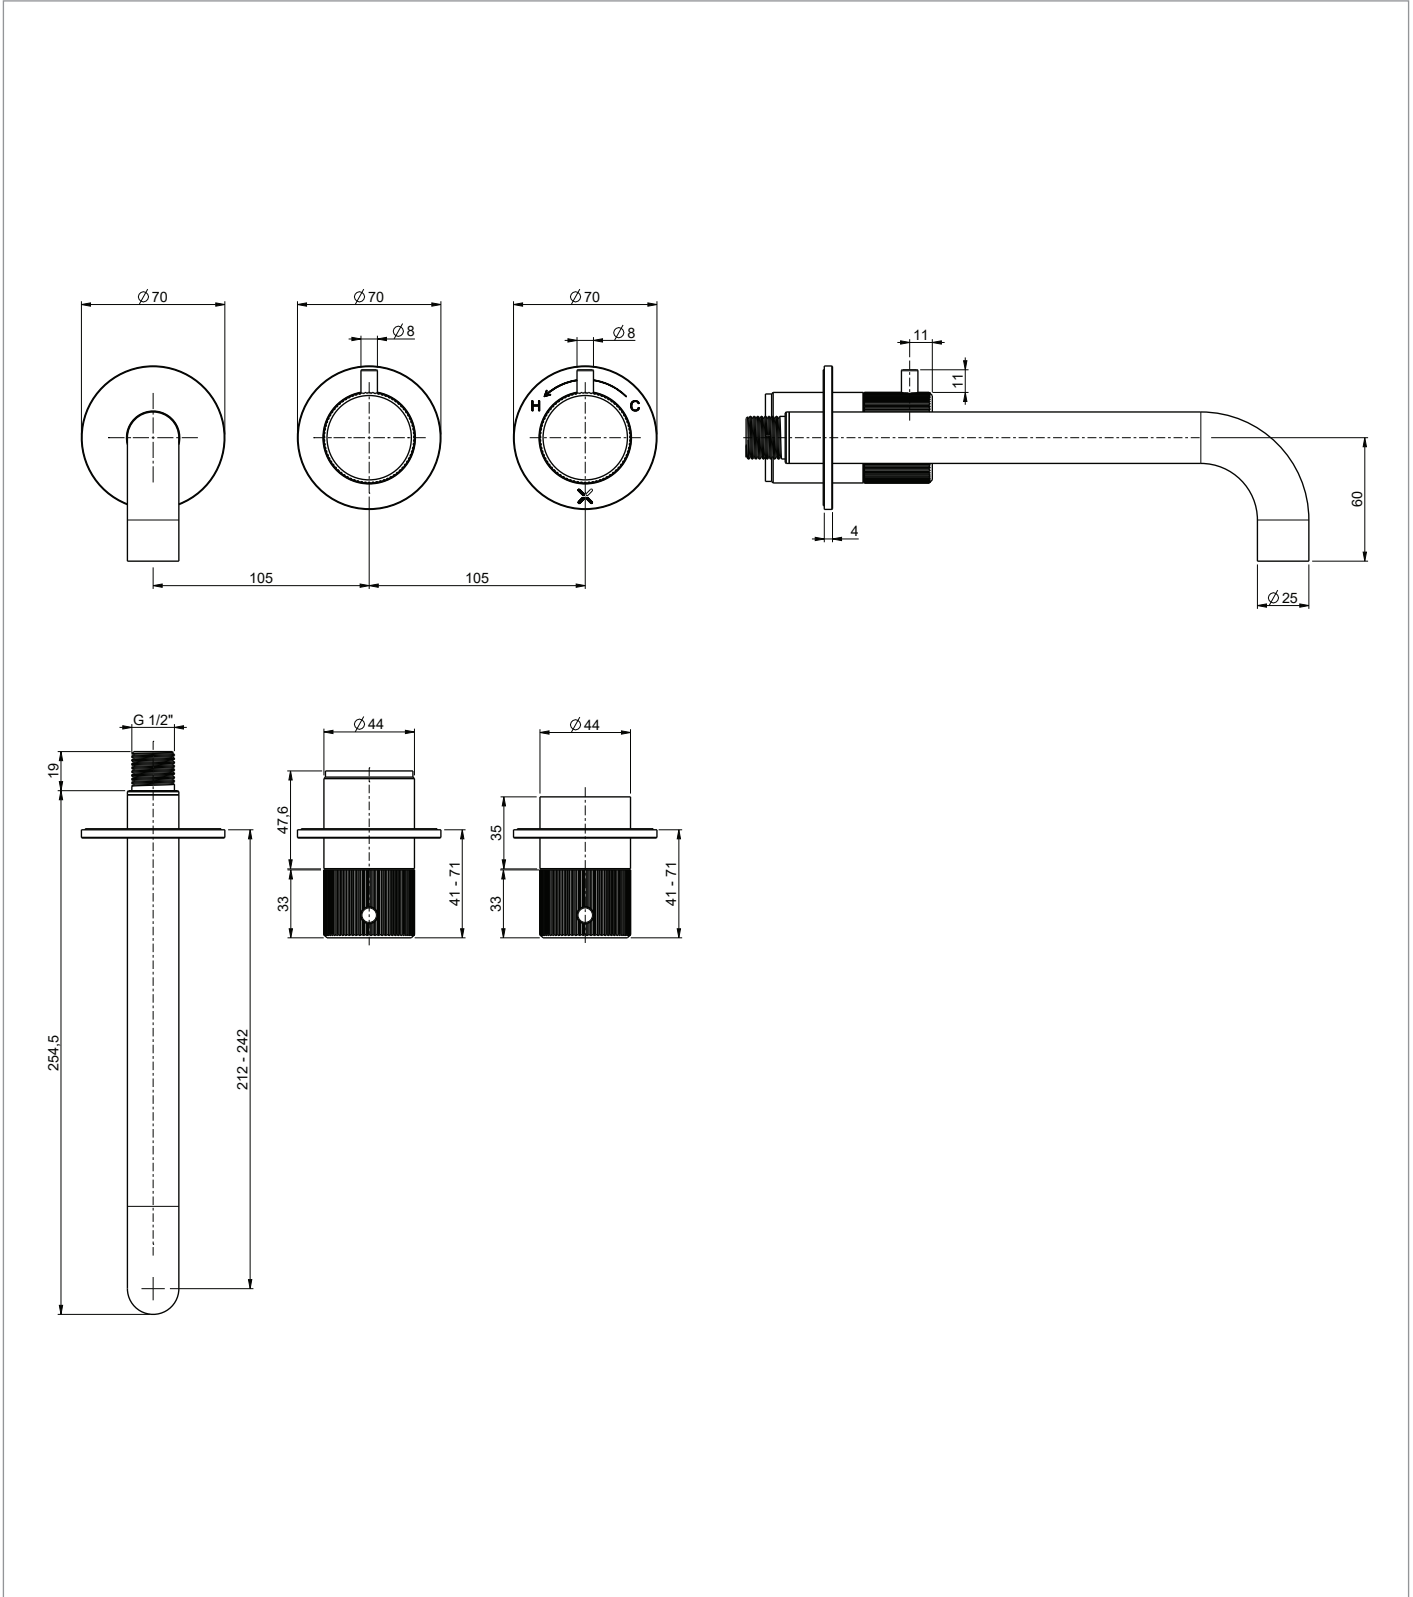

## DESCRIPTION

Module 3ONE6 2 Control Trimset With Bath Spout Stainless Steel

WEBSITE LINK [Click Here](#)

CATEGORY	Brassware
WARRANTY DETAILS	15 Years
COLOUR	Stainless Steel
FINISH APPLICATION	PVD
PRIMARY MATERIAL	316 Stainless Steel
INSTALL TYPE	Wall Mounted
PRODUCT WIDTH MM	280
PRODUCT HEIGHT MM	95
PRODUCT NET WEIGHT KG	1.2

NUMBER OF OUTLETS	2
NUMBER OF FUNCTIONS	2
SPOUT PROJECTION	250
WASTE INCLUDED	No
ANTI-SCALD	No
ENERGY SAVING	No
SHOWER HOSE & HANDSET ARE INCLUDED	No

PRESSURE (BAR)	0.2	0.5	1	2	3	4	5
PRIMARY FLOWRATE							
HANDSET FLOWRATE							
MASSAGE FLOW RATE							
AIR FLOW RATE							
WIRE FLOW RATE							
WATERFALL FLOW RATE							
MIST FLOW RATE							
HANDSPRAY FLOW RATE							

## TECHNICAL DIMENSIONS

Dimensions in mm unless otherwise specified.

Tolerances (per material type) apply.

## SPARES LIST

Only the parts labelled are available as spares.

NUMBER	PART CODE	DESCRIPTION
1	E005115310HESC	Module 3ONE6 Handle Collar and Plate for Thermostat Stainless Steel
	E005115382HESC	Module 3ONE6 Handle Collar and Plate for Thermostat Brushed Brass
	E005115393HESC	Module 3ONE6 Handle Collar and Plate for Thermostat Slate
2	E005116310HESC	Module 3ONE6 Handle Collar and Plate for Diverter Stainless Steel
	E005116382HESC	Module 3ONE6 Handle Collar and Plate for Diverter Brushed Brass
	E005116393HESC	Module 3ONE6 Handle Collar and Plate for Diverter Slate
3	E098012310HESC	Module 3ONE6 Bath Spout Stainless Steel
	E098012382HESC	Module 3ONE6 Bath Spout Brushed Brass
	E098012393HESC	Module 3ONE6 Bath Spout Slate
4	E082095287HESC	Module 3ONE6 Hanshower Stainless Steel
	E082095385HESC	Module 3ONE6 Handshower Brushed Brass
	E082095394HESC	Module 3ONE6 Handshower Slate
5	C08408922300HE	Module Shower Hose Stainless Steel
	C084089223D2HE	Module Shower Hose Brushed Brass
	C084089223G7HE	Module Shower Hose Slate