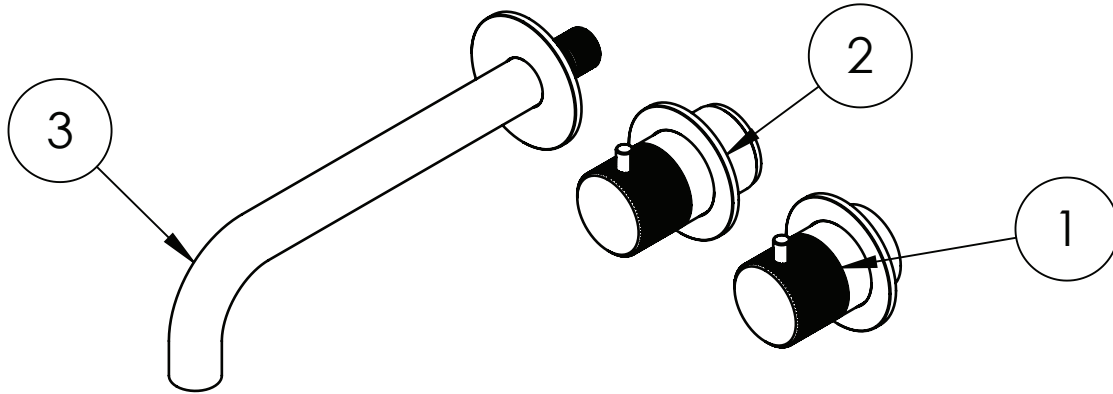

## TECHNICAL DIMENSIONS

Dimensions in mm unless otherwise specified.

Tolerances (per material type) apply.

## SPARES LIST

Only the parts labelled are available as spares.

NUMBER	PART CODE	DESCRIPTION
1	E005115310HESC	Module 3ONE6 Handle Collar and Plate for Thermostat Stainless Steel
	E005115382HESC	Module 3ONE6 Handle Collar and Plate for Thermostat Brushed Brass
	E005115393HESC	Module 3ONE6 Handle Collar and Plate for Thermostat Slate
2	E005116310HESC	Module 3ONE6 Handle Collar and Plate for Diverter Stainless Steel
	E005116382HESC	Module 3ONE6 Handle Collar and Plate for Diverter Brushed Brass
	E005116393HESC	Module 3ONE6 Handle Collar and Plate for Diverter Slate
3	E098012310HESC	Module 3ONE6 Bath Spout Stainless Steel
	E098012382HESC	Module 3ONE6 Bath Spout Brushed Brass
	E098012393HESC	Module 3ONE6 Bath Spout Slate
4	E082095287HESC	Module 3ONE6 Hanshower Stainless Steel
	E082095385HESC	Module 3ONE6 Handshower Brushed Brass
	E082095394HESC	Module 3ONE6 Handshower Slate
5	C08408922300HE	Module Shower Hose Stainless Steel
	C084089223D2HE	Module Shower Hose Brushed Brass
	C084089223G7HE	Module Shower Hose Slate