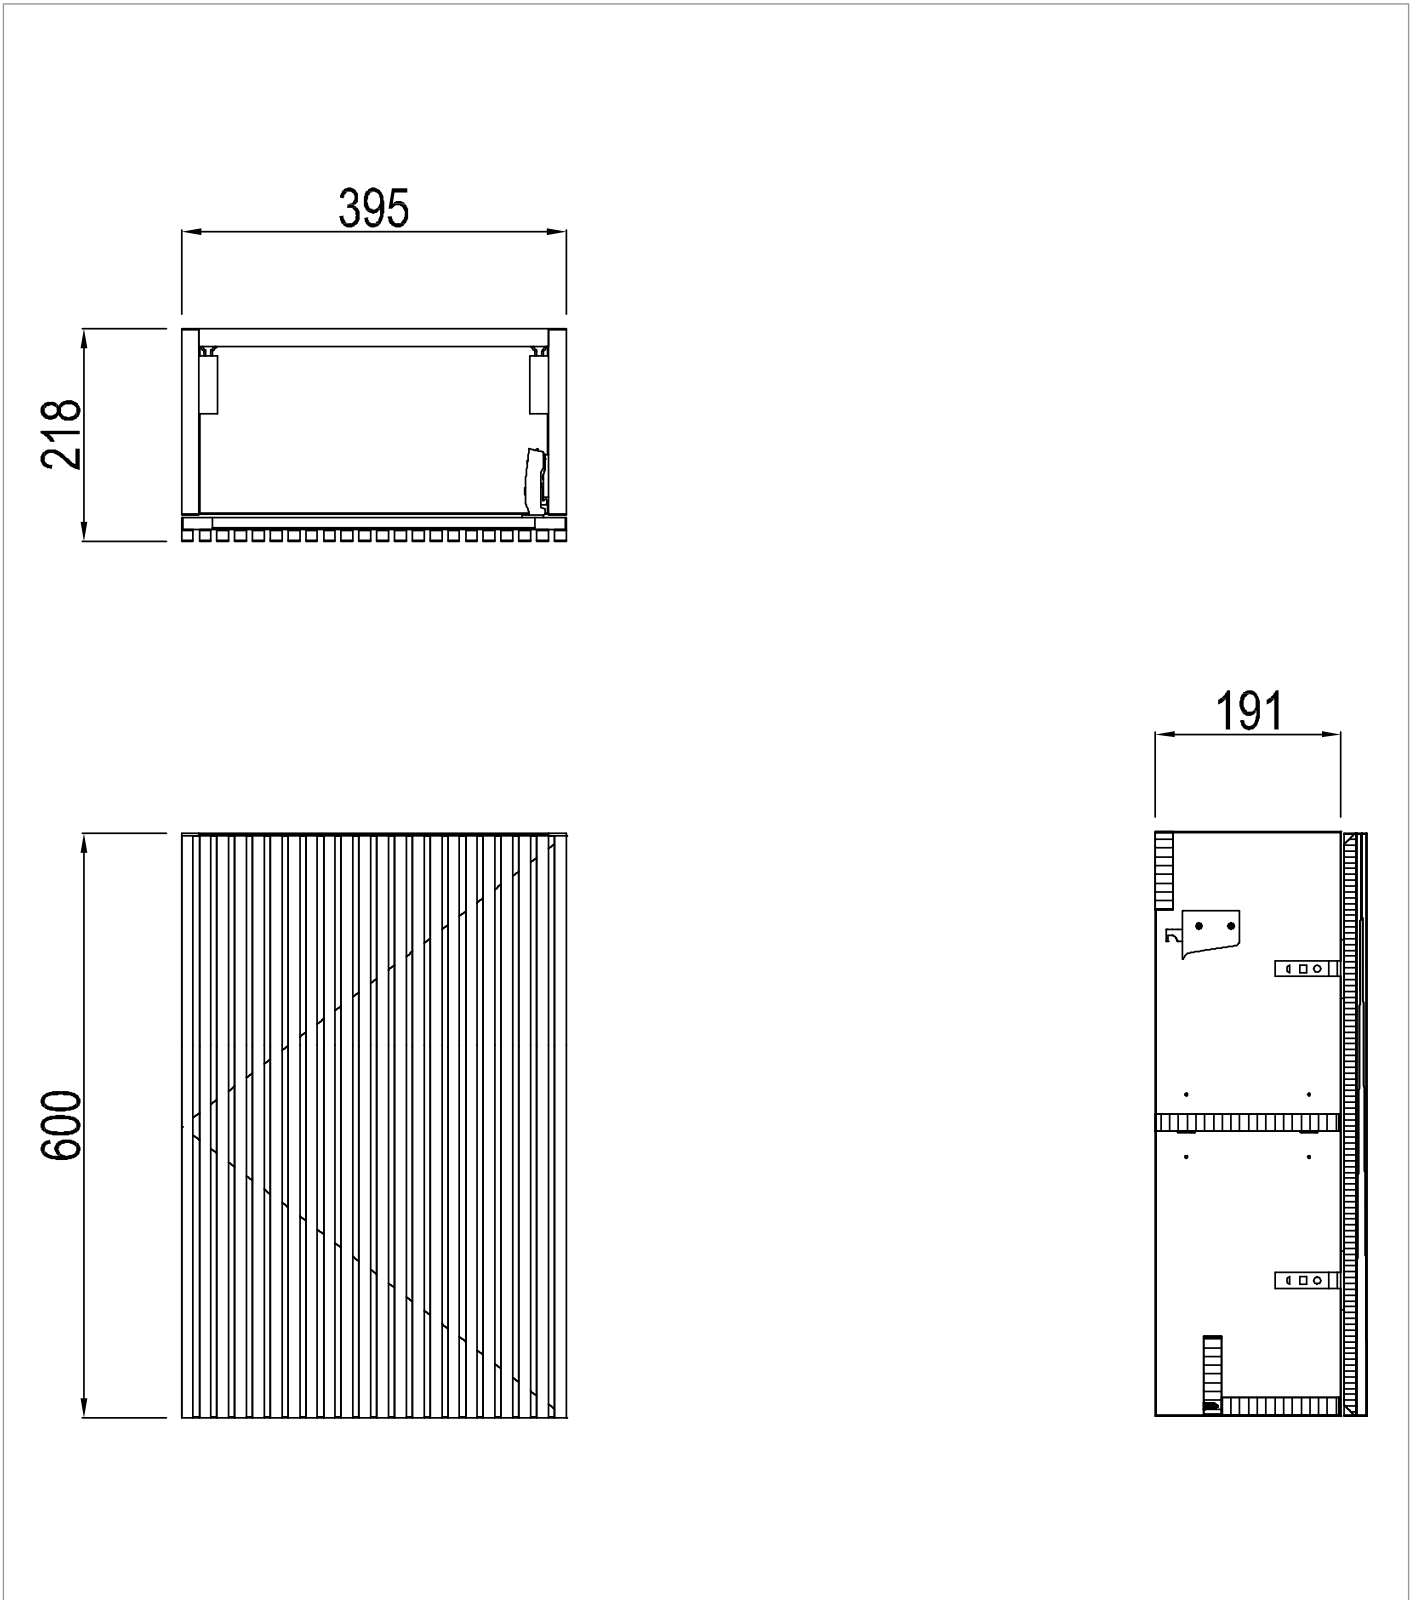

PRODUCT DATA SHEET

PRODUCT CODE

LM4000WHDRWAN

RANGE

Limit

DESCRIPTION

Limit 400mm Cloakroom Wall Hung Door Unit Royal Walnut

CATEGORY	Furniture
WARRANTY DETAILS	10 Years
COLOUR	Royal Walnut
FINISH APPLICATION	Melamine
PRIMARY MATERIAL	MFC
SECONDARY MATERIAL	MDF
INSTALL TYPE	Wall Mounted
PRODUCT WIDTH MM	395
PRODUCT HEIGHT MM	600
PRODUCT DEPTH MM	218
PRODUCT NET WEIGHT KG	9,5
STANDARDS	No

COLOUR CODE / REFERENCE	H1714 ST19
DRAWER BOX	0
DRAWER RUNNERS	0
WALL HANGERS	Yes
ADJUSTABLE FEET	No
DRAWER OPERATION	No

TECHNICAL DIMENSIONS

Dimensions in mm unless otherwise specified.

Tolerances (per material type) apply.

SPARES LIST

Only the parts labelled are available as spares.

NUMBER	PART CODE	DESCRIPTION
1	DF_LM4000WHDSTAN	Limit 400mm WH Cloakroom Door Front Steelwood
	DF_LM4000WHDMOAN	Limit 400mm WH Cloakroom Door Front Modern Oak
	DF_LM4000WHDRWAN	Limit 400mm WH Cloakroom Door Front Royal Walnut
	DF_LM4000WHDWSAN	Limit 400mm WH Cloakroom Door Front Warm Stone
2	LIMITHINGE	Limit Door Hinges
3	LIMITPUSHOPEN	Limit Push to Open Mechanism
4	LIMITPINS	Limit Shelf Pins