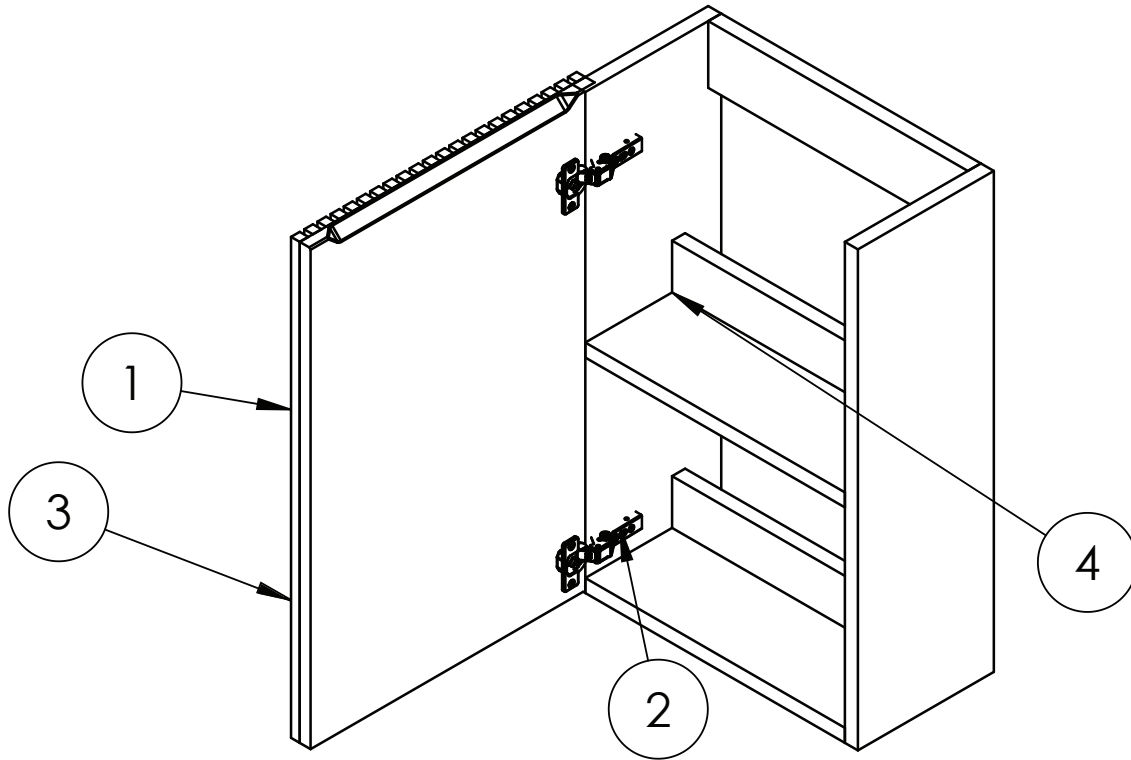

PRODUCT DATA SHEET

PRODUCT CODE

LM4000WHDRWAN

RANGE

Limit

DESCRIPTION

Limit 400mm Cloakroom Wall Hung Door Unit Royal Walnut

CATEGORY	Furniture
WARRANTY DETAILS	10 Years
COLOUR	Royal Walnut
FINISH APPLICATION	Melamine
PRIMARY MATERIAL	MFC
SECONDARY MATERIAL	MDF
INSTALL TYPE	Wall Mounted
PRODUCT WIDTH MM	395
PRODUCT HEIGHT MM	600
PRODUCT DEPTH MM	218
PRODUCT NET WEIGHT KG	9,5
STANDARDS	No

COLOUR CODE / REFERENCE	H1714 ST19
DRAWER BOX	0
DRAWER RUNNERS	0
WALL HANGERS	Yes
ADJUSTABLE FEET	No
DRAWER OPERATION	No

TECHNICAL DIMENSIONS

Dimensions in mm unless otherwise specified.

Tolerances (per material type) apply.

SPARES LIST

Only the parts labelled are available as spares.

NUMBER	PART CODE	DESCRIPTION
1	DF_LM4000WHDSTAN	Limit 400mm WH Cloakroom Door Front Steelwood
	DF_LM4000WHDMOAN	Limit 400mm WH Cloakroom Door Front Modern Oak
	DF_LM4000WHDRWAN	Limit 400mm WH Cloakroom Door Front Royal Walnut
	DF_LM4000WHDWSAN	Limit 400mm WH Cloakroom Door Front Warm Stone
2	LIMITHINGE	Limit Door Hinges
3	LIMITPUSHOPEN	Limit Push to Open Mechanism
4	LIMITPINS	Limit Shelf Pins