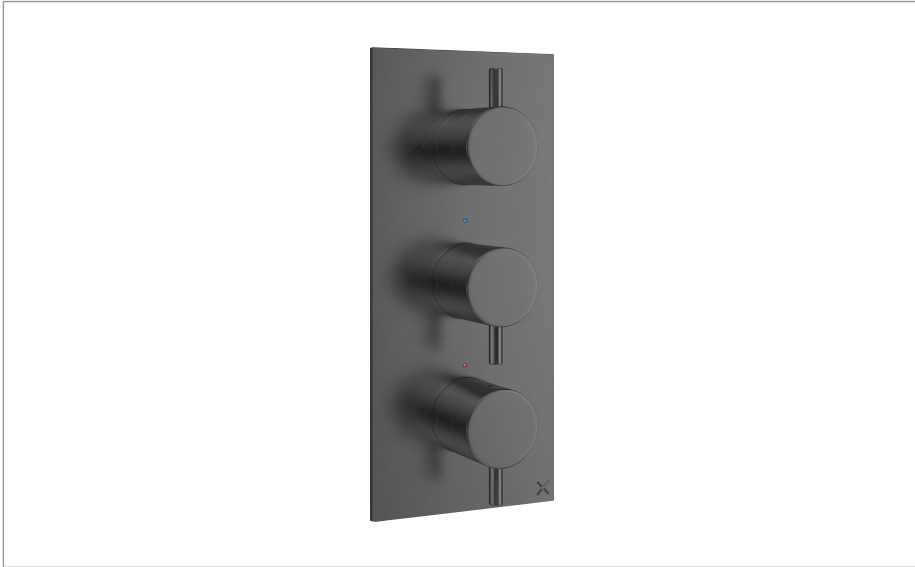

PRODUCT DATA SHEET

PRODUCT CODE

PRO3000LBPT

RANGE

MPRO

DESCRIPTION

MPRO 3 Handle Shower Bath Handset
Etched Trimset Portrait Slate

WEBSITE LINK [Click Here](#)

CATEGORY	Brassware
WARRANTY DETAILS	15 Years
COLOUR	Slate
FINISH APPLICATION	PVD
PRIMARY MATERIAL	Brass
INSTALL TYPE	Wall Mounted
PRODUCT WIDTH MM	120
PRODUCT LENGTH MM	275
PRODUCT NET WEIGHT KG	1.8

NUMBER OF OUTLETS	3
WASTE INCLUDED	No
ANTI-SCALD	No
ENERGY SAVING	No
SHOWER HOSE & HANDSET ARE INCLUDED	No