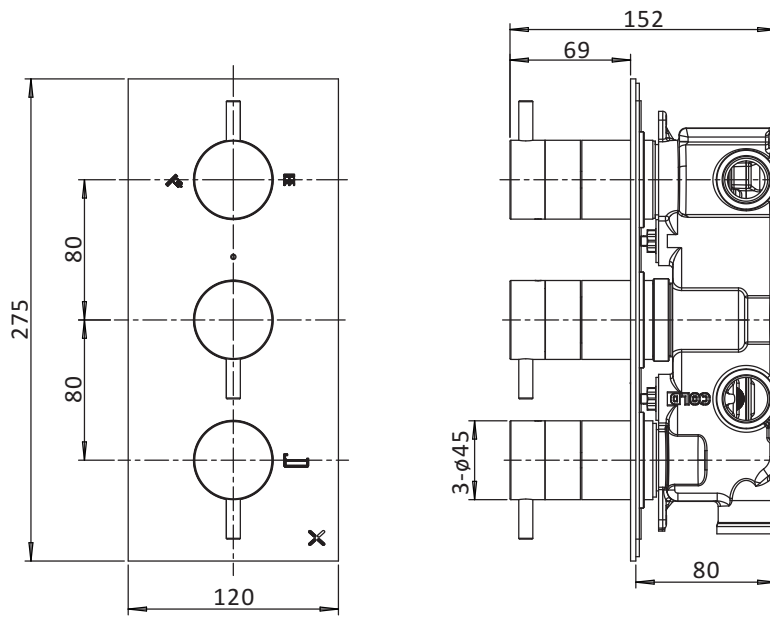

PRODUCT DATA SHEET

PRODUCT CODE

PRO3000LBPT

RANGE

MPRO

DESCRIPTION

MPRO 3 Handle Shower Bath Handset
Etched Trimset Portrait Slate

WEBSITE LINK [Click Here](#)

CATEGORY	Brassware
WARRANTY DETAILS	15 Years
COLOUR	Slate
FINISH APPLICATION	PVD
PRIMARY MATERIAL	Brass
INSTALL TYPE	Wall Mounted
PRODUCT WIDTH MM	120
PRODUCT LENGTH MM	275
PRODUCT NET WEIGHT KG	1.8

NUMBER OF OUTLETS	3
WASTE INCLUDED	No
ANTI-SCALD	No
ENERGY SAVING	No
SHOWER HOSE & HANDSET ARE INCLUDED	No

PRESSURE (BAR)	0.2	0.5	1	2	3	4	5
PRIMARY FLOWRATE							
HANDSET FLOWRATE							
MASSAGE FLOW RATE							
AIR FLOW RATE							
WIRE FLOW RATE							
WATERFALL FLOW RATE							
MIST FLOW RATE							
HANDSPRAY FLOW RATE							

TECHNICAL DIMENSIONS

Dimensions in mm unless otherwise specified.

Tolerances (per material type) apply.

SPARES LIST

Only the parts labelled are available as spares.

SPARES AVAILABLE UPON REQUEST