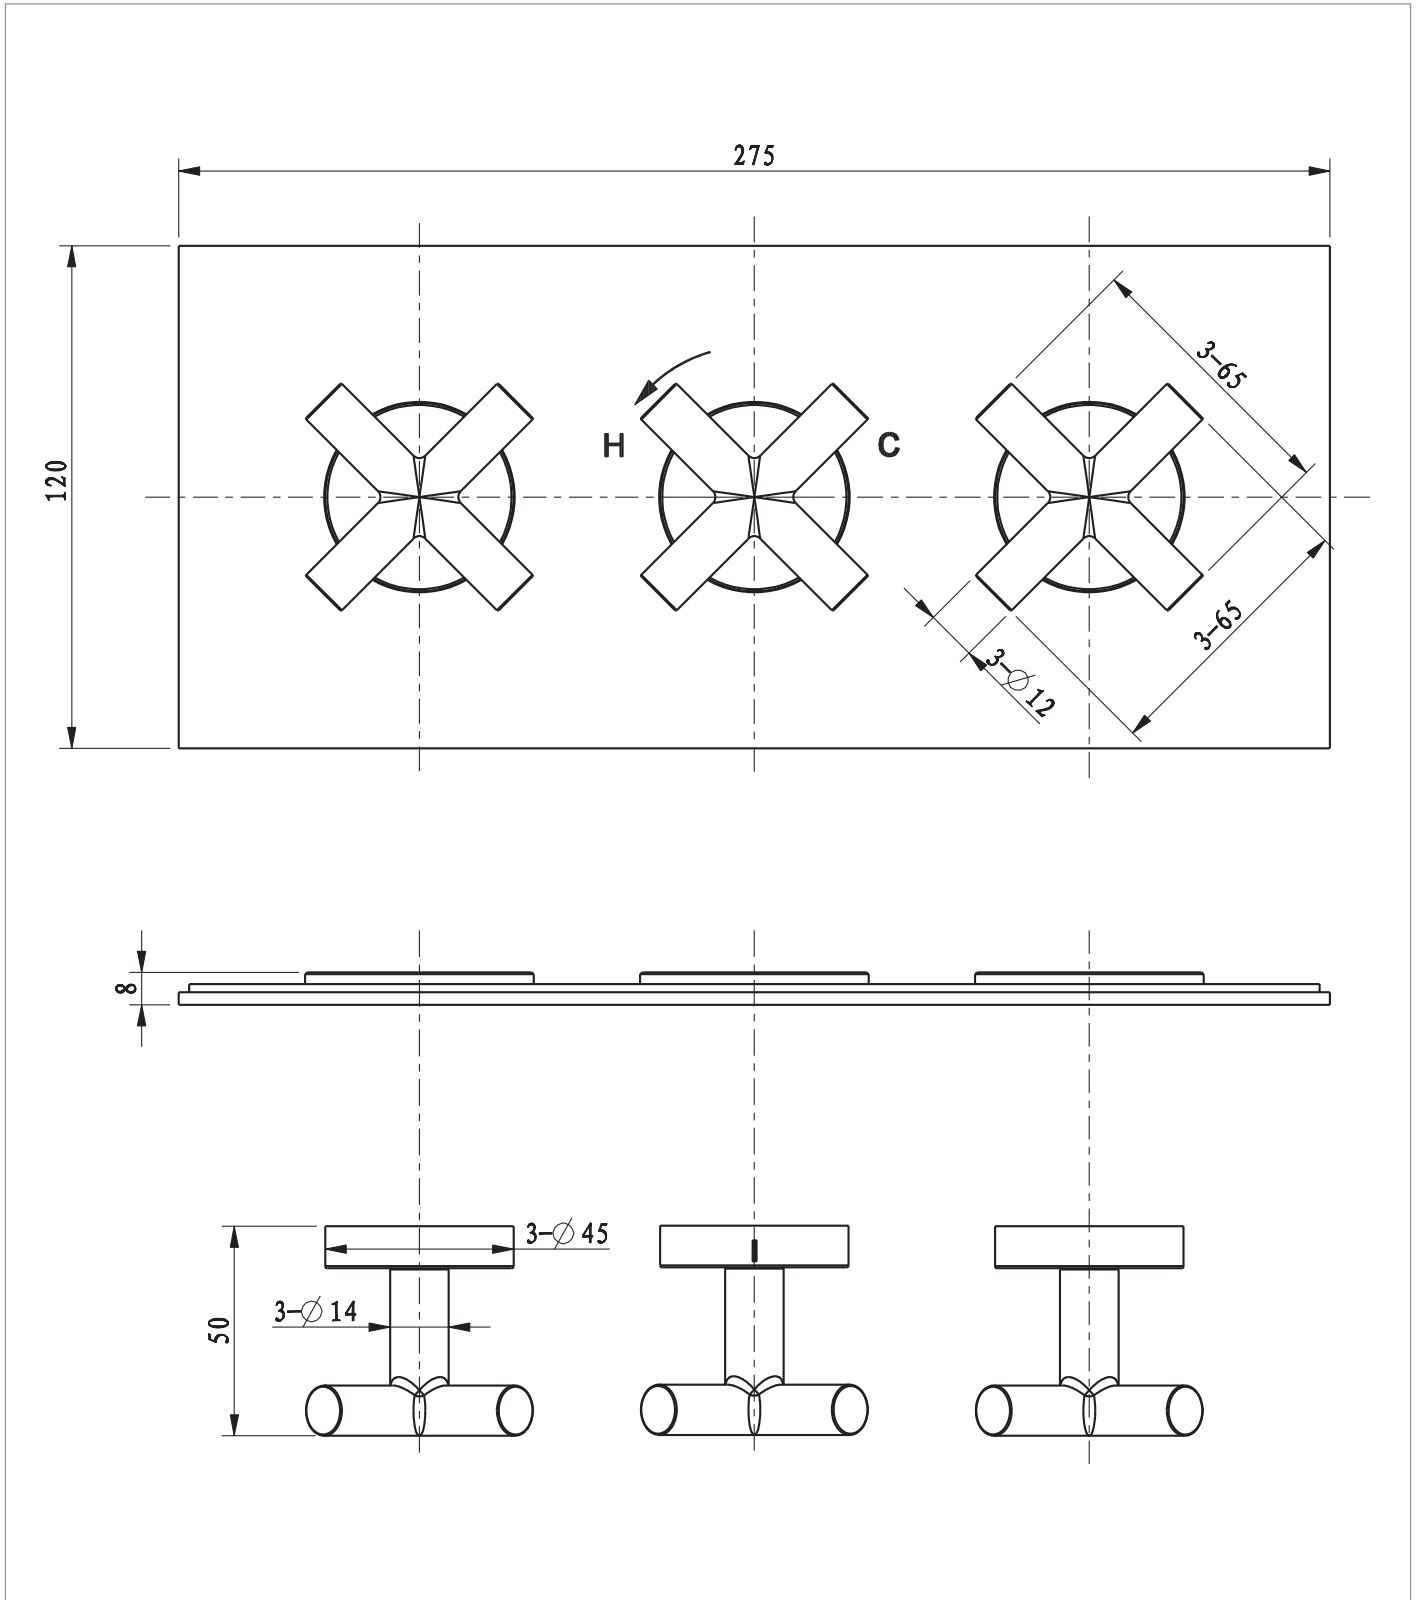

## DESCRIPTION

MPRO Crosshead 3 Handle Trimset  
(must be paired with WLBP2001R or  
WLBP3001R\_V2) Slate

CATEGORY	Brassware
WARRANTY DETAILS	15 Years
COLOUR	Slate
FINISH APPLICATION	PVD
PRIMARY MATERIAL	Brass
INSTALL TYPE	Wall Mounted
PRODUCT WIDTH MM	275
PRODUCT HEIGHT MM	120
PRODUCT LENGTH MM	111
PRODUCT DEPTH MM	111
PRODUCT NET WEIGHT KG	1.76

## TECHNICAL DIMENSIONS

Dimensions in mm unless otherwise specified.

Tolerances (per material type) apply.