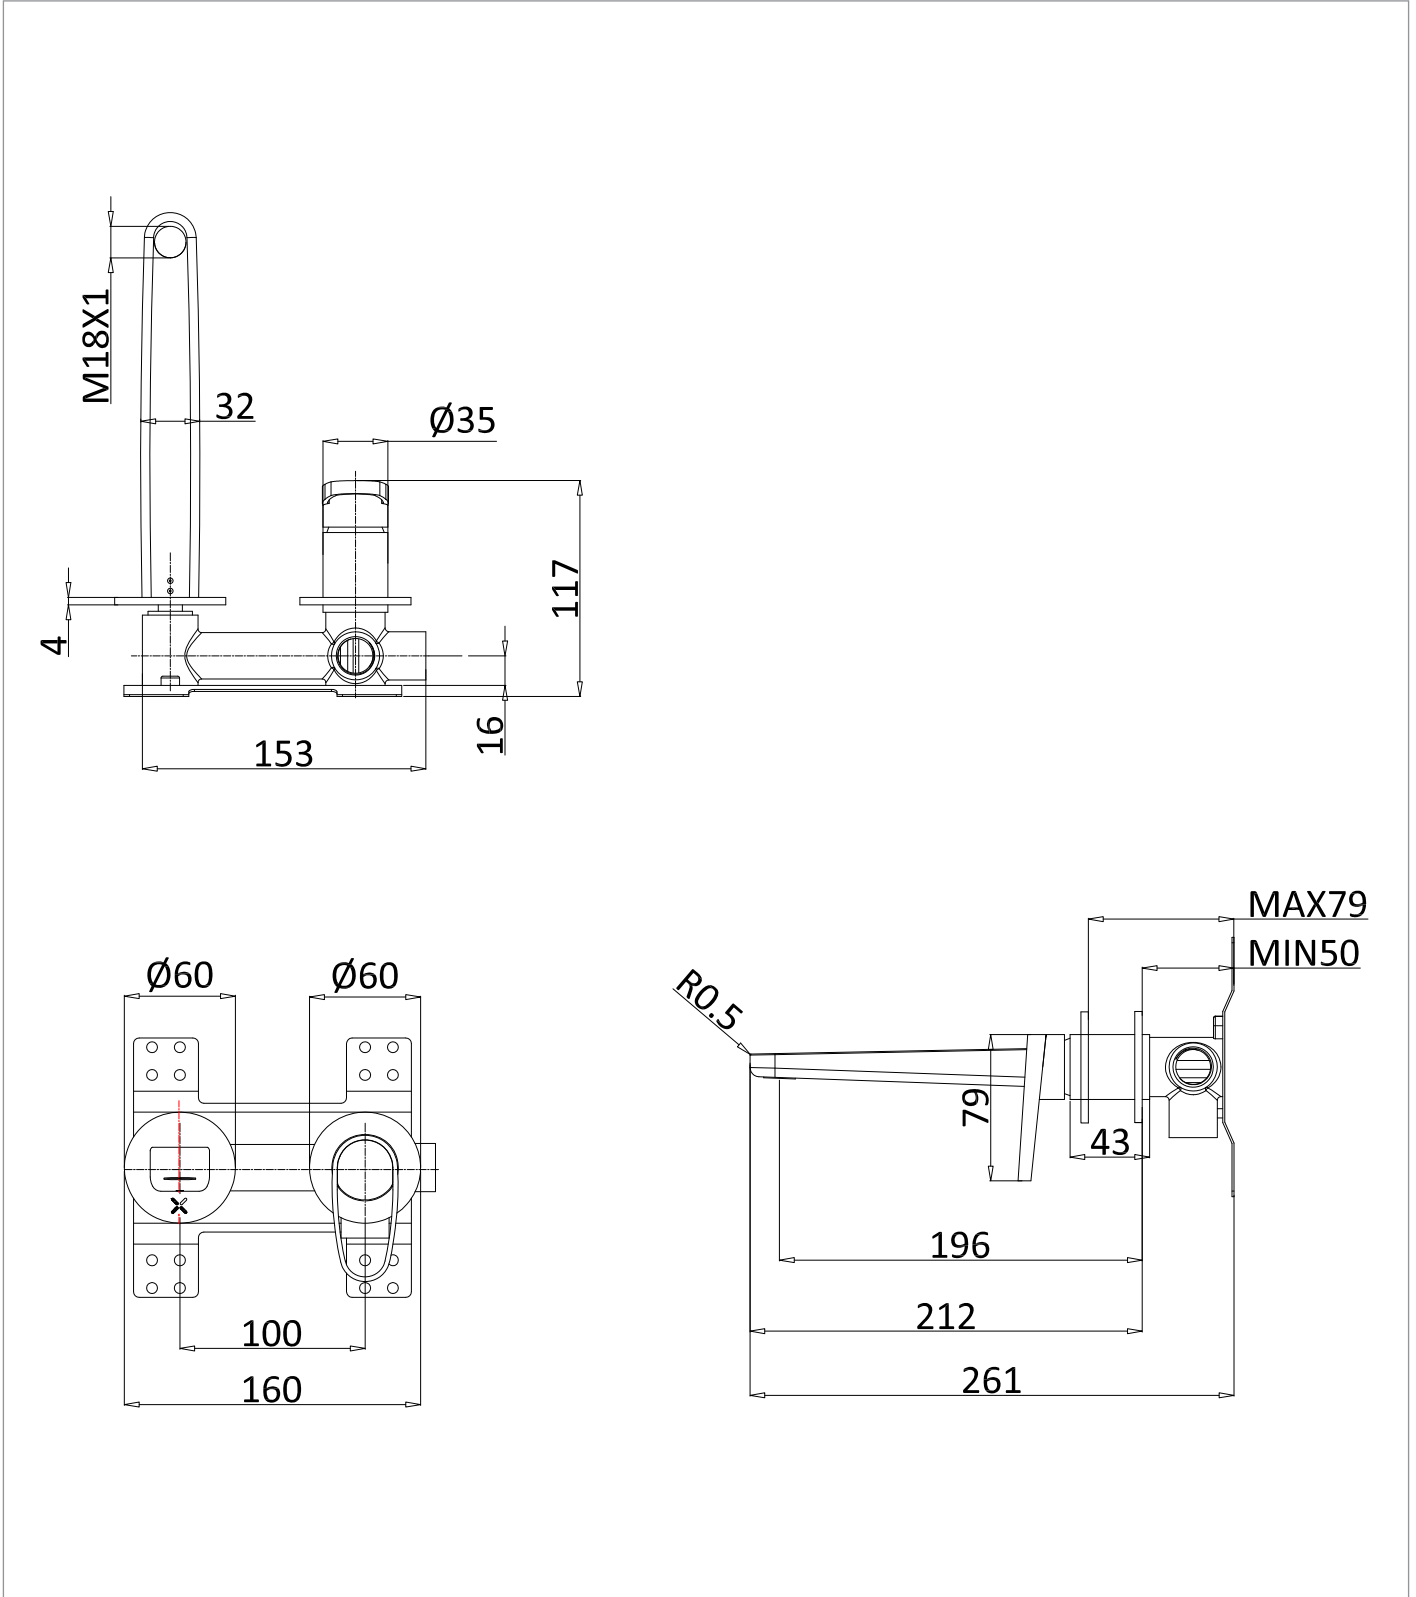

## DESCRIPTION

Lazo 2H Basin Set Wall Mounted  
Chrome

WEBSITE LINK [Click Here](#)

CATEGORY	Brassware
WARRANTY DETAILS	15 Years
COLOUR	Chrome
FINISH APPLICATION	Electroplated
PRIMARY MATERIAL	Brass
INSTALL TYPE	Wall Mounted
PRODUCT WIDTH MM	160
PRODUCT HEIGHT MM	79
PRODUCT DEPTH MM	261
PRODUCT NET WEIGHT KG	1.54
STANDARDS	BS EN 817:2008

MINIMUM PRESSURE (BAR)	1
MAX WORKING PRESSURE (BAR)	5
HEADWORK	25mm Single lever ceramic cartridge
SPOUT PROJECTION	196
SWIVEL SPOUT	No
INLET CONNECTIONS THREAD	G1/2"
FLOW REGULATOR	Slim Honeycomb M18x1
WASTE INCLUDED	No
ANTI-SCALD	No
ENERGY SAVING	No
SHOWER HOSE & HANDSET ARE INCLUDED	No

## TECHNICAL DIMENSIONS

Dimensions in mm unless otherwise specified.

Tolerances (per material type) apply.