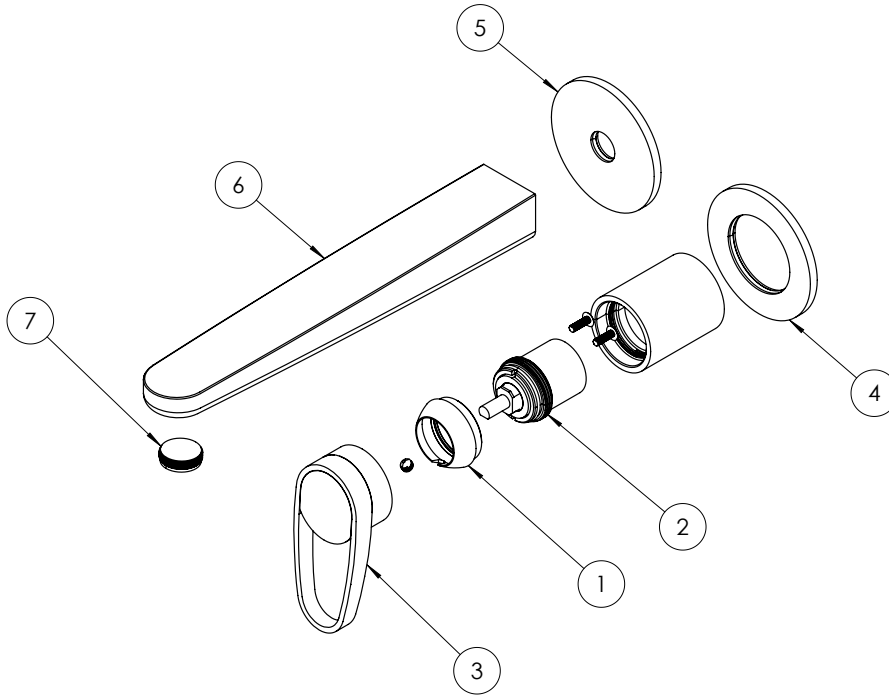

## DESCRIPTION

Lazo 2H Basin Set Wall Mounted  
Chrome

WEBSITE LINK [Click Here](#)

CATEGORY	Brassware
WARRANTY DETAILS	15 Years
COLOUR	Chrome
FINISH APPLICATION	Electroplated
PRIMARY MATERIAL	Brass
INSTALL TYPE	Wall Mounted
PRODUCT WIDTH MM	160
PRODUCT HEIGHT MM	79
PRODUCT DEPTH MM	261
PRODUCT NET WEIGHT KG	1.54
STANDARDS	BS EN 817:2008

## TECHNICAL DIMENSIONS

Dimensions in mm unless otherwise specified.

Tolerances (per material type) apply.

## SPARES LIST

Only the parts labelled are available as spares.

NUMBER	PART CODE	DESCRIPTION
1	LA110COVERC	Cartridge cover chrome for LA110, LA112,LA120
	LA110COVERF	Cartridge cover brushed brass for LA110, LA112,LA120
	LA110COVERM	Cartridge cover matt black for LA110, LA112,LA120
2	LA120CART	Cartridge for LA120
3	LA120HANDLEC	Tap handle Assembly chrome for LA120
	LA120HANDLEF	Tap handle Assembly brushed brass for LA120
	LA120HANDLEM	Tap handle Assembly matt black for LA120
4	LA120HBASEC	Handle base ring chrome for LA120, LA130
	LA120HBASEF	Handle base ring brushed brass for LA120, LA130
	LA120HBASEM	Handle base ring matt black for LA120, LA130
5	LA120SBASEC	Spout base ring chrome for LA120, LA130
	LA120SBASEF	Spout base ring brushed brass for LA120, LA130
	LA120SBASEM	Spout base ring matt black for LA120, LA130
6	LA130SPOUTC	Spout Assembly chrome for LA120, LA130
	LA130SPOUTF	Spout Assembly brushed brass for LA120, LA130
	LA130SPOUTM	Spout Assembly matt black for LA120, LA130
7	LAAERATOR	Aerator for basin tap for LA110, LA112, LA120,LA130,LA135