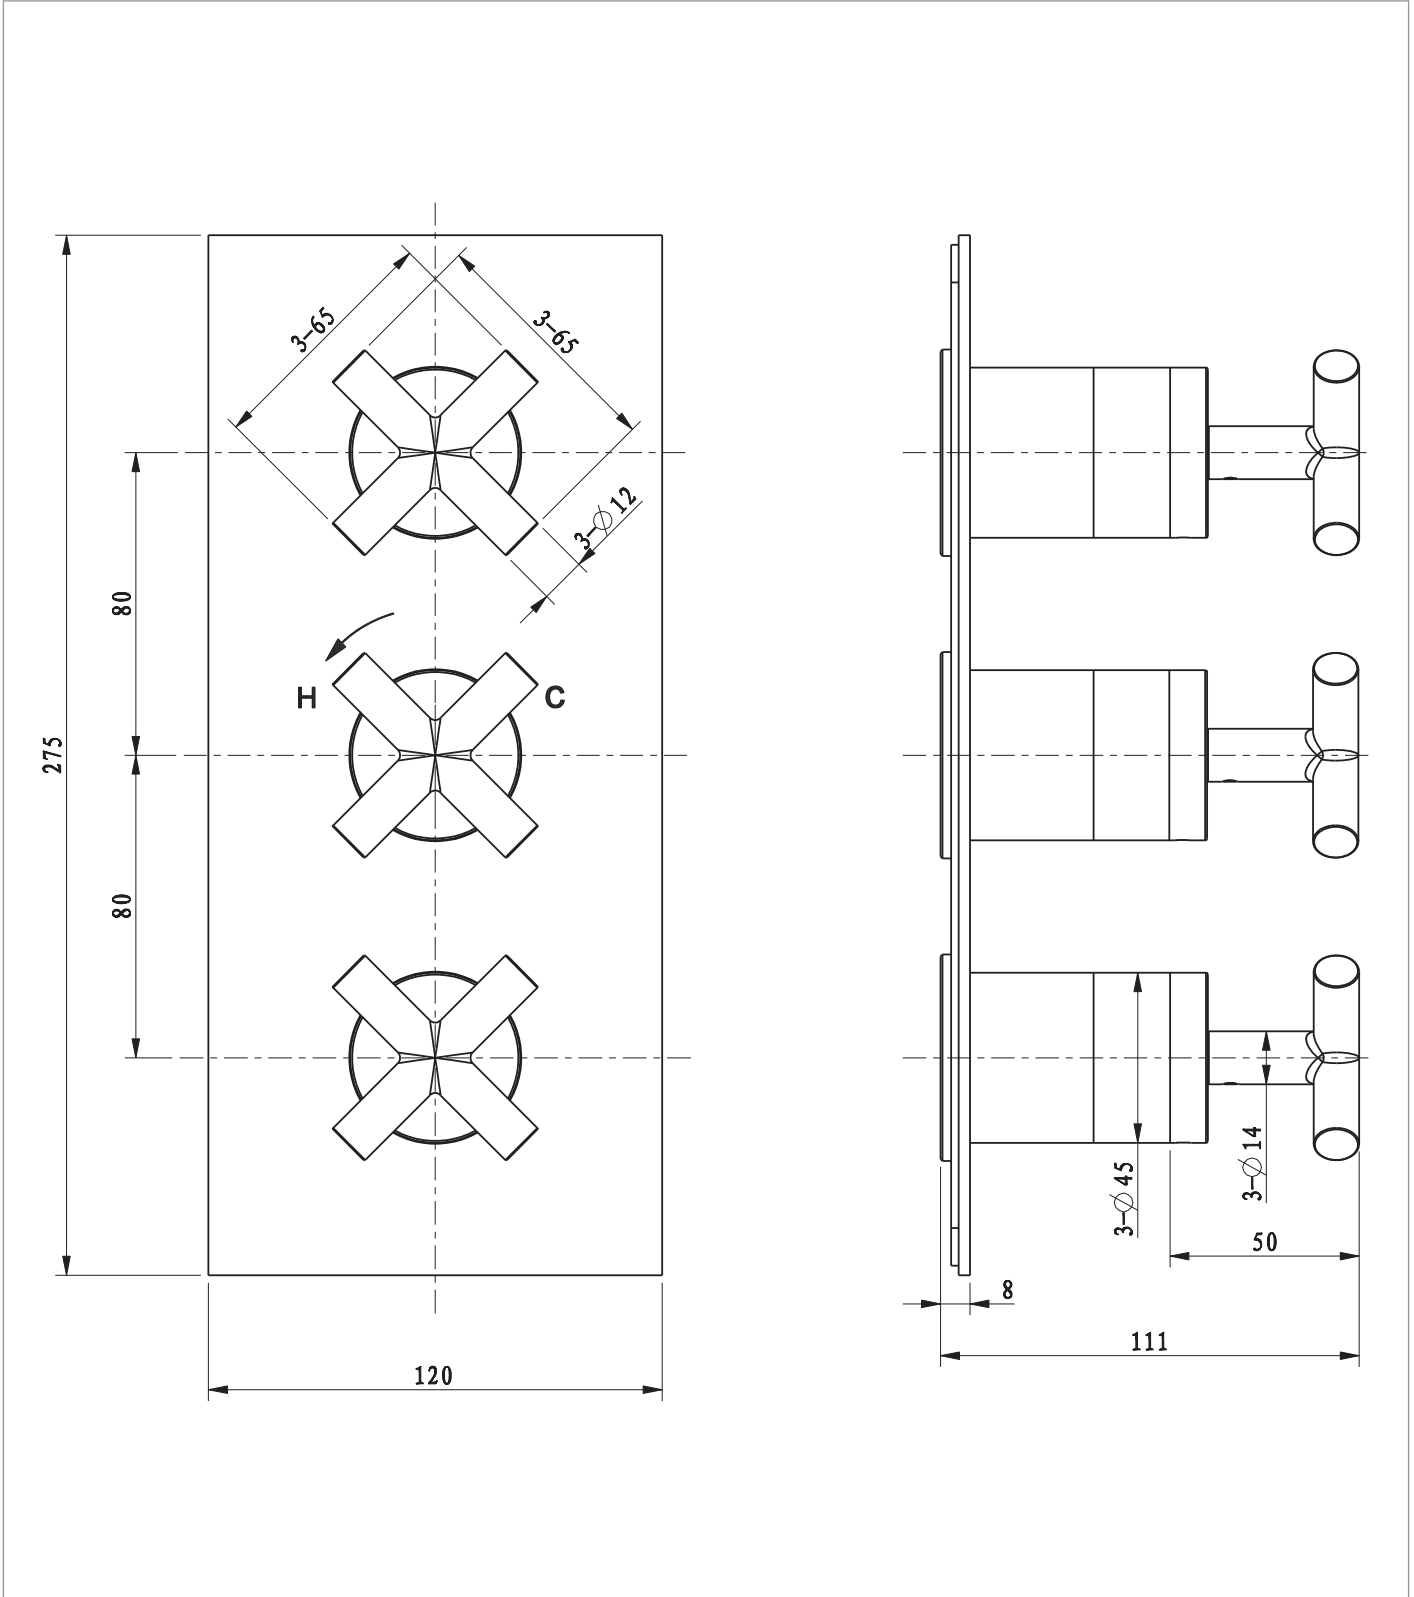

## DESCRIPTION

MPRO Crosshead 3 Handle Trimset  
(must be paired with WLBP2000R or  
WLBP3000R) Slate

CATEGORY	Brassware
WARRANTY DETAILS	15 Years
COLOUR	Slate
FINISH APPLICATION	PVD
PRIMARY MATERIAL	Brass
INSTALL TYPE	Wall Mounted
PRODUCT WIDTH MM	120
PRODUCT HEIGHT MM	275
PRODUCT LENGTH MM	111
PRODUCT DEPTH MM	111
PRODUCT NET WEIGHT KG	1.76

NUMBER OF OUTLETS	0
SWIVEL SPOUT	No
WASTE INCLUDED	No
ANTI-SCALD	No
ENERGY SAVING	No
SHOWER HOSE & HANDSET ARE INCLUDED	No

PRESSURE (BAR)	0.2	0.5	1	2	3	4	5
PRIMARY FLOWRATE							
HANDSET FLOWRATE							
MASSAGE FLOW RATE							
AIR FLOW RATE							
WIRE FLOW RATE							
WATERFALL FLOW RATE							
MIST FLOW RATE							
HANDSPRAY FLOW RATE							

## TECHNICAL DIMENSIONS

Dimensions in mm unless otherwise specified.

Tolerances (per material type) apply.