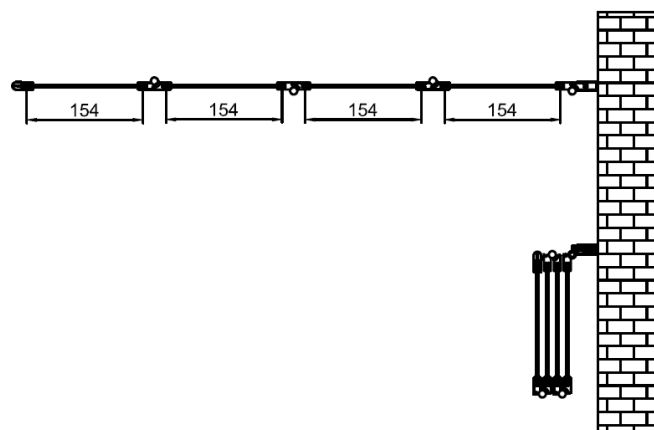

KAI 6 FOLDING BATH SCREEN
KLBSSC0800L KLBSSC0800R

Model		A (mm)	B (mm)
KLBSSC0800L	Left hand	805-820	1502
KLBSSC0800R	Right hand	805-820	1502

A	 Cap for wall profile x1
B	 Wall plug x3
C	 Screw clip x3
D	 Wall profile x1

E	 ST4*8 x3
F	 ST4*30 x3
G	 Screw cap x3