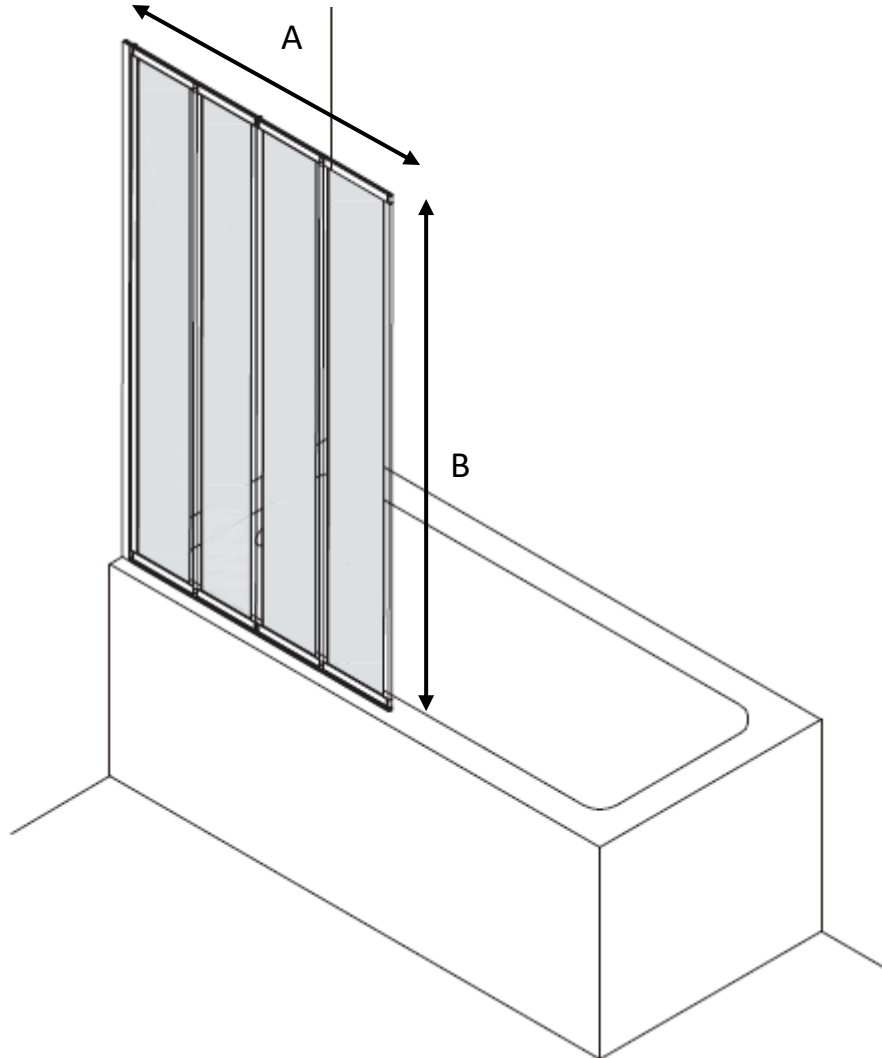

KAI 6 FOLDING BATH SCREEN
KLBSSC0800L KLBSSC0800R

Model		A (mm)	B (mm)
KLBSSC0800L	Left hand	805-820	1502
KLBSSC0800R	Right hand	805-820	1502

A	 Cap for wall profile x1
B	 Wall plug x3
C	 Screw clip x3
D	 Wall profile x1

E	 ST4*8 x3
F	 ST4*30 x3
G	 Screw cap x3