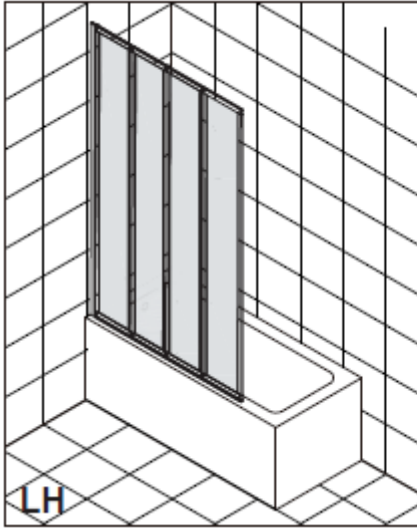

KAI 6 FOLDING BATH SCREEN
KLBSSC0800L KLBSSC0800R

Model		A (mm)	B (mm)
KLBSSC0800L	Left hand	805-820	1502
KLBSSC0800R	Right hand	805-820	1502

A	 Cap for wall profile x1
B	 Wall plug x3
C	 Screw clip x3
D	 Wall profile x1

E	 ST4*8 x3
F	 ST4*30 x3
G	 Screw cap x3