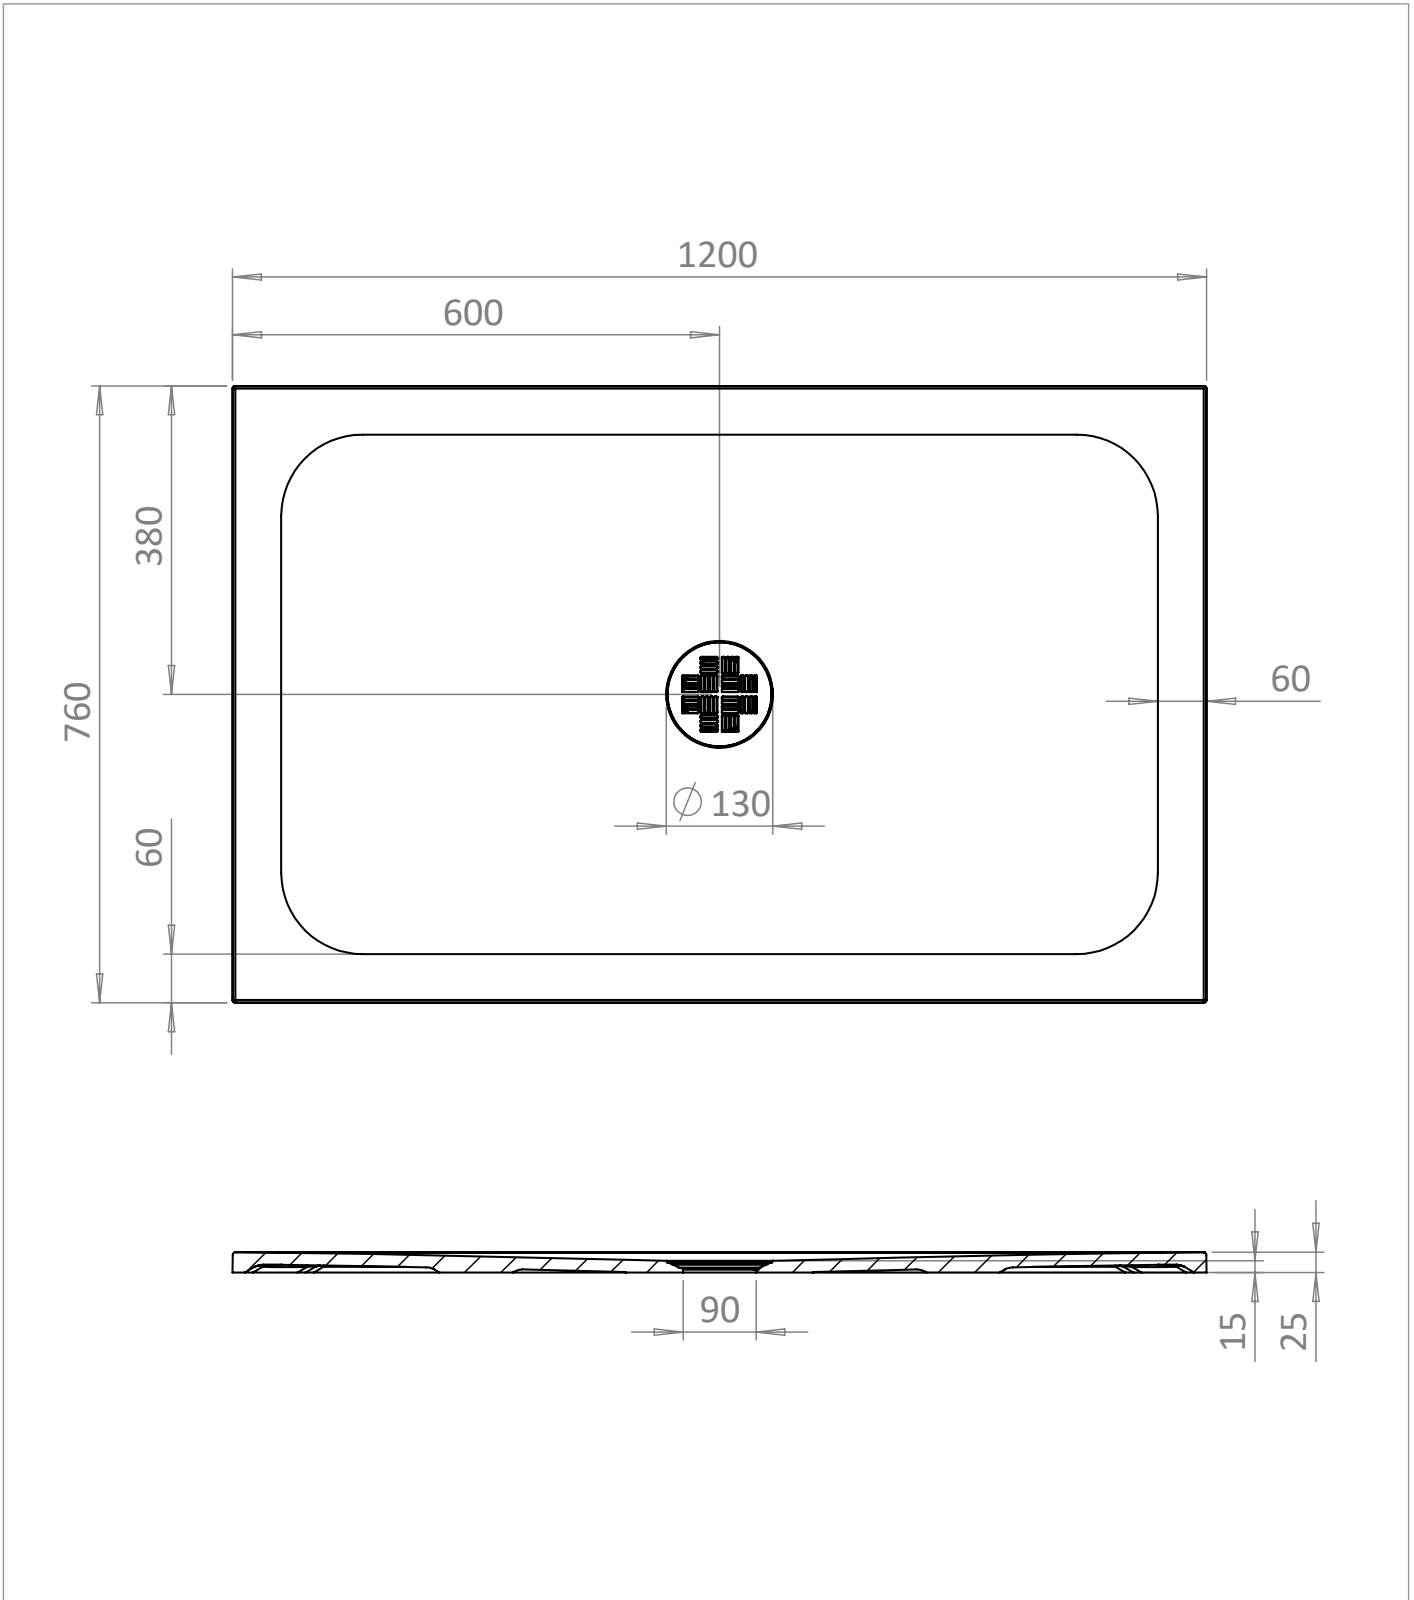

## DESCRIPTION

Creo Rectangle Shower Tray 760x1200  
25mm

WEBSITE LINK [Click Here](#)

CATEGORY	Showering
WARRANTY DETAILS	Lifetime
COLOUR	Gloss White
FINISH APPLICATION	Gelcoat/Nanocoat
PRIMARY MATERIAL	Dolomite
SECONDARY MATERIAL	Stone Resin
INSTALL TYPE	Floor Mounted
PRODUCT WIDTH MM	760
PRODUCT HEIGHT MM	25
PRODUCT LENGTH MM	1200
PRODUCT NET WEIGHT KG	30.59
STANDARDS	EN 14527:2016+A1:2018

WASTE INCLUDED	No
WASTE WATER FLOW RATE LPM	30
OUTER EDGE DIMENSION - TRAYS (MM)	60
WASTE LOCATION	Center
ANTI-SLIP CLASS	Class A DIN 51097
WASTE SHAPE	Circular
DRYING AREA	No
RISER KIT COMPATIBLE	Yes
RISER KIT INCLUDED	No
TRAY PLANE TOLERANCE MM	+2/-2 mm
TRAY WIDTH TOLERANCE MM	+5/0 mm
TRAY LENGTH TOLERANCE MM	+5/0 mm
TRAY HEIGHT TOLERANCE MM	+2/-2 mm
TRAY WASTE HOLE TOLERANCE MM	+1/-1 mm
WASTE HOLE DIAMETER MM	90

## TECHNICAL DIMENSIONS

Dimensions in mm unless otherwise specified.

Tolerances (per material type) apply.