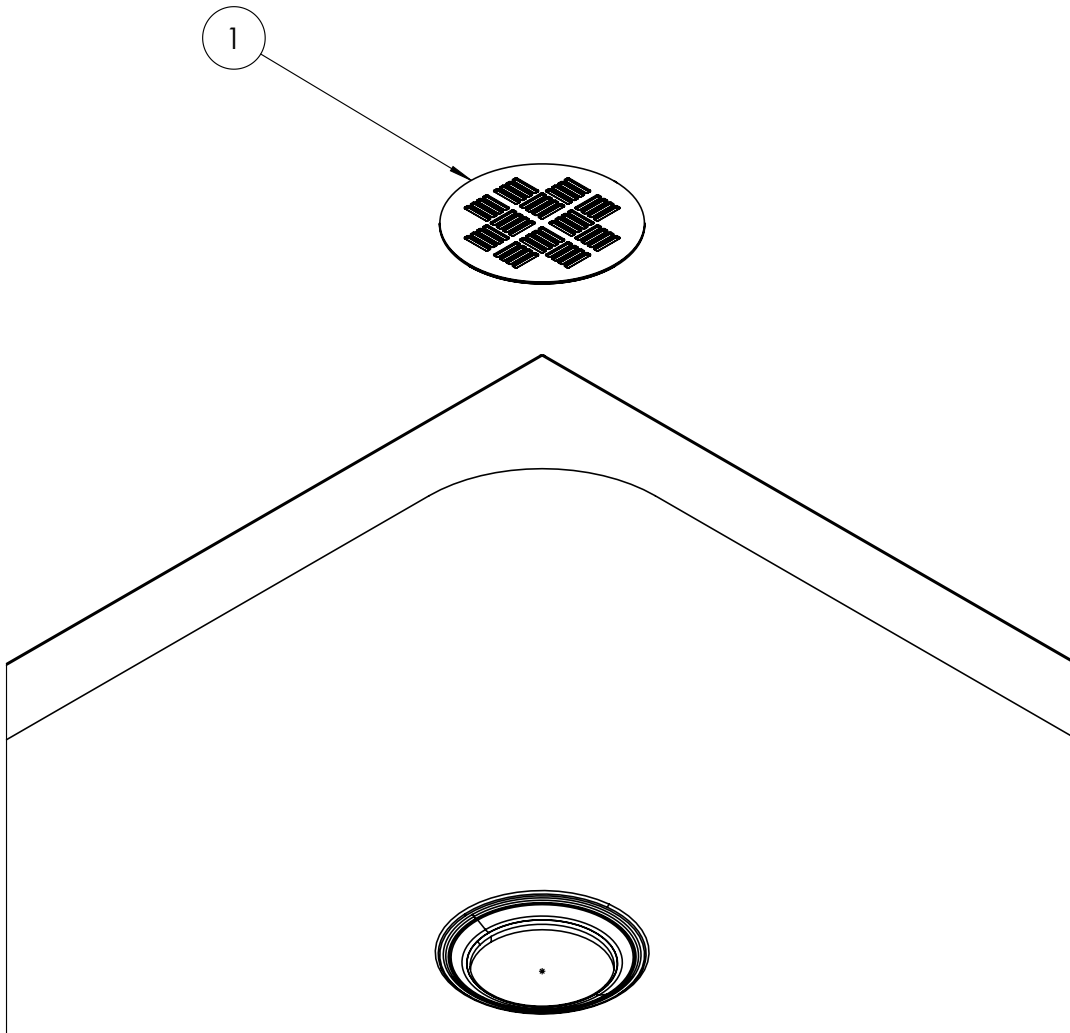

SPARES LIST

Only the parts labelled are available as spares.

NUMBER	PART CODE	DESCRIPTION
1	CREOWASTEW	Creo Shower Waste Cover White
	MINERALPOLISH	Cast Mineral Marble Polishing Compound
	MINERALREPAIRKITWG	Cast Mineral Marble Repair Kit White Gloss
	MINERALTOUCHKITWG	Cast Mineral Marble Touch Up Kit White Gloss