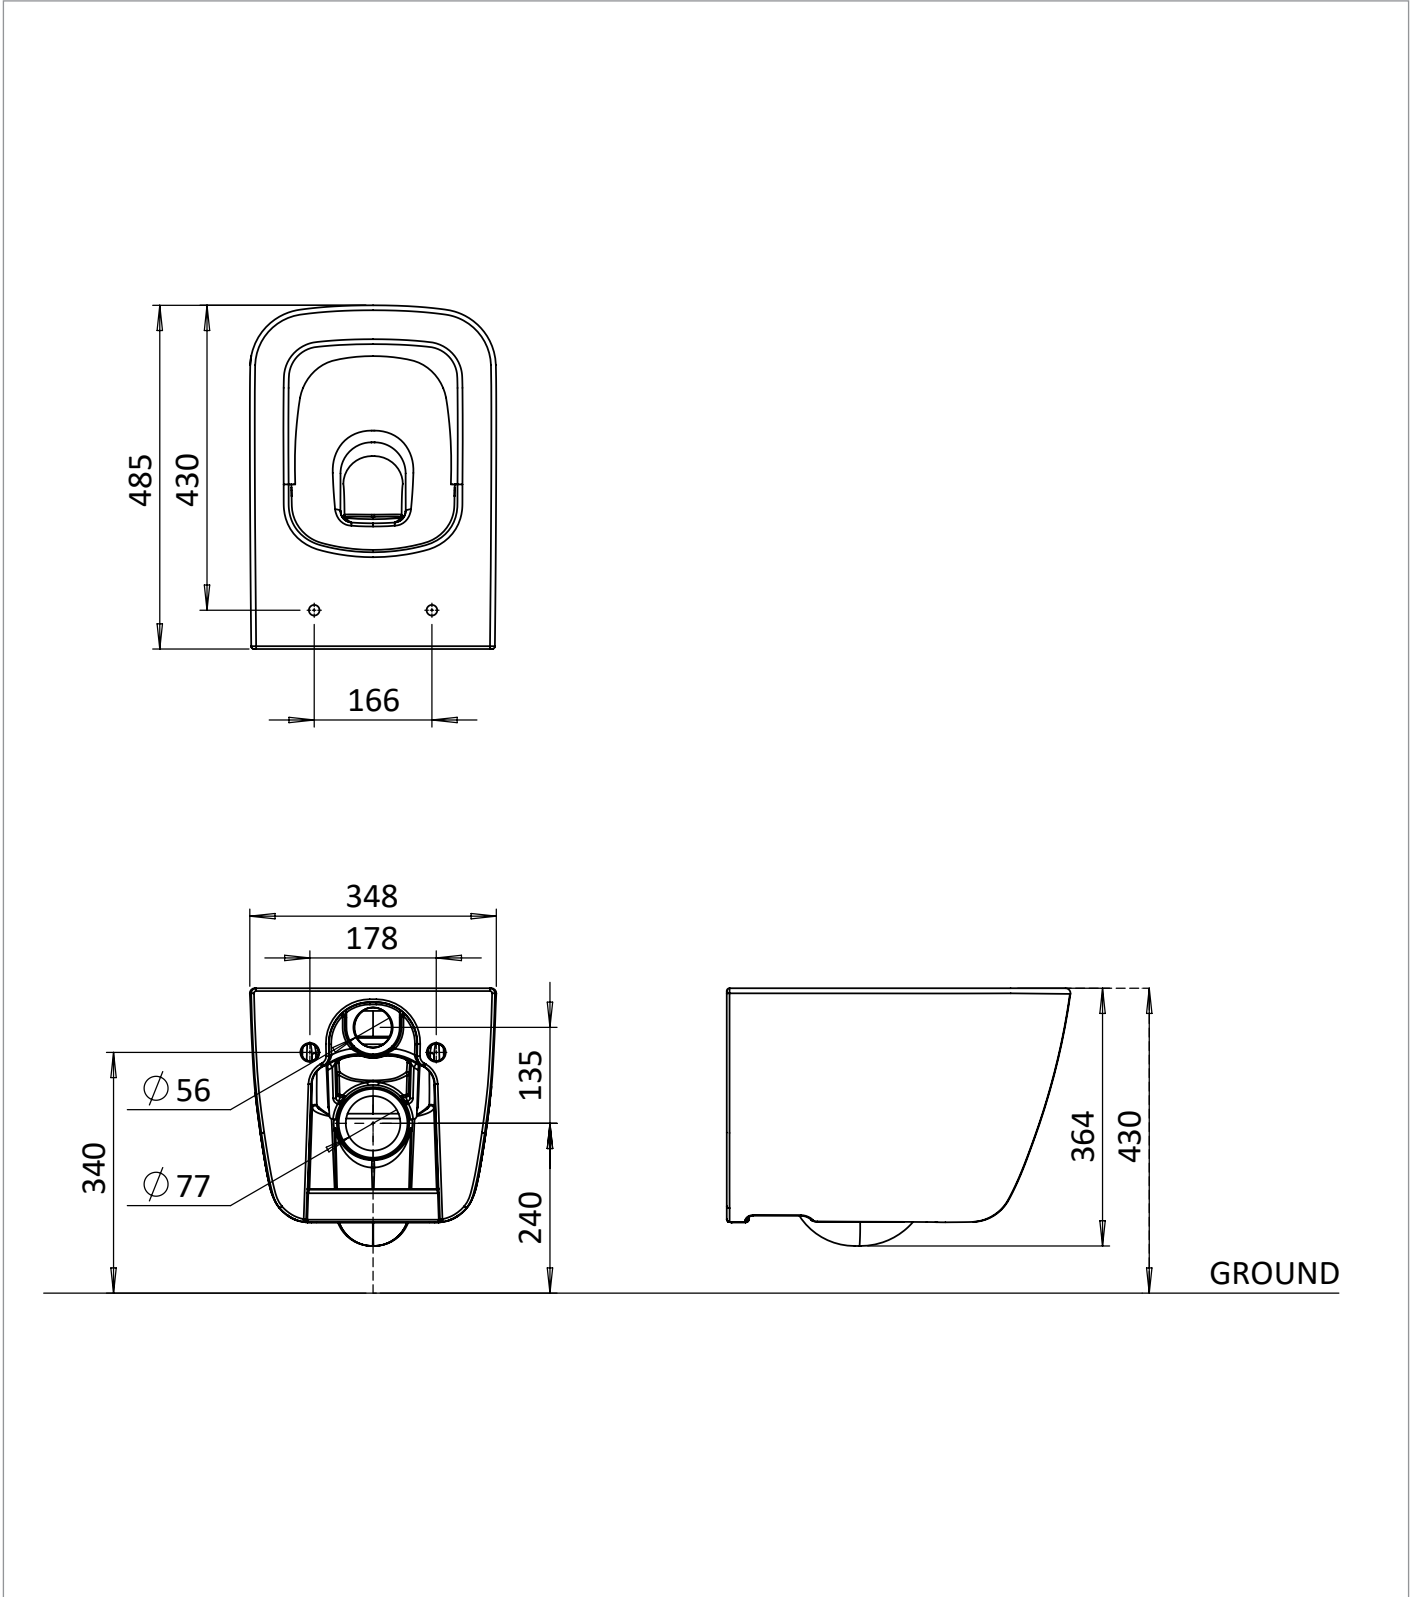

PRODUCT DATA SHEET

PRODUCT CODE

LB6115CW

RANGE

Libra

DESCRIPTION

Libra Wall Hung Toilet Gloss White

WEBSITE LINK [Click Here](#)

CATEGORY	Sanitaryware
WARRANTY DETAILS	Lifetime
COLOUR	Gloss White
FINISH APPLICATION	Glazed
PRIMARY MATERIAL	Fine Fire Clay
INSTALL TYPE	Wall Mounted
PRODUCT WIDTH MM	348
PRODUCT HEIGHT MM	365
PRODUCT DEPTH MM	485
PRODUCT NET WEIGHT	24.5
STANDARDS	EN 997, EN 33

FIXINGS INCLUDED	Yes
RIM TYPE	Rimless
FLUSH VOLUME	4,5 lt
FIXING TYPE	Concealed Wall Fixing
TRAP TYPE	P-Trap

TECHNICAL DIMENSIONS

Dimensions in mm unless otherwise specified.

Tolerances (per material type) apply.