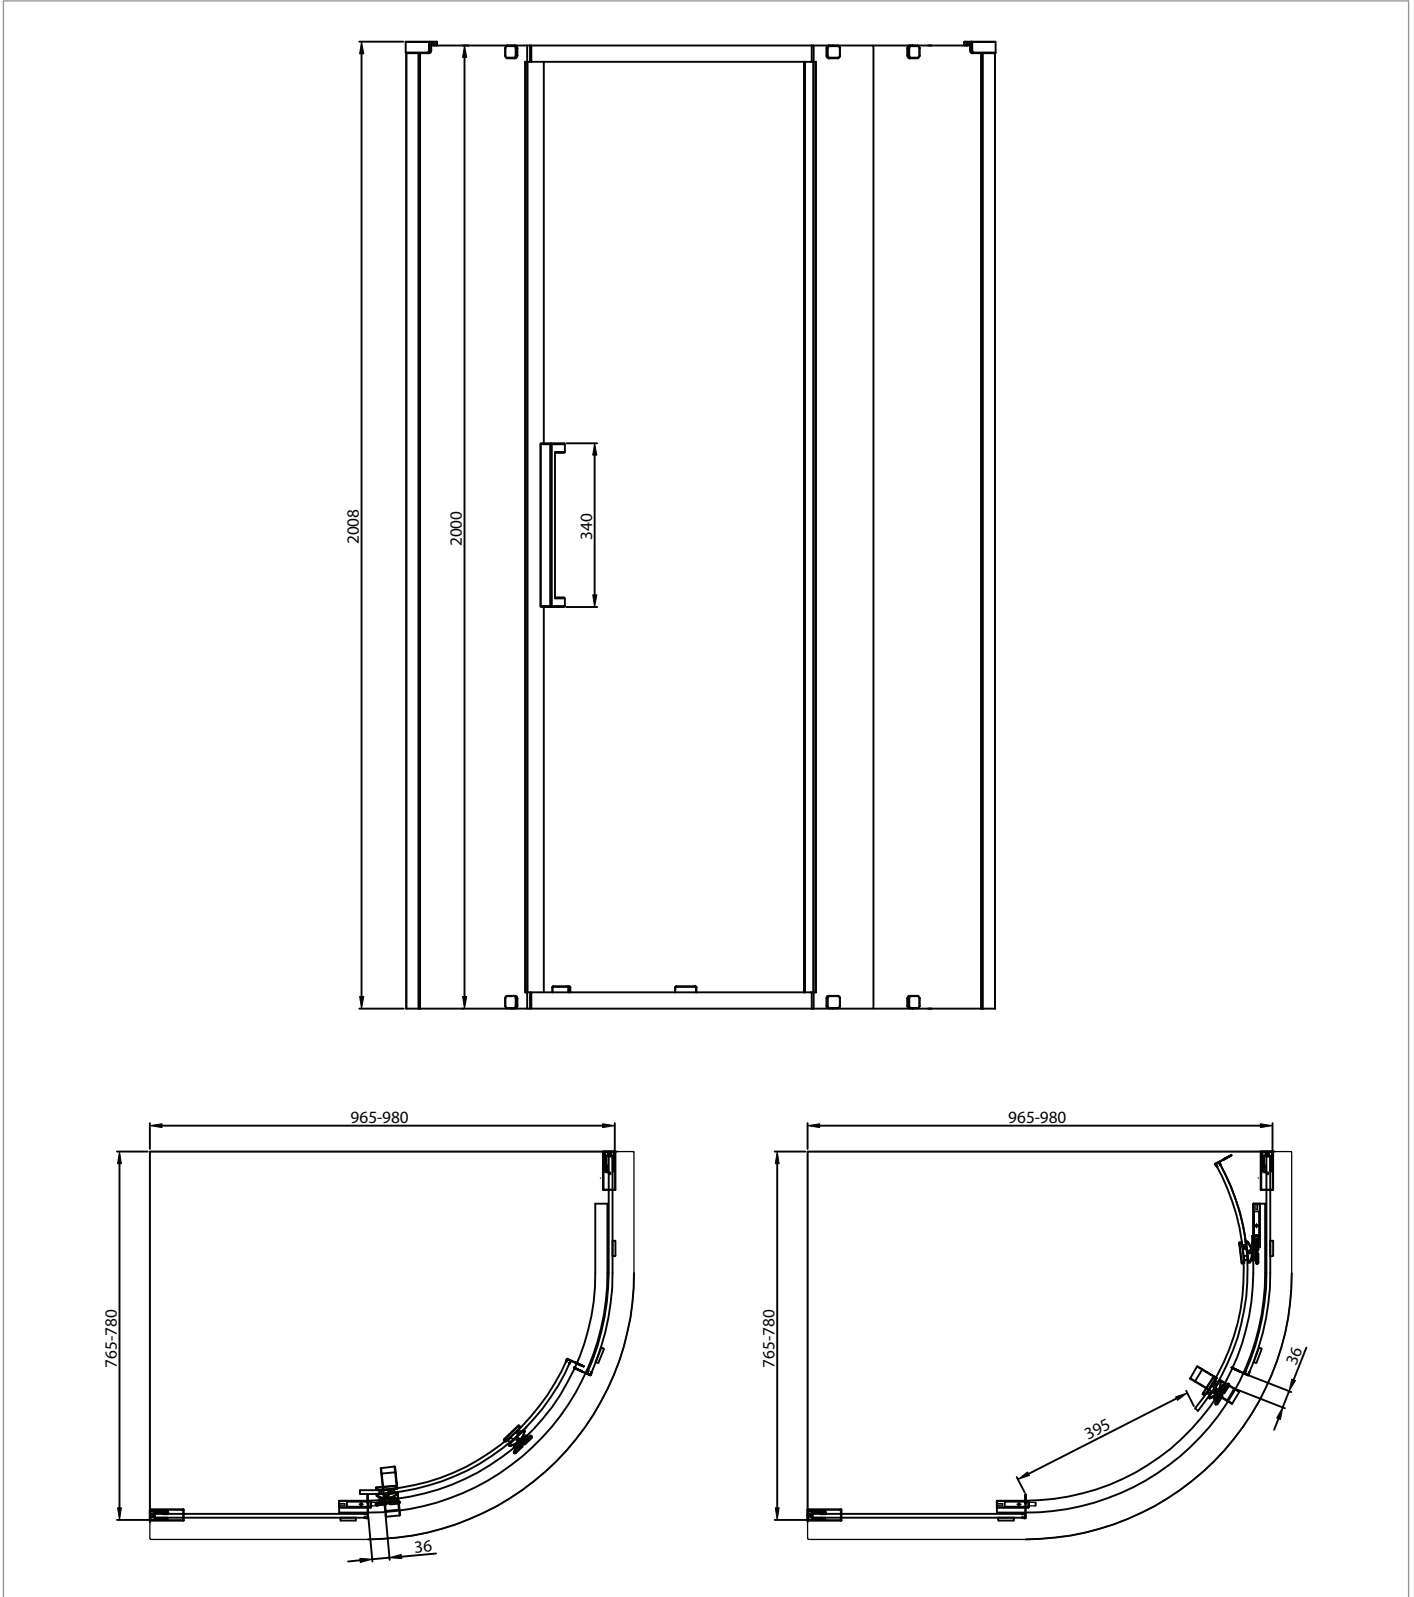

PRODUCT DATA SHEET

PRODUCT CODE

AUQSBC10X8A

RANGE

Asura

DESCRIPTION

Asura 8mm Quadrant Single Door A
1000 x 800 Fixed Panels Matt Black

CATEGORY	Showering
WARRANTY DETAILS	Lifetime
COLOUR	Matt Black
FINISH APPLICATION	Powder Coated
PRIMARY MATERIAL	Glass
SECONDARY MATERIAL	304 Stainless Steel
INSTALL TYPE	Wall Mounted
PRODUCT WIDTH MM	965
PRODUCT HEIGHT MM	2000
PRODUCT DEPTH MM	765
PRODUCT NET WEIGHT KG	37
STANDARDS	EN14428

HANDING SHOWERING	Universal
GLASS THICKNESS	8mm
EASY CLEAN	Yes
MAGNETIC DOOR STRIPS	No
POWER SHOWER PROOF	Yes
NUMBER OF DOORS	0
SOFT CLOSING DOORS	Yes
SAFETY GLASS	Yes
REMOVABLE SEALS	Yes
QUICK RELEASE ROLLERS	Yes
WET ROOM COMPATIBLE	Yes
DOOR A INFORMATION	Quadrant Door
DOOR OPENING	395

TECHNICAL DIMENSIONS

Dimensions in mm unless otherwise specified.

Tolerances (per material type) apply.

SPARES LIST

Only the parts labelled are available as spares.

SPARES AVAILABLE UPON REQUEST