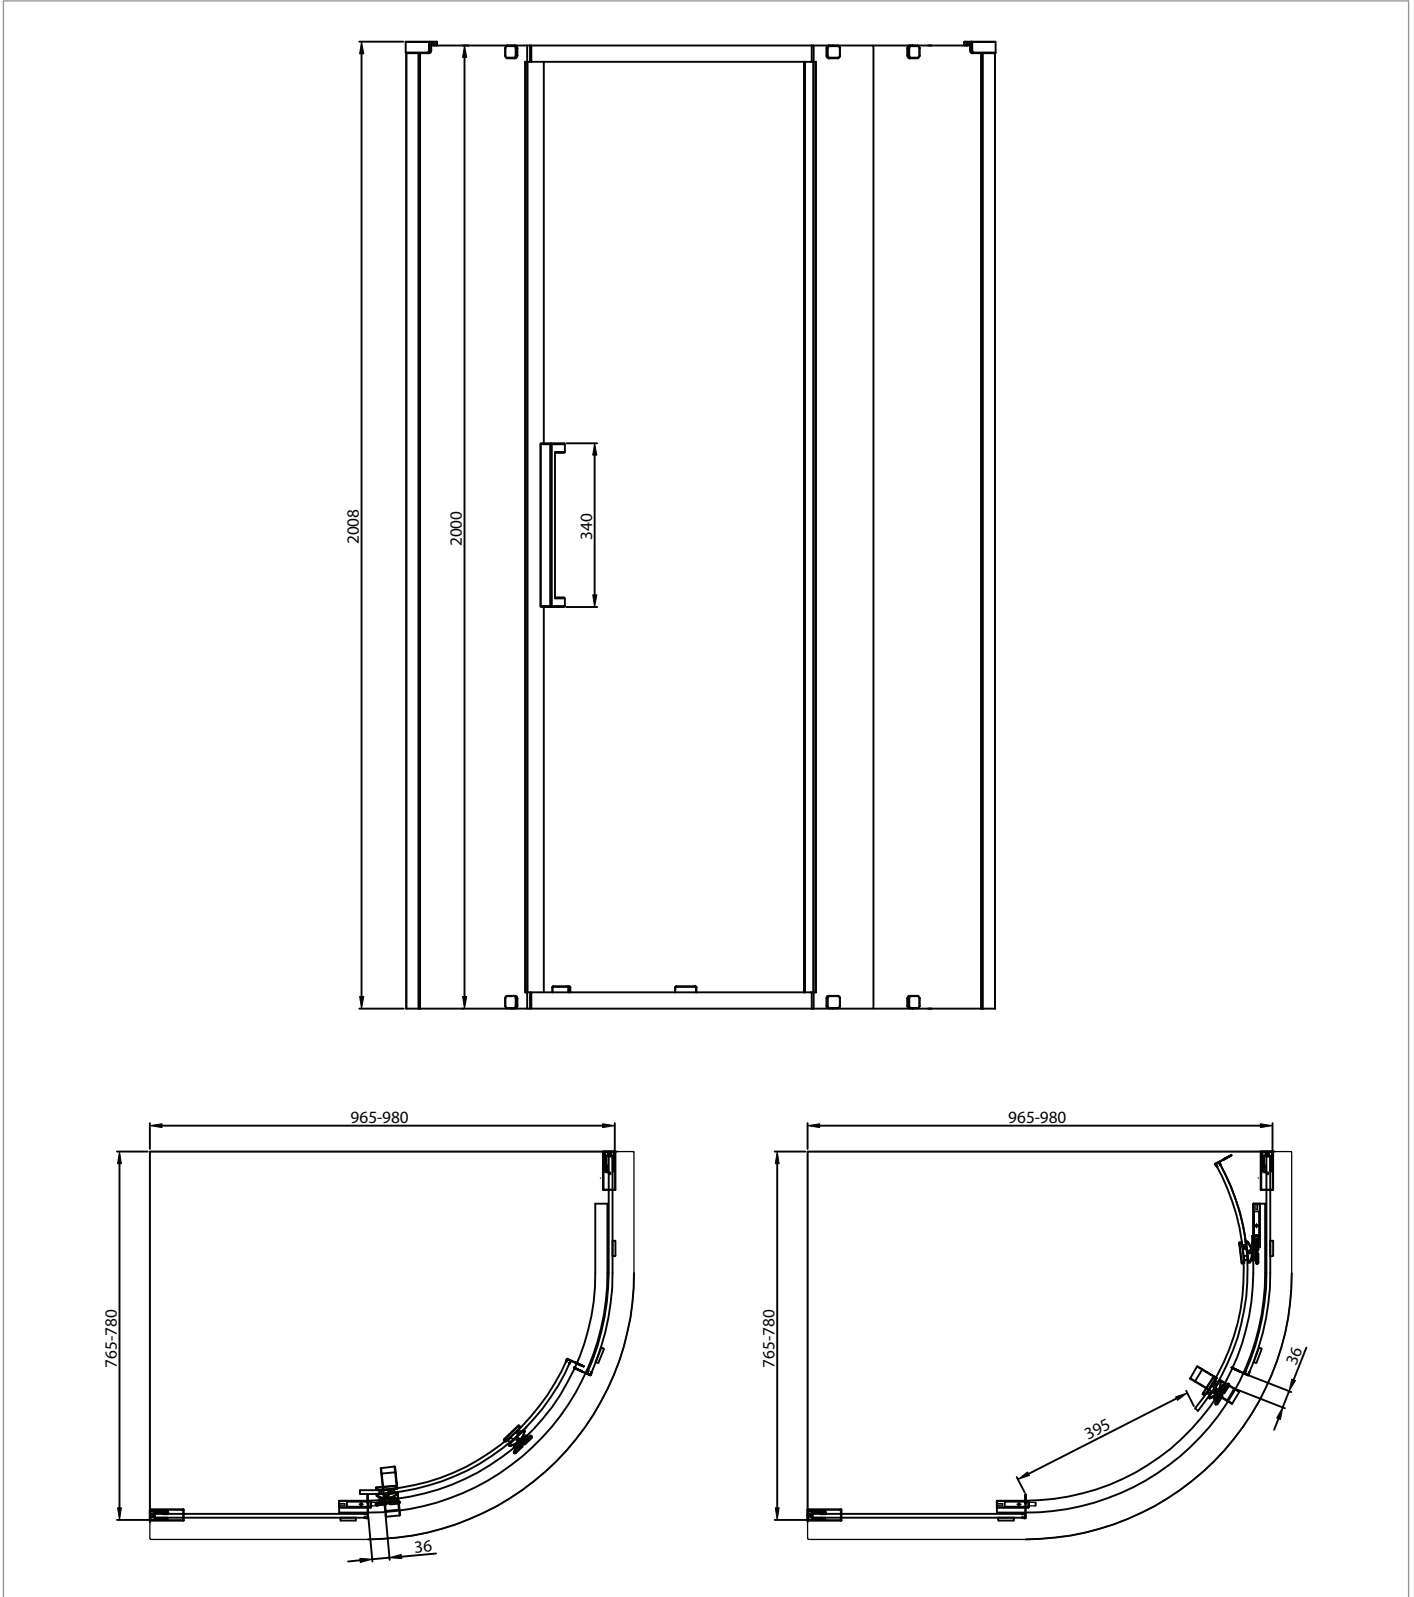

## DESCRIPTION

Asura 8mm Quadrant Single Door B  
1000 x 800 Moving Door Matt Black

CATEGORY	Showering
WARRANTY DETAILS	Lifetime
COLOUR	Matt Black
FINISH APPLICATION	Powder Coated
PRIMARY MATERIAL	Glass
SECONDARY MATERIAL	304 Stainless Steel
INSTALL TYPE	Wall Mounted
PRODUCT WIDTH MM	965
PRODUCT HEIGHT MM	2000
PRODUCT DEPTH MM	765
PRODUCT NET WEIGHT KG	32
STANDARDS	EN14428

HANDING SHOWERING	Universal
GLASS THICKNESS	8mm
EASY CLEAN	Yes
MAGNETIC DOOR STRIPS	No
POWER SHOWER PROOF	Yes
NUMBER OF DOORS	1
SOFT CLOSING DOORS	Yes
SAFETY GLASS	Yes
REMOVABLE SEALS	Yes
QUICK RELEASE ROLLERS	Yes
WET ROOM COMPATIBLE	Yes
DOOR A INFORMATION	Quadrant Door
DOOR OPENING	395

## TECHNICAL DIMENSIONS

Dimensions in mm unless otherwise specified.

Tolerances (per material type) apply.