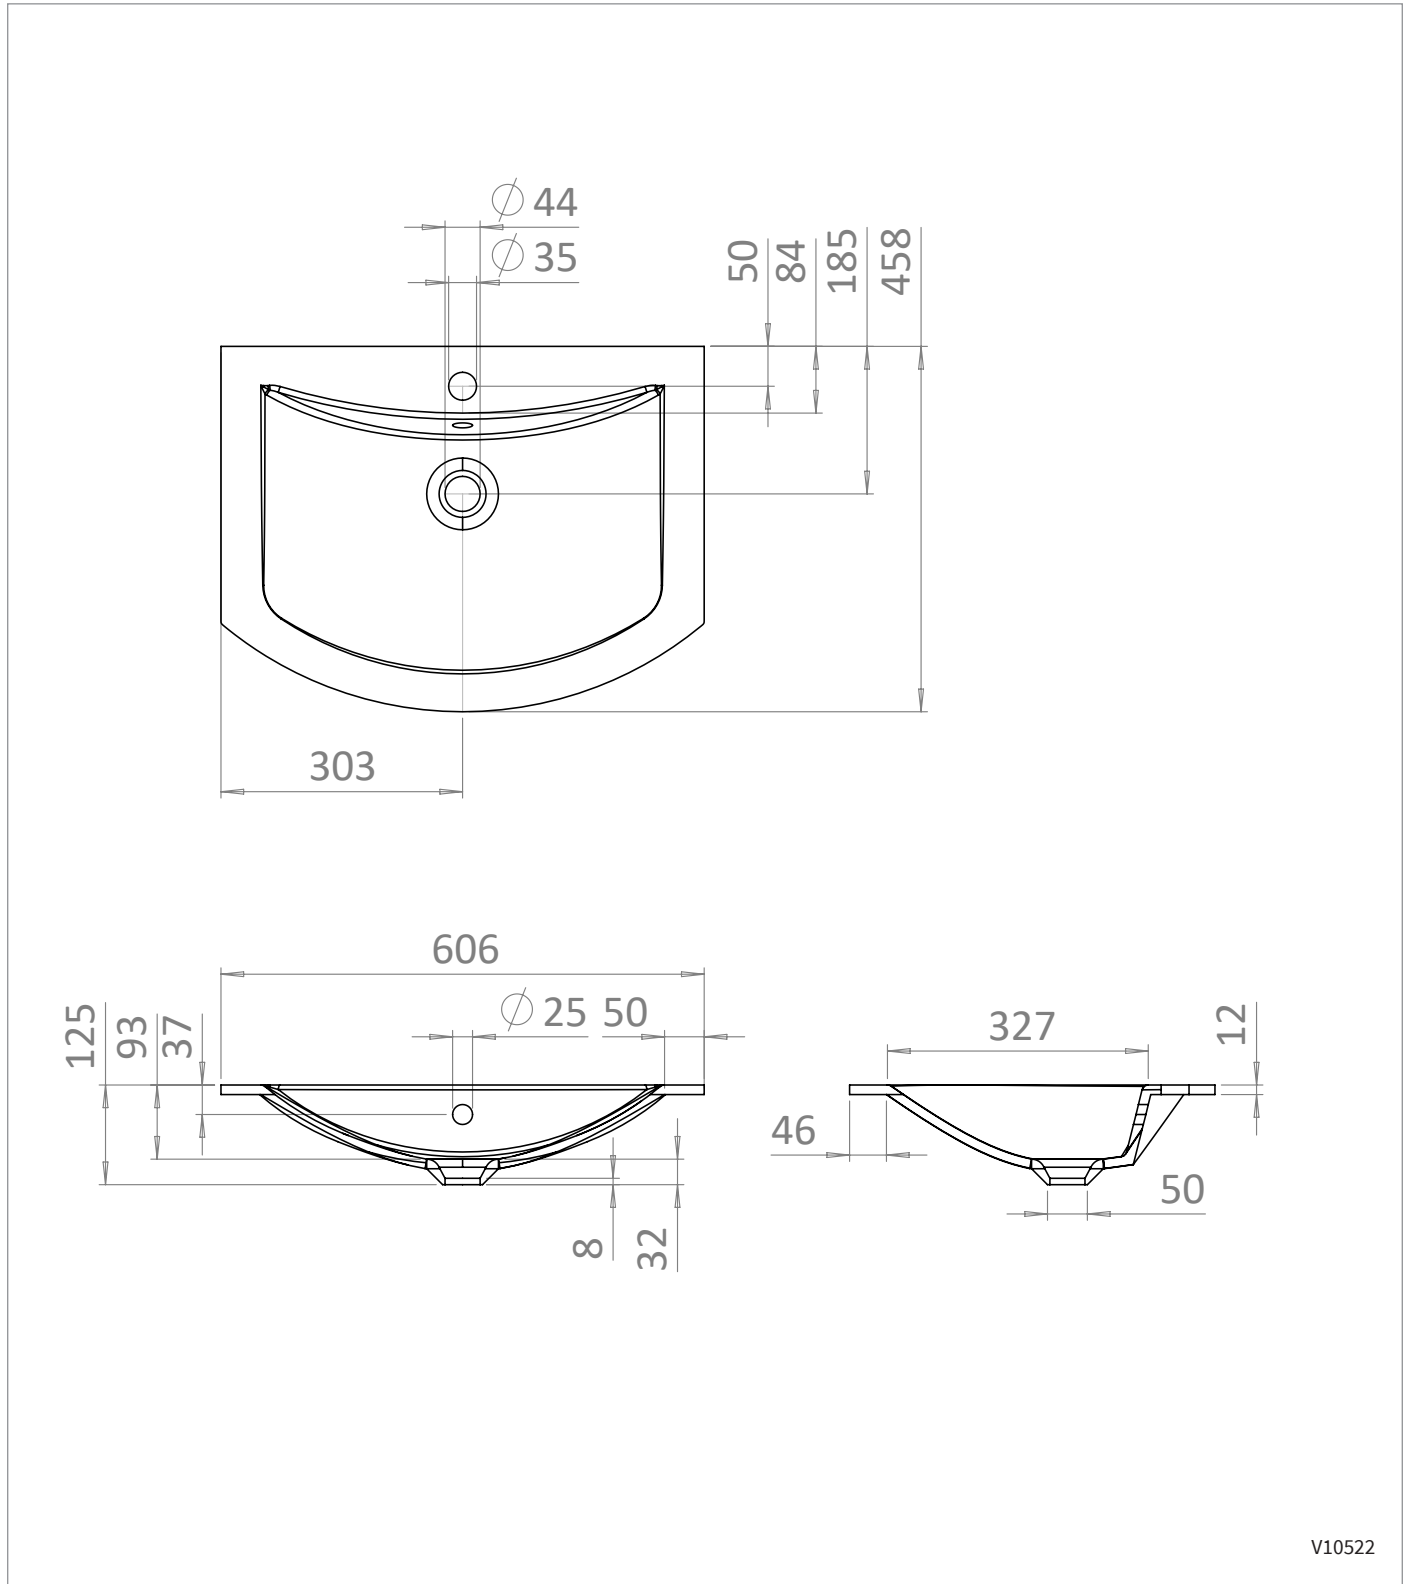

PRODUCT DATA SHEET

PRODUCT CODE

SE0611SMB

RANGE

SVELTE

DESCRIPTION

Basin Glass 600mm Mid Black 1TH

COLOUR Midnight Black

MATERIAL Glass

STANDARDS EN 31
EN 14688 - CLO

INSTALLATION TYPE Furniture Mounted

CAPACITY OF WATER AT OVERFLOW LEVEL 15 L

BASIN WASTE SIZE 45mm

TAP HOLES 1TH

OVERFLOW Yes

WEIGHT 8.5kg

WARRANTY 10 Years

TECHNICAL DIMENSIONS

Dimensions in mm unless otherwise specified.

Tolerances (per material type) apply.

V10522