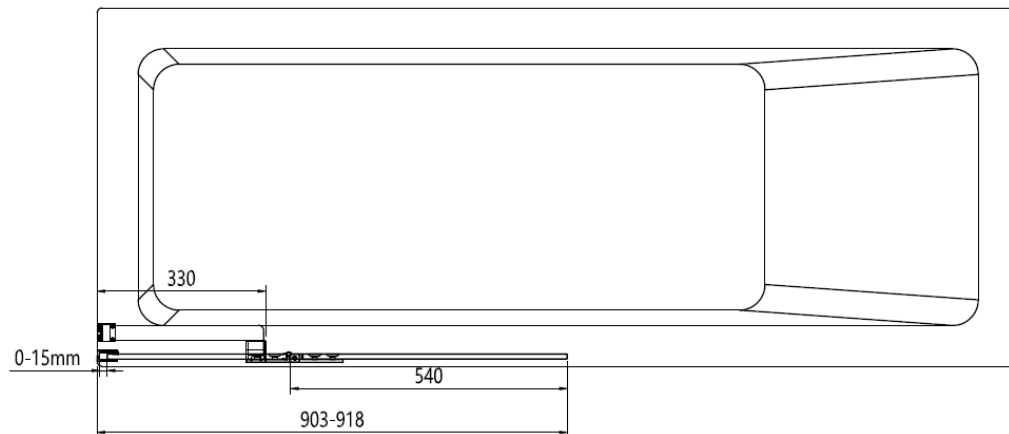

Measurements in millimetres mm

Information updated August 2022

Tel 0345 873 8840

crosswater[™]

OPTIX 10

180° HINGED BATH SCREEN

LH

RH

Toughened Glass
Strong and safe

Protective Finish
Easy to clean

Lifetime Guarantee
Peace of mind

Brushed Brass

Polished Stainless

Brushed Stainless

CODE	COLOUR	ADJUSTMENT	Width	Height
		mm	mm	mm
OXBDHFC0900L	Brushed Brass LH	903-918	900	1500
OXBDHFC0900R	Brushed Brass RH	903-918	900	1500
OXBDHSC0900L	Polished Stainless Steel Left Hand	903-918	900	1500
OXBDHSC0900R	Polished Stainless Steel Right Hand	903-918	900	1500
OXBDHVC0900L	Brushed Stainless Steel Left Hand	903-918	900	1500
OXBDHVC0900R	Brushed Stainless Steel Right Hand	903-918	900	1500