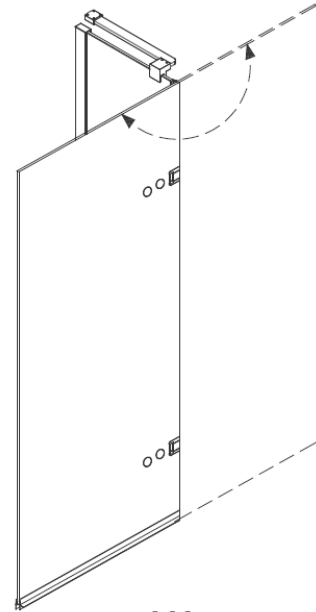

Measurements in millimetres mm

Information updated August 2022

Tel 0345 873 8840

crosswater[™]

OPTIX 10

180° HINGED BATH SCREEN

LH

RH

Toughened Glass
Strong and safe

Protective Finish
Easy to clean

Lifetime Guarantee
Peace of mind

Brushed Brass

Polished Stainless

Brushed Stainless

CODE	COLOUR	ADJUSTMENT	Width	Height
		mm	mm	mm
OXBDHFC0900L	Brushed Brass LH	903-918	900	1500
OXBDHFC0900R	Brushed Brass RH	903-918	900	1500
OXBDHSC0900L	Polished Stainless Steel Left Hand	903-918	900	1500
OXBDHSC0900R	Polished Stainless Steel Right Hand	903-918	900	1500
OXBDHVC0900L	Brushed Stainless Steel Left Hand	903-918	900	1500
OXBDHVC0900R	Brushed Stainless Steel Right Hand	903-918	900	1500

Optix 10 Hinged Bath Screen 180°

1	Bracing bar template  x1	2	Bracing bar  x1	3	Wall profile cover cap  x1
4	Wall plug and 4x35mm screw  x3	5	Wall profile  x1	6	Wall profile seal  x1
7	Fixed glass  x1	8	Vertical seal  x1	9	Moving panel  x1
10	180° Hinge and screw cover caps  x2	11	Bottom profile  x1	12	Spacer  x2
13	Bottom seal  L R x1	14	Allen key 4mm 3mm 2.5mm  4mm 3mm 2.5mm 1+1+1	15	Wedge gasket tool  x1