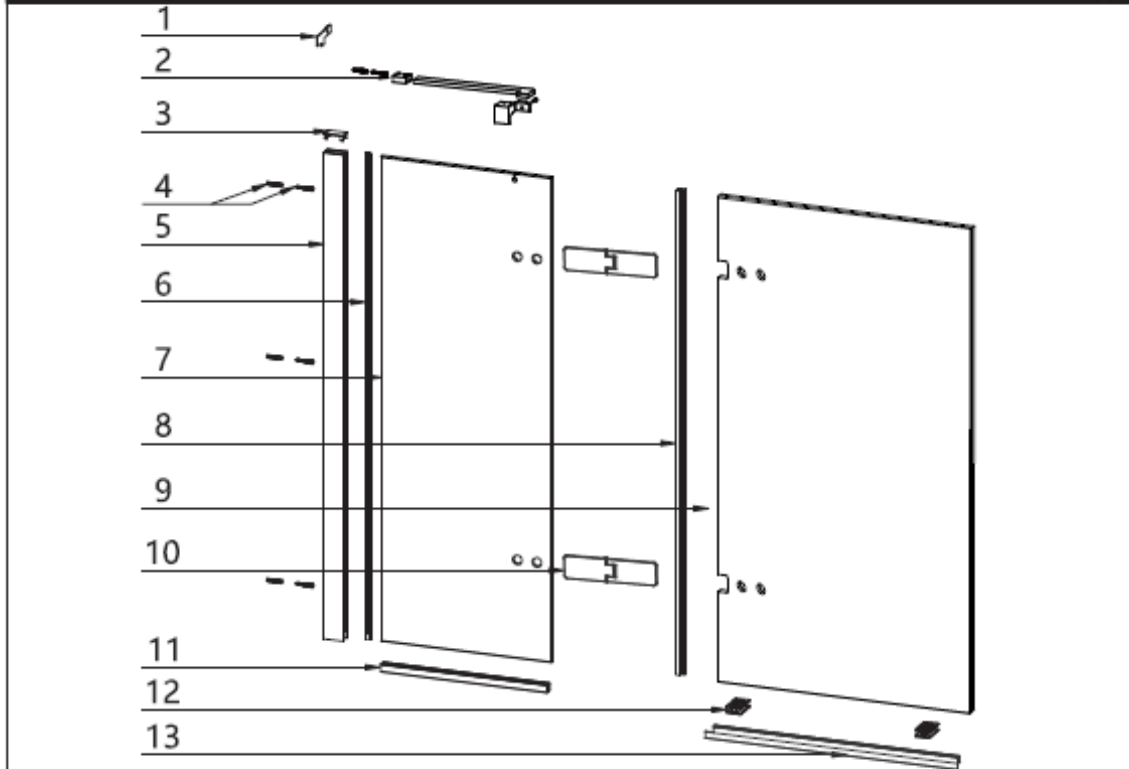

Toughened Glass
Strong and safe

Protective Finish
Easy to clean

Lifetime Guarantee
Peace of mind

Brushed Brass

Polished Stainless

Brushed Stainless

CODE	COLOUR	ADJUSTMENT	Width	Height
		mm	mm	mm
OXBDHFC0900L	Brushed Brass LH	903-918	900	1500
OXBDHFC0900R	Brushed Brass RH	903-918	900	1500
OXBDHSC0900L	Polished Stainless Steel Left Hand	903-918	900	1500
OXBDHSC0900R	Polished Stainless Steel Right Hand	903-918	900	1500
OXBDHVC0900L	Brushed Stainless Steel Left Hand	903-918	900	1500
OXBDHVC0900R	Brushed Stainless Steel Right Hand	903-918	900	1500

Optix 10 Hinged Bath Screen 180°

1	Bracing bar template  x1	2	Bracing bar  x1	3	Wall profile cover cap  x1
4	Wall plug and 4x35mm screw  x3	5	Wall profile  x1	6	Wall profile seal  x1
7	Fixed glass  x1	8	Vertical seal  x1	9	Moving panel  x1
10	180° Hinge and screw cover caps  x2	11	Bottom profile  x1	12	Spacer  x2
13	Bottom seal  L R x1	14	Allen key 4mm 3mm 2.5mm  4mm 3mm 2.5mm 1+1+1	15	Wedge gasket tool  x1