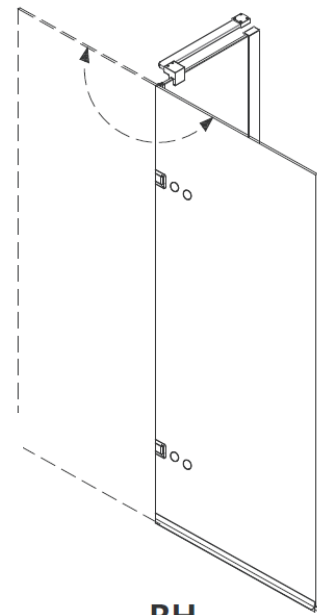

Measurements in millimetres mm

Information updated August 2022

Tel 0345 873 8840

crosswater[™]

OPTIX 10

180° HINGED BATH SCREEN

LH

RH

Toughened Glass
Strong and safe

Protective Finish
Easy to clean

Lifetime Guarantee
Peace of mind

Brushed Brass

Polished Stainless

Brushed Stainless

CODE	COLOUR	ADJUSTMENT	Width	Height
		mm	mm	mm
OXBDHFC0900L	Brushed Brass LH	903-918	900	1500
OXBDHFC0900R	Brushed Brass RH	903-918	900	1500
OXBDHSC0900L	Polished Stainless Steel Left Hand	903-918	900	1500
OXBDHSC0900R	Polished Stainless Steel Right Hand	903-918	900	1500
OXBDHVC0900L	Brushed Stainless Steel Left Hand	903-918	900	1500
OXBDHVC0900R	Brushed Stainless Steel Right Hand	903-918	900	1500

Optix 10 Hinged Bath Screen 180°

1	Bracing bar template  x1	2	Bracing bar  x1	3	Wall profile cover cap  x1
4	Wall plug and 4x35mm screw  x3	5	Wall profile  x1	6	Wall profile seal  x1
7	Fixed glass  x1	8	Vertical seal  x1	9	Moving panel  x1
10	180° Hinge and screw cover caps  x2	11	Bottom profile  x1	12	Spacer  x2
13	Bottom seal  L R x1	14	Allen key 4mm 3mm 2.5mm  4mm 3mm 2.5mm 1+1+1	15	Wedge gasket tool  x1