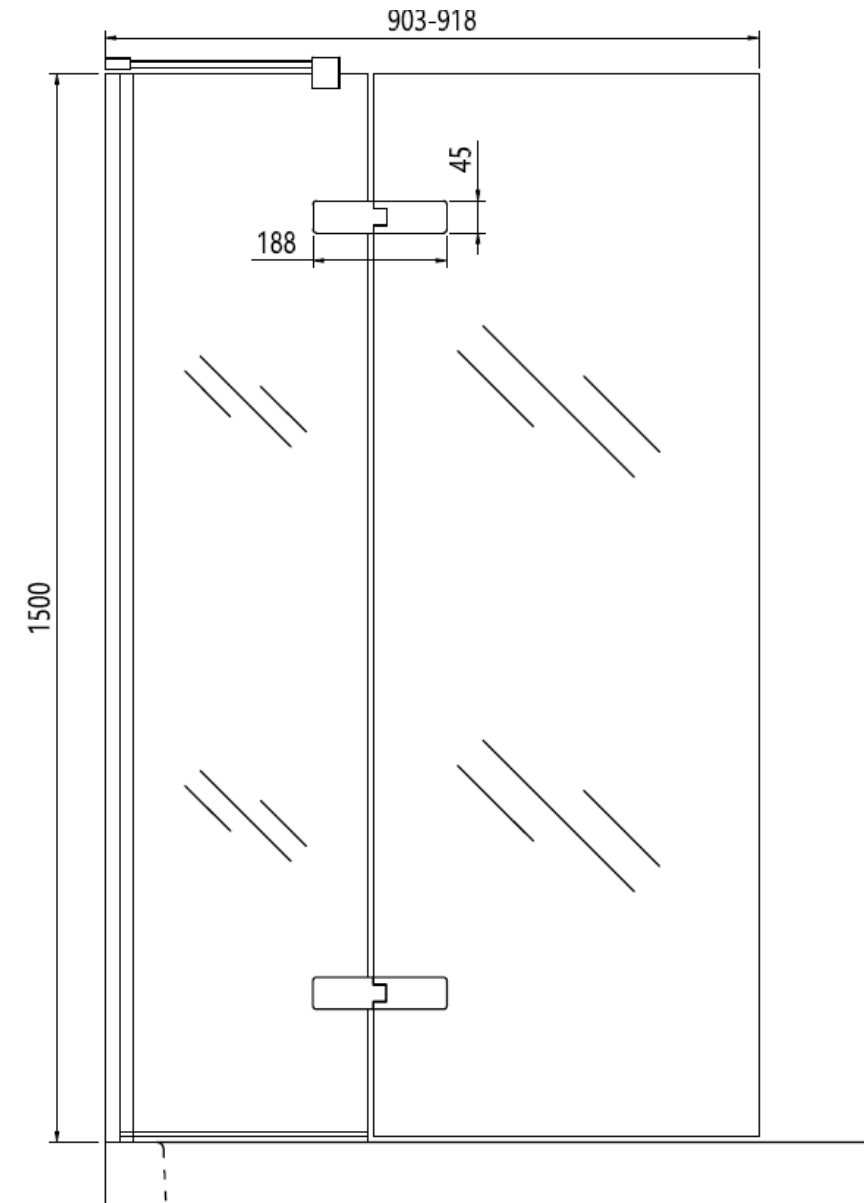

Measurements in millimetres mm

Information updated August 2022

Tel 0345 873 8840

crosswater[™]

OPTIX 10

180° HINGED BATH SCREEN

LH

RH

Toughened Glass
Strong and safe

Protective Finish
Easy to clean

Lifetime Guarantee
Peace of mind

Brushed Brass

Polished Stainless

Brushed Stainless

CODE	COLOUR	ADJUSTMENT	Width	Height
		mm	mm	mm
OXBDHFC0900L	Brushed Brass LH	903-918	900	1500
OXBDHFC0900R	Brushed Brass RH	903-918	900	1500
OXBDHSC0900L	Polished Stainless Steel Left Hand	903-918	900	1500
OXBDHSC0900R	Polished Stainless Steel Right Hand	903-918	900	1500
OXBDHVC0900L	Brushed Stainless Steel Left Hand	903-918	900	1500
OXBDHVC0900R	Brushed Stainless Steel Right Hand	903-918	900	1500

Optix 10 Hinged Bath Screen 180°

1	Bracing bar template  x1	2	Bracing bar  x1	3	Wall profile cover cap  x1
4	Wall plug and 4x35mm screw  x3	5	Wall profile  x1	6	Wall profile seal  x1
7	Fixed glass  x1	8	Vertical seal  x1	9	Moving panel  x1
10	180° Hinge and screw cover caps  x2	11	Bottom profile  x1	12	Spacer  x2
13	Bottom seal  L R x1	14	Allen key 4mm 3mm 2.5mm  4mm 3mm 2.5mm 1+1+1	15	Wedge gasket tool  x1