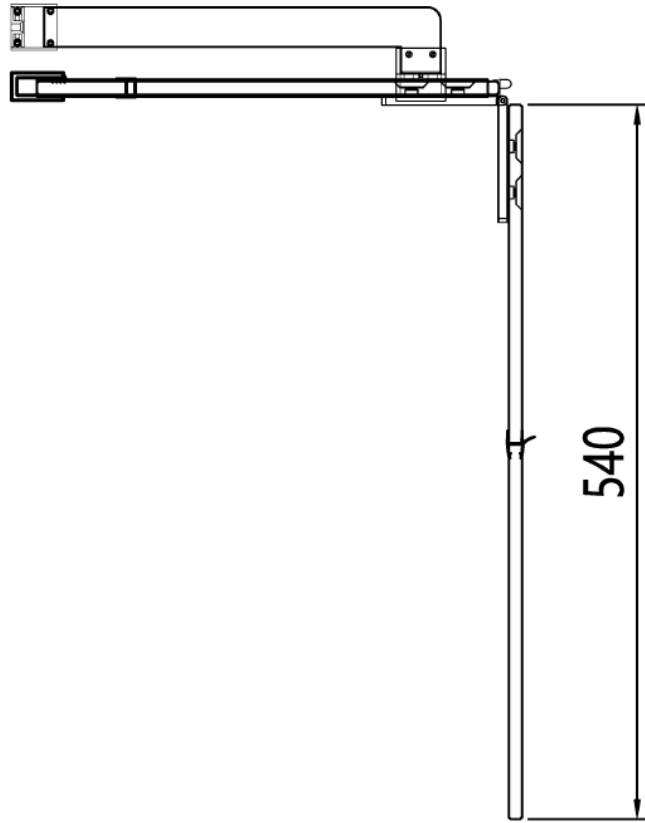

Measurements in millimetres mm

Information updated August 2022

Tel 0345 873 8840

crosswater[™]

OPTIX 10

180° HINGED BATH SCREEN

LH

RH

Toughened Glass
Strong and safe

Protective Finish
Easy to clean

Lifetime Guarantee
Peace of mind

Brushed Brass

Polished Stainless

Brushed Stainless

CODE	COLOUR	ADJUSTMENT	Width	Height
		mm	mm	mm
OXBDHFC0900L	Brushed Brass LH	903-918	900	1500
OXBDHFC0900R	Brushed Brass RH	903-918	900	1500
OXBDHSC0900L	Polished Stainless Steel Left Hand	903-918	900	1500
OXBDHSC0900R	Polished Stainless Steel Right Hand	903-918	900	1500
OXBDHVC0900L	Brushed Stainless Steel Left Hand	903-918	900	1500
OXBDHVC0900R	Brushed Stainless Steel Right Hand	903-918	900	1500

Optix 10 Hinged Bath Screen 180°

1	Bracing bar template  x1	2	Bracing bar  x1	3	Wall profile cover cap  x1
4	Wall plug and 4x35mm screw  x3	5	Wall profile  x1	6	Wall profile seal  x1
7	Fixed glass  x1	8	Vertical seal  x1	9	Moving panel  x1
10	180° Hinge and screw cover caps  x2	11	Bottom profile  x1	12	Spacer  x2
13	Bottom seal  L R x1	14	Allen key 4mm 3mm 2.5mm  4mm 3mm 2.5mm 1+1+1	15	Wedge gasket tool  x1